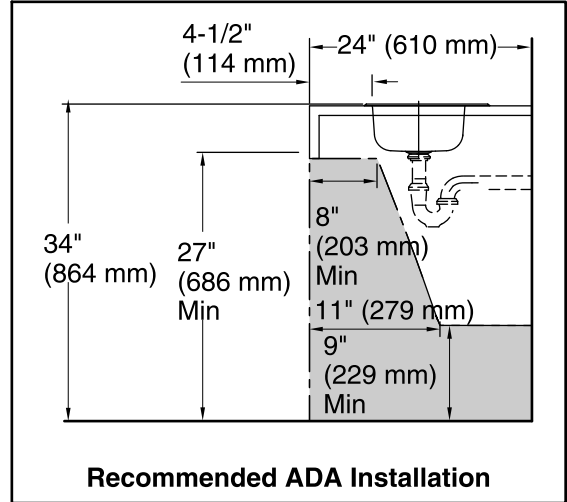

Single Basin Entertainment Sink **B155-2**

- 20-gauge stainless steel
- Top-mount
- Single bowl
- Two faucet holes
- 2" drain opening
- SilentShield® sound-absorption technology offers quieter performance.
- Designer styling with rounded corners
- Ledge-back
- Satin-sanded deck and buffed basin finish
- 15" (38.1 cm) x 15" (38.1 cm) x 5-1/2" (14 cm)
- Strainer not included.

Optional Accessories

- 7466 Sink Strainer
- 7400 Sink Strainer

Codes/Standards

- ASME A112.19.3/CSA B45.4
- ADA
- ICC/ANSI A117.1

STERLING® Warranty - Stainless Steel Sinks

See website for detailed warranty information.

Stud Mounting
Provides Easy
Installation

Technical Information

All product dimensions are nominal.

- Installation: Top-mount
- Bowl area (Only): Length: 13-1/4" (337 mm)
Width: 11" (279 mm)
Bowl depth: 5-9/16" (141 mm)
Water depth: 5-9/16" (141 mm)
- Number of deck holes: 2
- Faucet hole(s): 1-7/16" (37 mm)
- Drain hole: 1-15/16" (49 mm)