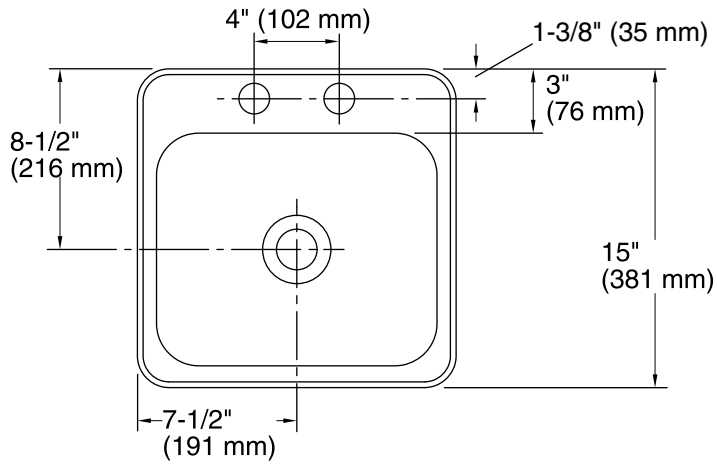

Single Basin Entertainment Sink **B155-2**

- 20-gauge stainless steel
- Top-mount
- Single bowl
- Two faucet holes
- 2" drain opening
- SilentShield® sound-absorption technology offers quieter performance.
- Designer styling with rounded corners
- Ledge-back
- Satin-sanded deck and buffed basin finish
- 15" (38.1 cm) x 15" (38.1 cm) x 5-1/2" (14 cm)
- Strainer not included.

Stud Mounting
Provides Easy
Installation

Technical Information

All product dimensions are nominal.

- Installation: Top-mount
- Bowl area (Only): Length: 13-1/4" (337 mm)
Width: 11" (279 mm)
Bowl depth: 5-9/16" (141 mm)
Water depth: 5-9/16" (141 mm)
- Number of deck holes: 2
- Faucet hole(s): 1-7/16" (37 mm)
- Drain hole: 1-15/16" (49 mm)