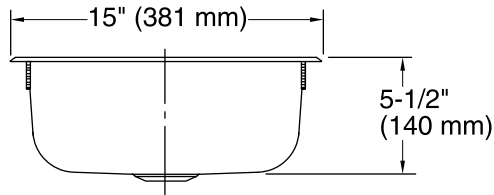

Single Basin Entertainment Sink **B155-2**

- 20-gauge stainless steel
- Top-mount
- Single bowl
- Two faucet holes
- 2" drain opening
- SilentShield® sound-absorption technology offers quieter performance.
- Designer styling with rounded corners
- Ledge-back
- Satin-sanded deck and buffed basin finish
- 15" (38.1 cm) x 15" (38.1 cm) x 5-1/2" (14 cm)
- Strainer not included.

Stud Mounting
Provides Easy
Installation

Technical Information

All product dimensions are nominal.

- Installation: Top-mount
- Bowl area (Only): Length: 13-1/4" (337 mm)
Width: 11" (279 mm)
Bowl depth: 5-9/16" (141 mm)
Water depth: 5-9/16" (141 mm)
- Number of deck holes: 2
- Faucet hole(s): 1-7/16" (37 mm)
- Drain hole: 1-15/16" (49 mm)