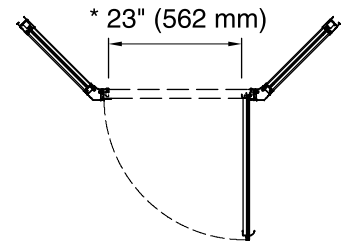

#### Available Glass Options

Code	Description
------	-------------

	Ellipse
	Rain

USA/Canada: 1-800-STERLING (1-800-783-7546)

Kohler Co. reserves the right to make revisions without notice to product specifications.

For the most current Specification Sheet, go to [www.sterlingplumbing.com](http://www.sterlingplumbing.com).

8-1-2018 09:31

**Note:** Dimensions are taken on centerline of curb/threshold at the rough opening.

\* Walk-through

**Technical Information**

- All product dimensions are nominal.
- Installation type: For shower base installation
- Walk-through - Min: 23" (584 mm)
- Walk-through - Max: 27-9/16" (700 mm)
- Glass thickness: 1/8" (3 mm)