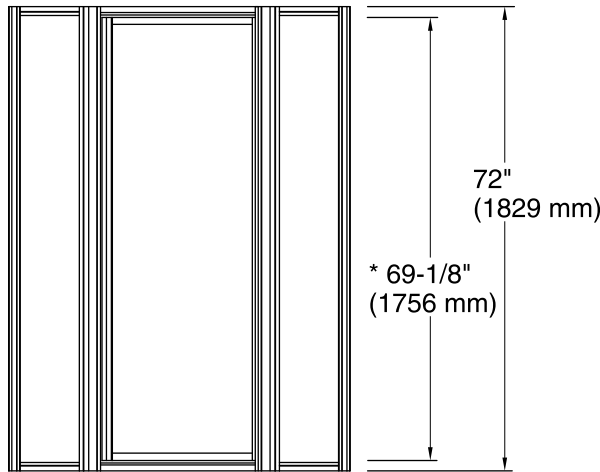

#### Features

- Space-saving corner design.
- Framed, 1/8" (3 mm) thick tempered glass.
- Threshold conveniently directs water back into shower.
- Watertight flexible door seal for easy operation.
- Full-length handle.
- For use on Sterling Intrigue Series 7204.

For the most current Specification Sheet, go to [www.sterlingplumbing.com](http://www.sterlingplumbing.com).

8-1-2018 09:31

**Note:** Dimensions are taken on centerline of curb/threshold at the rough opening.

\* Walk-through

**Technical Information**

- All product dimensions are nominal.
- Installation type: For shower base installation
- Walk-through - Min: 23" (584 mm)
- Walk-through - Max: 27-9/16" (700 mm)
- Glass thickness: 1/8" (3 mm)