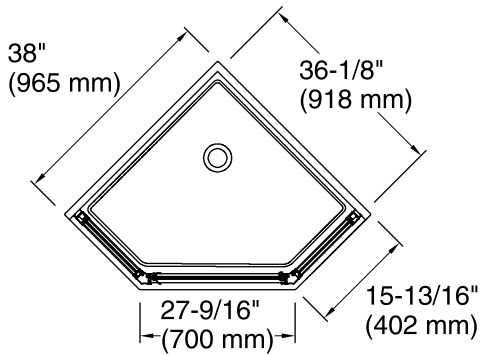

#### Features

- Space-saving corner design.
- Framed, 1/8" (3 mm) thick tempered glass.
- Threshold conveniently directs water back into shower.
- Watertight flexible door seal for easy operation.
- Full-length handle.
- For use on Sterling Intrigue Series 7204.

#### Available Glass Options

Code	Description
------	-------------

	Ellipse
	Rain

USA/Canada: 1-800-STERLING (1-800-783-7546)

Kohler Co. reserves the right to make revisions without notice to product specifications.

For the most current Specification Sheet, go to [www.sterlingplumbing.com](http://www.sterlingplumbing.com).

8-1-2018 09:31

**Note:** Dimensions are taken on centerline of curb/threshold at the rough opening.

\* Walk-through

**Technical Information**

- All product dimensions are nominal.
- Installation type: For shower base installation
- Walk-through - Min: 23" (584 mm)
- Walk-through - Max: 27-9/16" (700 mm)
- Glass thickness: 1/8" (3 mm)