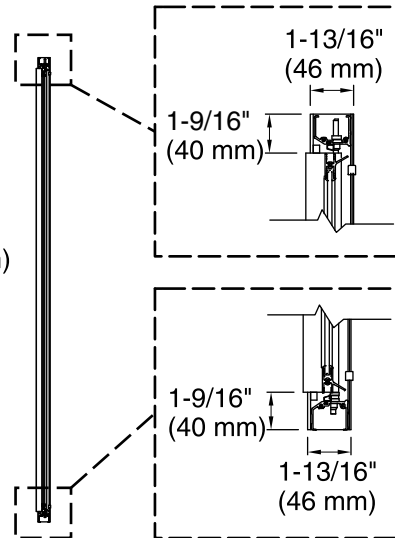

#### Features

- Space-saving corner design.
- Framed, 1/8" (3 mm) thick tempered glass.
- Threshold conveniently directs water back into shower.
- Watertight flexible door seal for easy operation.
- Full-length handle.
- For use on Sterling Intrigue Series 7204.

For the most current Specification Sheet, go to [www.sterlingplumbing.com](http://www.sterlingplumbing.com).

8-1-2018 09:31

**Note:** Dimensions are taken on centerline of curb/threshold at the rough opening.

\* Walk-through

**Technical Information**

- All product dimensions are nominal.
- Installation type: For shower base installation
- Walk-through - Min: 23" (584 mm)
- Walk-through - Max: 27-9/16" (700 mm)
- Glass thickness: 1/8" (3 mm)

**Notes**

- Install this product according to the installation guide.
- The vertical opening should be a minimum of 75-1/2" (1918 mm) to allow for installation clearance.