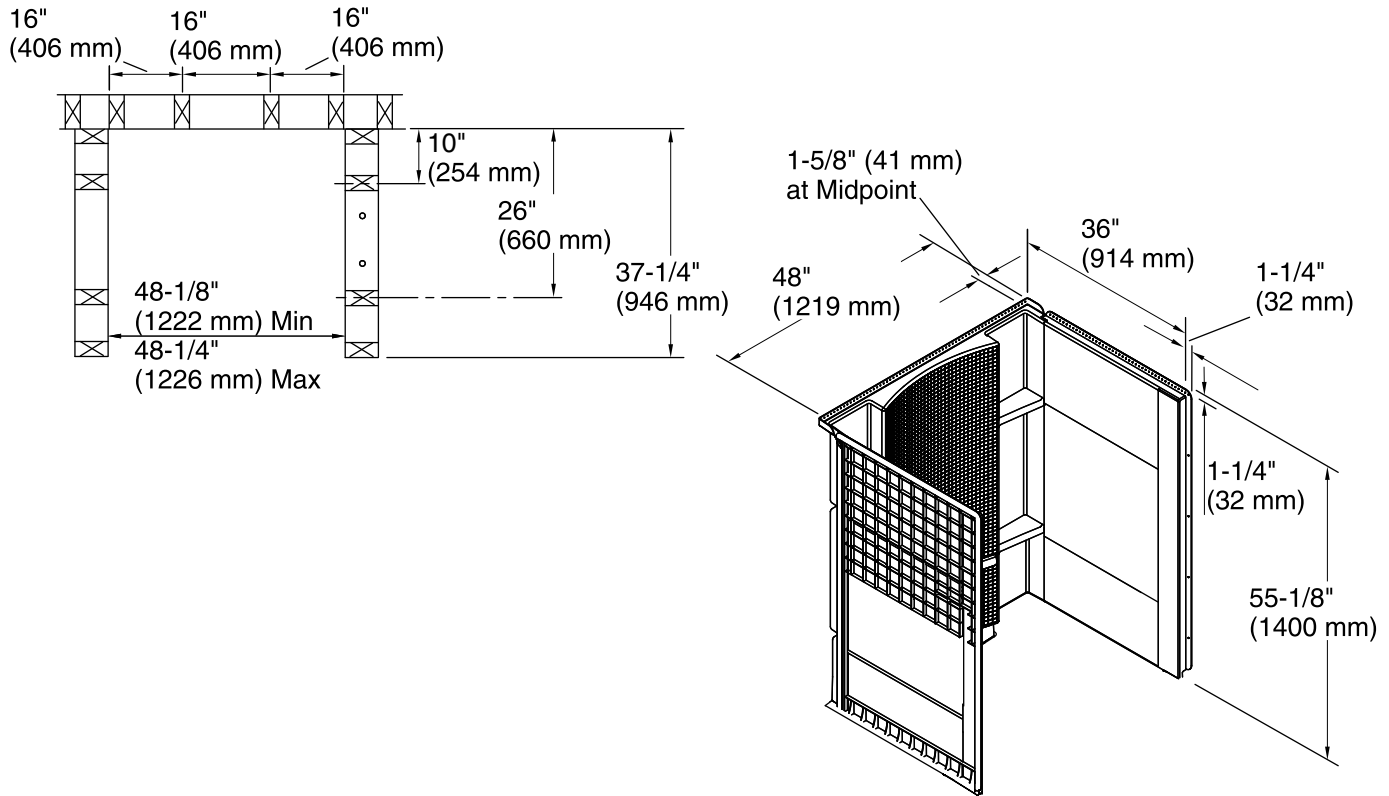

For the most current Specification Sheet, go to [www.sterlingplumbing.com](http://www.sterlingplumbing.com).

9-11-2018 13:43

**Technical Information**

All product dimensions are nominal.

Installation: 3-Wall Alcove

Maximum door height: 70-5/8" (1794 mm)

Maximum door width: 44-5/8" (1133 mm)

**Notes**

Install this product according to the installation instructions.

Measure your actual product for roughing-in details.