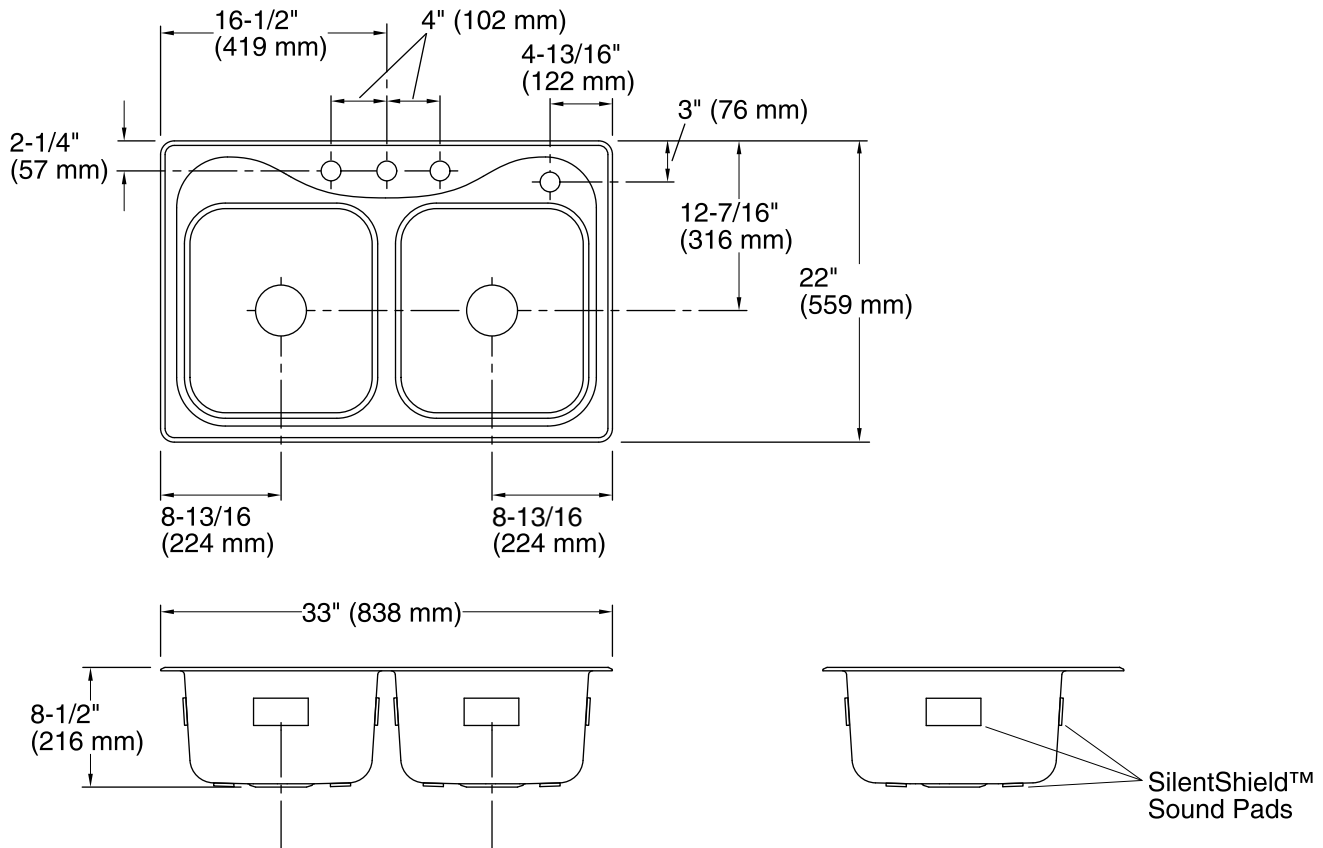

#### Features

- Double (equal) rectangular bowls.
- Four faucet holes.
- Satin deck and luster bowl finishes.
- SilentShield® sound-absorption technology offers quieter performance.
- 33" (838 mm) x 22" (559 mm) x 8-1/2" (216 mm)

#### Components

Product includes:  
1150001 Installation Clips

### Technical Information

All product dimensions are nominal.

Bowl configuration: Double equal

Installation: Top-mount

Cutout: Top-mount, 32-1/2" x 21-1/2" (826 mm x 546 mm) with 1/2" (13 mm) radius corners

Min. base cabinet width: 36" (914 mm)

Bowl area (Left): Length: 14" (356 mm)  
Width: 15-1/8" (384 mm)  
Bowl depth: 8-1/2" (216 mm)  
Water depth: 8-1/2" (216 mm)

Bowl area (Right): Length: 14" (356 mm)  
Width: 15-1/8" (384 mm)  
Bowl depth: 8-1/2" (216 mm)  
Water depth: 8-1/2" (216 mm)