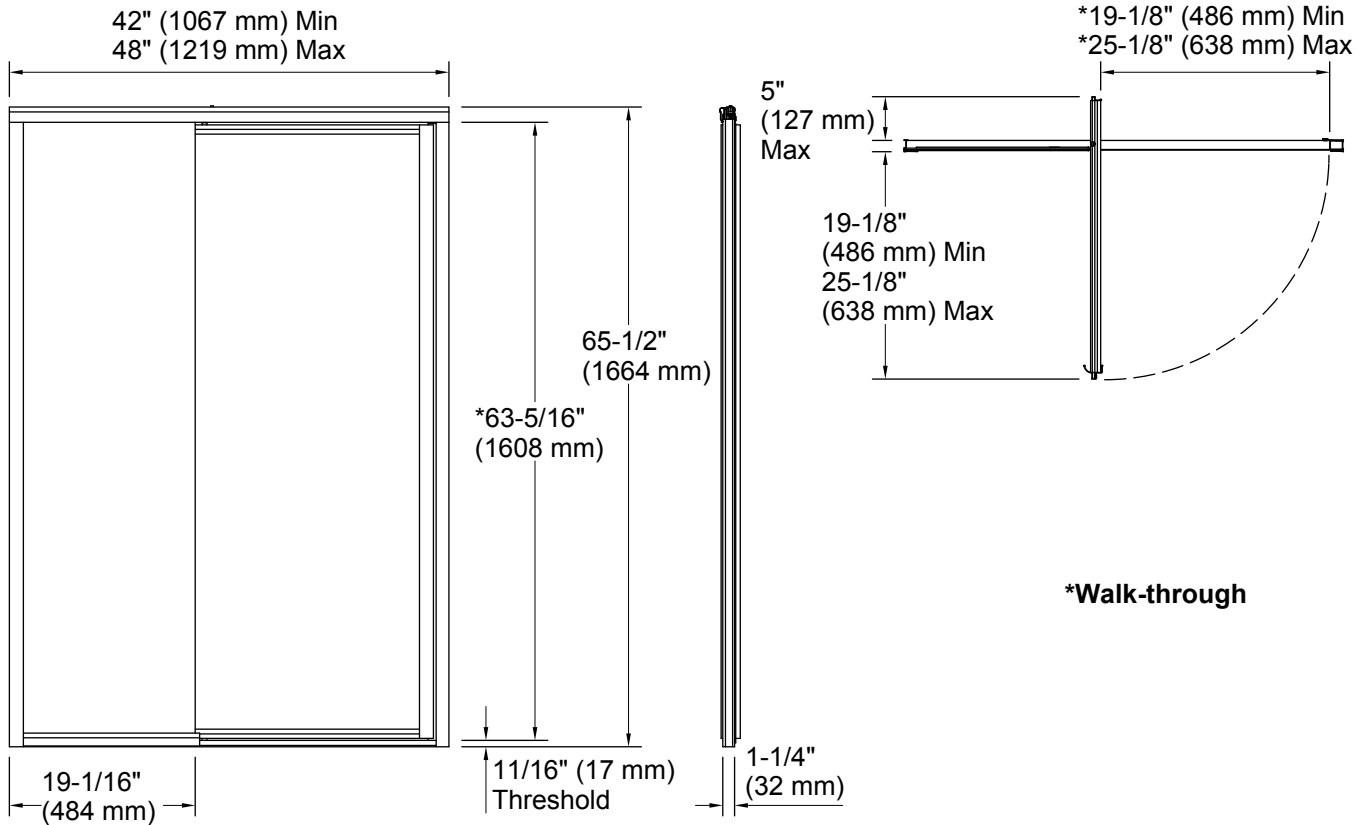

**Features**

- Framed, 1/8" (3 mm) thick tempered glass door and 3/16" (5 mm) thick tempered glass in-line panel.
- Pivot bushings provide smooth, silent operation.
- Full-length magnetic door latch provides secure door closure.
- Threshold conveniently directs water back into shower.
- Full-length handle for easy operation.

*Color tiles intended for reference only.*

**Color Code Description**

	S	Silver
--	---	--------

**Available Glass Options**

**Code Description**

Pebbled

**Vista Pivot™ II**  
Framed Pivot Shower Door  
**1500D-48**

**Technical Information**

All product dimensions are nominal.  
 Installation type: For shower base installation  
 Opening Width - Min: 42" (1067 mm)  
 Opening Width - Max: 48" (1219 mm)  
 Walk-through - Min: 19-1/8" (486 mm)  
 Walk-through - Max: 25-1/8" (638 mm)  
 Glass thickness: 1/8" (3 mm)

**Notes**

Install this product according to the installation guide.  
 The vertical opening should be a minimum of 67" (1702 mm) to allow for installation clearance.