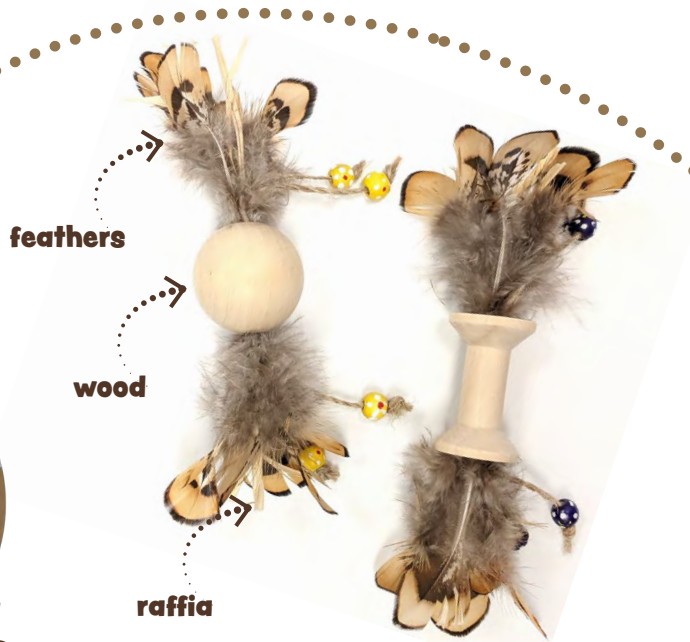

#52170 - natural wood & feather cat toy assortment

Made from everything cats naturally desire!

#52170 - Natural Wood, Feather Asst.

077234521700

#52171 - Plush Parrot Toy w/ Catnip Asst.

077234521717

#52173 - Insect Teaser Wand w/ Catnip Asst.

077234521731

Love the Earth™
CAT TOYS

Available in 3 assortments.