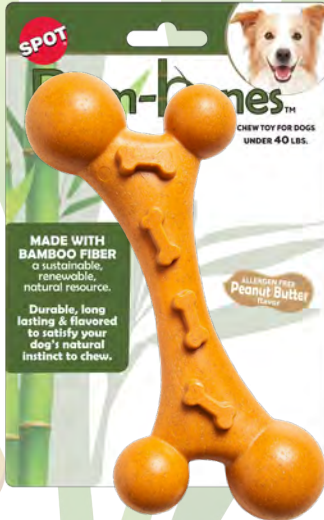

#54716 - extra large chew  
FOR DOGS OVER 99lbs.

- |                         |              |
|-------------------------|--------------|
| #54713 - Small Chew     | 077234547137 |
| #54714 - Medium Chew    | 077234547144 |
| #54715 - Large Chew     | 077234547151 |
| #54716 - X-large Chew   | 077234547168 |
| #54738PD - 38pc Display | 077234547380 |

Scan see it!

Love the Earth™

Coffee Wood  
DOG CHEWS™

# Bam-bones™

**NEW**  
Shapes & Flavor!  
**DOG TOYS**

Made with natural, sustainable, renewable bamboo fiber.

ALLERGEN FREE  
Peanut Butter  
flavor

#54717 - 7" nubby bone

#54718 - 6" curved bone

#54719 - 5" twist bone