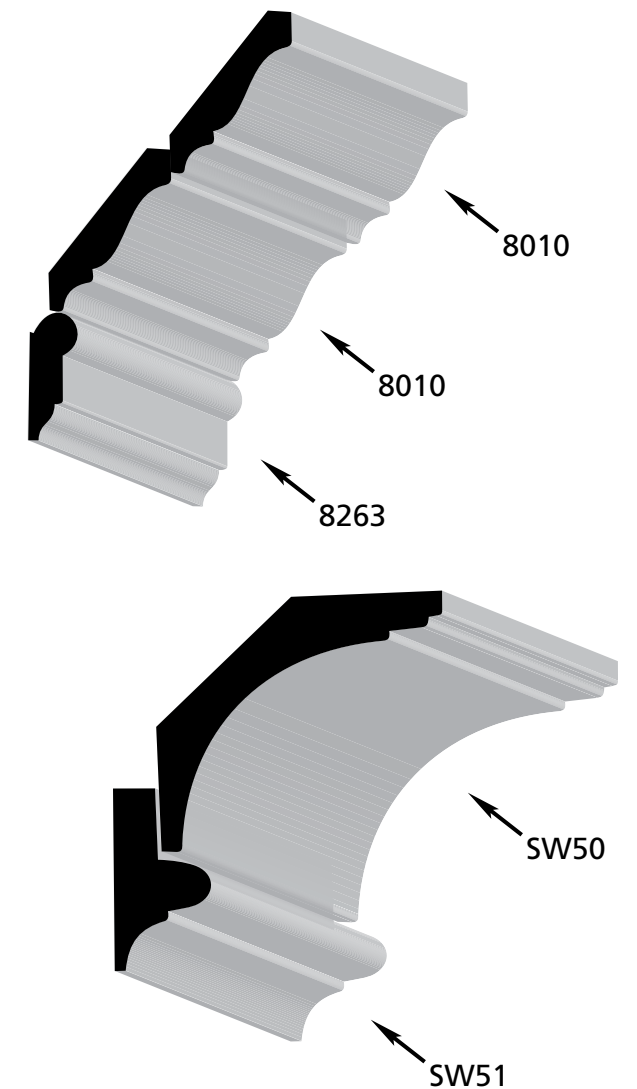

Let your imagination be your only limitation

Build-ups—combining two or more mouldings together to create a unique look customized to suit your own décor needs and desires.

Ceiling build-ups usually consist of at least one crown or bed mould and are typically combined with a variety of other mouldings including casings, bases and panel moulds.