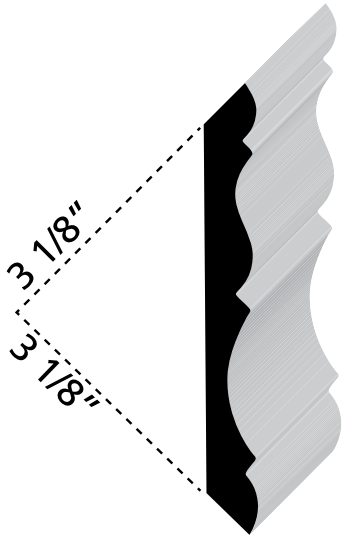

MDF-LA514DRCR		5/8" x 5 1/4"	MDF	16'