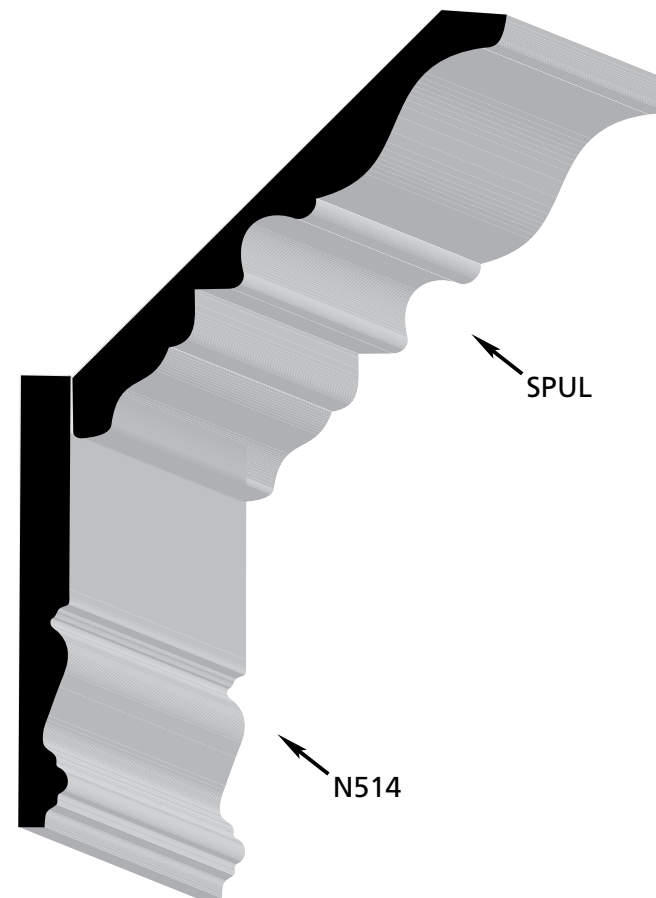

Let your imagination be your only limitation

Build-ups—combining two or more mouldings together to create a unique look customized to suit your own décor needs and desires.

Ceiling build-ups usually consist of at least one crown or bed mould and are typically combined with a variety of other mouldings including casings, bases and panel moulds.