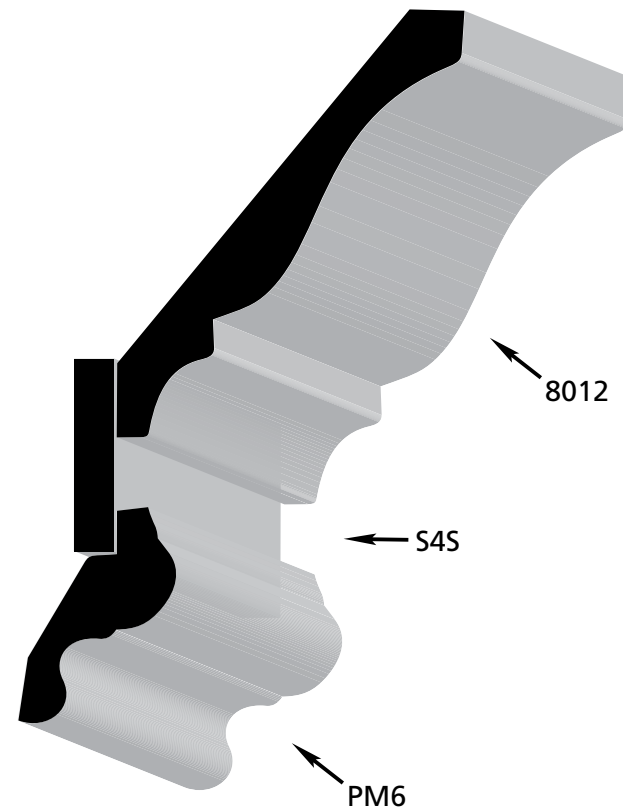

Let your imagination be your only limitation

Build-ups—combining two or more mouldings together to create a unique look customized to suit your own décor needs and desires.

Ceiling build-ups usually consist of at least one crown or bed mould and are typically combined with a variety of other mouldings including casings, bases and panel moulds.