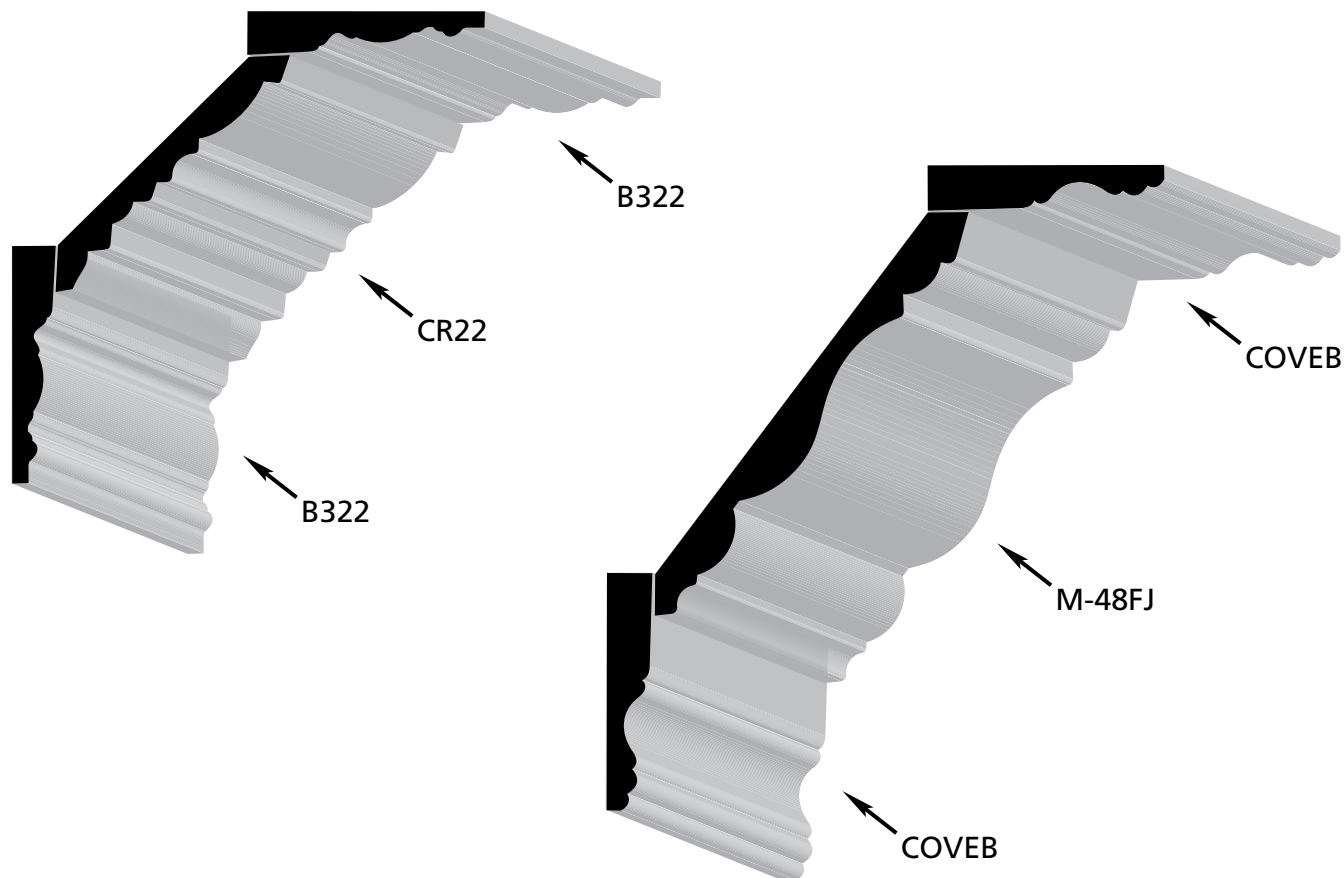

Let your imagination be your only limitation

Build-ups—combining two or more mouldings together to create a unique look customized to suit your own décor needs and desires.

Ceiling build-ups usually consist of at least one crown or bed mould and are typically combined with a variety of other mouldings including casings, bases and panel moulds.