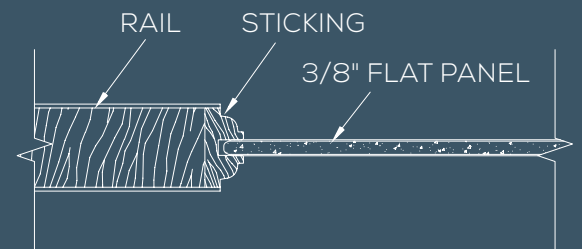

8055 FP

8021 FP BIFOLD

DOOR PROFILE

SHAKER FLAT PANEL DOORS

FLAT PANEL DOORS

8762 SHAKER FP