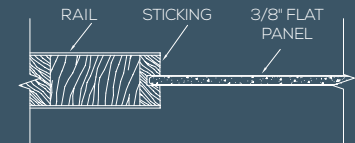

Matching 20-minute fire-rated doors are available for all designs to complete your house package. Visit simpsondoor.com/fire-rated for more information.

DOOR OPTIONS INCLUDE (SEE [SIMPSONDOOR.COM/OPTIONS](http://simpsondoor.com/options)):

*AVAILABLE IN TWO AND FOUR DOOR UNITS