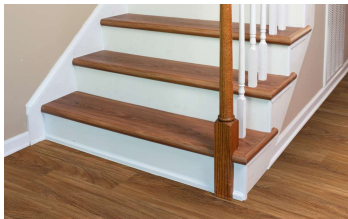

Paladin Plus

	US Units	Metric Units
Style Number	0278V	
Construction	SPC	
Profile	Fold-N-Tap	
Size	7" x 48"	17.78 cm x 121.92 cm
Overall Thickness	0.197"	5 mm
Wear Layer Thickness	12 mil (0.012")	0.3 mm
Attached Underlayment	EVA Pad	
Attached Underlayment Thickness	0.039"	1 mm
Finish	ArmourBead®	
Edge Description	Accent Bevel	
Area per Carton	18.91 sq ft	1.76 sq m
Area per Pallet	1512.8 sq ft	140.54 sq m
Installation	Floating	
Installation Grade	Above, On, Below	
Ortho-Phthalates Free	Yes	
Residential Warranty	30 Years	
Commercial Warranty	7 Year Light Commercial	

Colors

The list of colors below complements the entire range of colors available for the current product.

150 Cinnamon Walnut	154 Almond Oak	591 Oyster Oak
690 Touch Pine	1055 Silver Dollar	1056 Driftwood
2012 Oceanfront	2014 Marina	5052 Fresh Pine
5091 Lighthouse	5092 Sea Glass	7047 Ripped Pine
7087 Castaway	7088 Boardwalk	7089 Wild Dunes