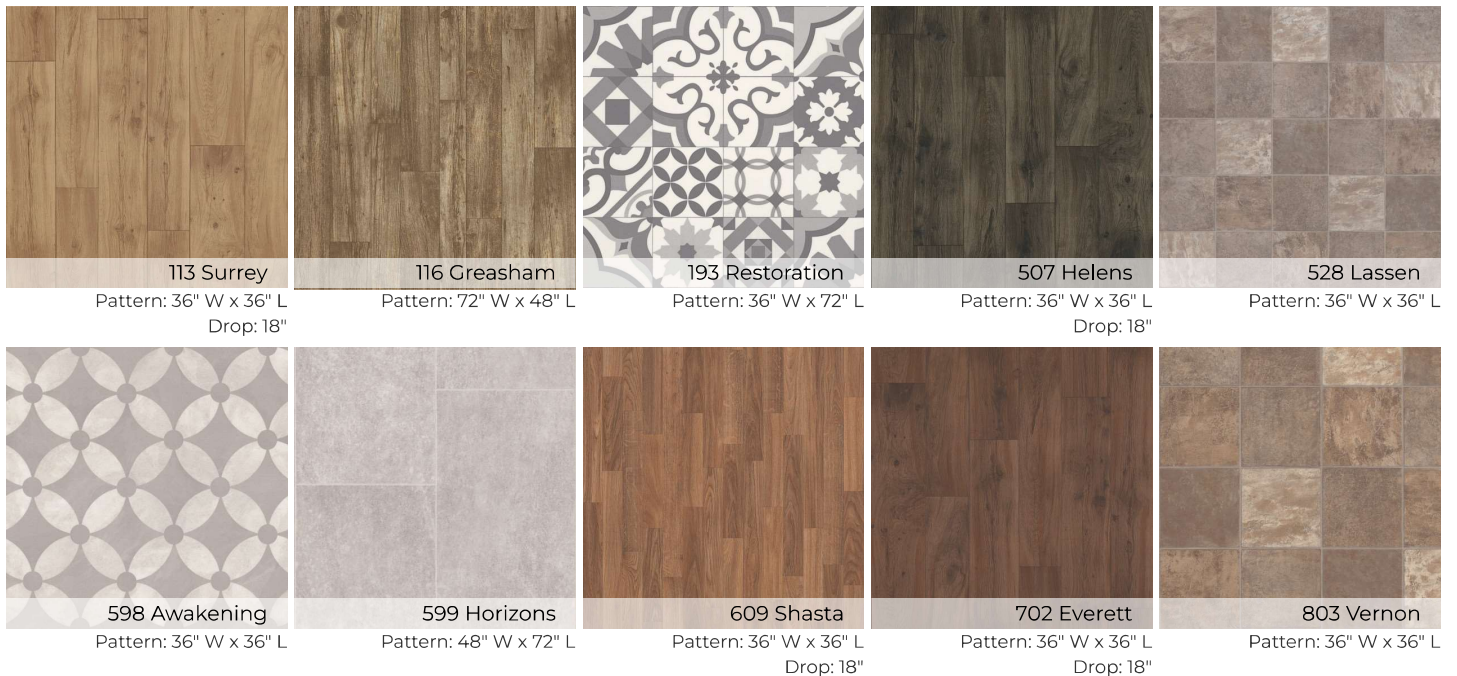

## CASCADES 12C

fiberglass sheet

7003 Tome

[shawfloors.com](https://shawfloors.com)

For reference purposes only if printed or downloaded.

# CASCADES 12C

## Colors