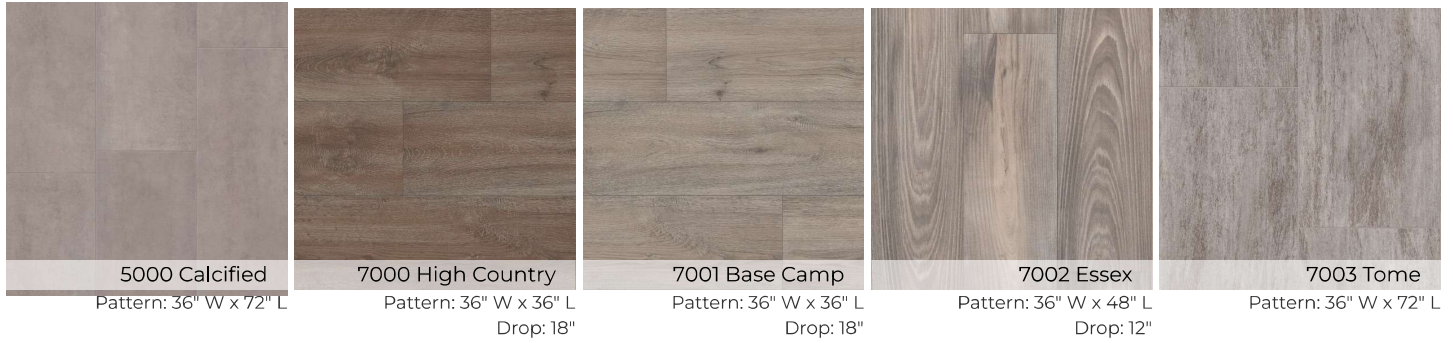

CASCADES 12C

LUXURY VINYL

Suggested Adhesive

Style Name	Style Number
SHAW 350 PS ADH 4G	VS024
124VS	SHAW 350 PS ADH 1G
053VS	153VS
VS186	100SA
SHAW SV-1200 4 GAL	VS187