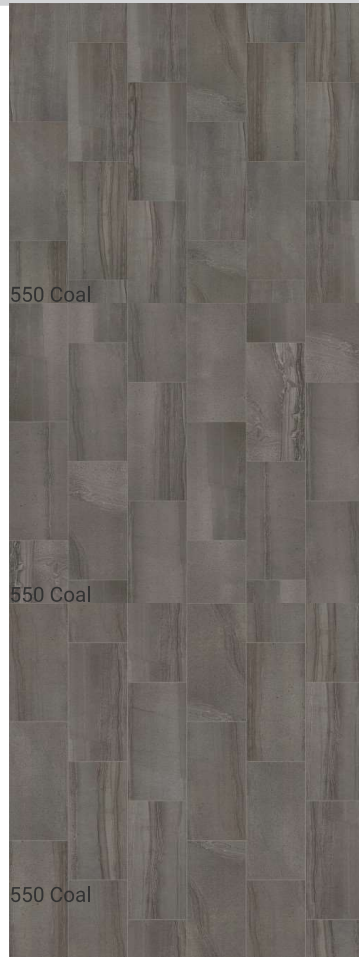

700 Toast

shawfloors.com

For reference purposes only if printed or downloaded.

COLISEUM

TILE & STONE

Style Number	CS89Q	CS90Q	CS91Q
Style Name	COLISEUM 18X36	COLISEUM 12X24 POLISHED	COLISEUM 12X24 MATTE
Construction	Porcelain	Porcelain	Porcelain
Tile Type	Floor Tile	Floor Tile	Floor Tile
Tile Size	35.04" x 17.32" 89 cm x 44 cm	23.23" x 11.42" 59 cm x 29 cm	23.62" x 11.81" 60 cm x 30 cm
Edges	Pressed	Rectified	Pressed
Country Of Origin	Turkey	Turkey	Turkey
Residential Warranty	1 Year Limited	1 Year Limited	1 Year Limited
Installation Area	Exteriors, Floors, Walls	Floors, Walls	Exteriors, Floors, Walls
Technical			
Wear Rating Group	4 (Commercial)	4 (Commercial)	4 (Commercial)
Breaking Strength	>= 250 lbs	>= 250 lbs	>= 250 lbs
Water Absorption %	0.50% (Impervious (Porcelain))	0.50% (Impervious (Porcelain))	0.50% (Impervious (Porcelain))
DCOF	>= 0.42	>= 0.42	>= 0.42
Shade & Texture Variation	V2	V2	V2

COLISEUM

TILE & STONE

Style Number	CS92Q	CS93Q	CS94Q
Style Name	COLISEUM 6X36	COLISEUM BN PLSHD	COLISEUM BN MATTE
Construction	Porcelain	Porcelain	Porcelain
Tile Type	Floor Tile	Trim	Trim
Tile Size	35.04" x 5.71" 89 cm x 14.5 cm	2.99" x 11.81" 7.6 cm x 30 cm	2.74" x 12" 6.96 cm x 30.48 cm
Edaes	Rectified	Cut	Cut
	Turkey	Turkey	Turkey
		1 Year Limited	1 Year Limited
	Exteriors, Floors, Walls	Exteriors, Floors, Walls	Exteriors, Floors, Walls
	4 (Commercial)	4 (Commercial)	4 (Commercial)
	>= 250 lbs		
	0.50% (Impervious (Porcelain))	0.50% (Impervious (Porcelain))	0.50% (Impervious (Porcelain))
	>= 0.42		
	V2	V2	V2

100 Shell

500 Pewter

550 Coal

700 Toast

100 Shell

500 Pewter

550 Coal

700 Toast

COLISEUM

TILE & STONE

Style Number	CS95Q
Style Name	COLISEUM BASKETWEAVE MOSAIC
Construction	Porcelain
Tile Type	Accent
Tile Size	11.81" x 11.81" 30 cm x 30 cm
Edges	Cut
Country Of Origin	Turkey
Residential Warranty	1 Year Limited
Installation Area	Exteriors, Floors, Walls