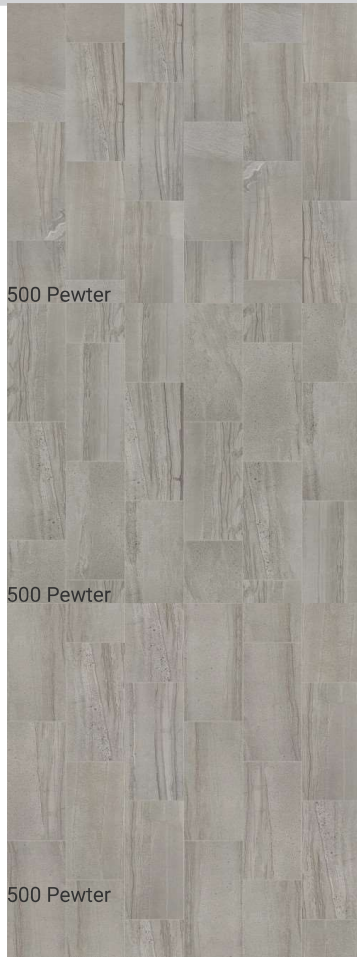

700 Toast

shawfloors.com

For reference purposes only if printed or downloaded.

COLISEUM

TILE & STONE

Style Number	CS89Q	CS90Q	CS91Q
Style Name	COLISEUM 18X36	COLISEUM 12X24 POLISHED	COLISEUM 12X24 MATTE
Construction	Porcelain	Porcelain	Porcelain
Tile Type	Floor Tile	Floor Tile	Floor Tile
Tile Size	35.04" x 17.32" 89 cm x 44 cm	23.23" x 11.42" 59 cm x 29 cm	23.62" x 11.81" 60 cm x 30 cm
Edges	Pressed	Rectified	Pressed
Country Of Origin	Turkey	Turkey	Turkey
Residential Warranty	1 Year Limited	1 Year Limited	1 Year Limited
Installation Area	Exteriors, Floors, Walls	Floors, Walls	Exteriors, Floors, Walls
Technical			
Wear Rating Group	4 (Commercial)	4 (Commercial)	4 (Commercial)
Breaking Strength	>= 250 lbs	>= 250 lbs	>= 250 lbs
Water Absorption %	0.50% (Impervious (Porcelain))	0.50% (Impervious (Porcelain))	0.50% (Impervious (Porcelain))
DCOF	>= 0.42	>= 0.42	>= 0.42
Shade & Texture Variation	V2	V2	V2

COLISEUM

TILE & STONE

Style Number	CS92Q	CS93Q	CS94Q
Style Name	COLISEUM 6X36	COLISEUM BN PLSHD	COLISEUM BN MATTE
Construction	Porcelain	Porcelain	Porcelain
Tile Type	Floor Tile	Trim	Trim
Tile Size	35.04" x 5.71" 89 cm x 14.5 cm	2.99" x 11.81" 7.6 cm x 30 cm	2.74" x 12" 6.96 cm x 30.48 cm
Edaes	Rectified	Cut	Cut
	Turkey	Turkey	Turkey
		1 Year Limited	1 Year Limited
	Exteriors, Floors, Walls	Exteriors, Floors, Walls	Exteriors, Floors, Walls
	4 (Commercial)	4 (Commercial)	4 (Commercial)
	>= 250 lbs		
	0.50% (Impervious (Porcelain))	0.50% (Impervious (Porcelain))	0.50% (Impervious (Porcelain))
	>= 0.42		
	V2	V2	V2

100 Shell

500 Pewter

550 Coal

700 Toast

100 Shell

500 Pewter

550 Coal

700 Toast