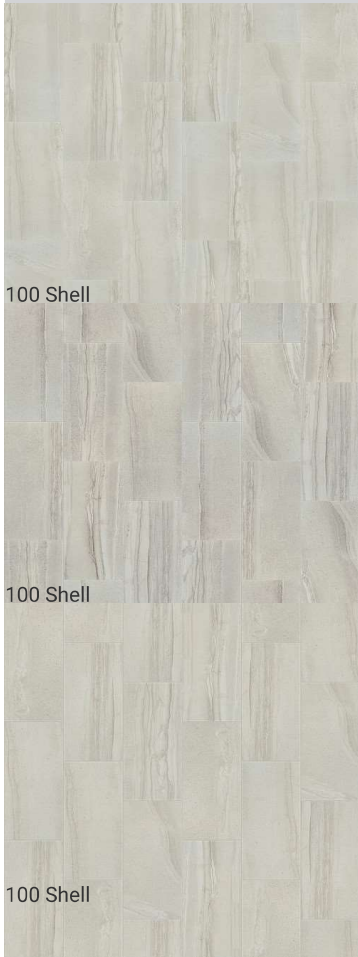

700 Toast

shawfloors.com

For reference purposes only if printed or downloaded.

COLISEUM

TILE & STONE

Style Number	CS89Q	CS90Q	CS91Q
Style Name	COLISEUM 18X36	COLISEUM 12X24 POLISHED	COLISEUM 12X24 MATTE
Construction	Porcelain	Porcelain	Porcelain
Tile Type	Floor Tile	Floor Tile	Floor Tile
Tile Size	35.04" x 17.32" 89 cm x 44 cm	23.23" x 11.42" 59 cm x 29 cm	23.62" x 11.81" 60 cm x 30 cm
Edges	Pressed	Rectified	Pressed
Country Of Origin	Turkey	Turkey	Turkey
Residential Warranty	1 Year Limited	1 Year Limited	1 Year Limited
Installation Area	Exteriors, Floors, Walls	Floors, Walls	Exteriors, Floors, Walls
Technical			
Wear Rating Group	4 (Commercial)	4 (Commercial)	4 (Commercial)
Breaking Strength	>= 250 lbs	>= 250 lbs	>= 250 lbs
Water Absorption %	0.50% (Impervious (Porcelain))	0.50% (Impervious (Porcelain))	0.50% (Impervious (Porcelain))
DCOF	>= 0.42	>= 0.42	>= 0.42
Shade & Texture Variation	V2	V2	V2

COLISEUM

TILE & STONE

Style Number	CS92Q	CS93Q	CS94Q
Style Name	COLISEUM 6X36	COLISEUM BN PLSHD	COLISEUM BN MATTE
Construction	Porcelain	Porcelain	Porcelain
Tile Type	Floor Tile	Trim	Trim
Tile Size	35.04" x 5.71" 89 cm x 14.5 cm	2.99" x 11.81" 7.6 cm x 30 cm	2.74" x 12" 6.96 cm x 30.48 cm
Edaes	Rectified	Cut	Cut
	Turkey	Turkey	Turkey
		1 Year Limited	1 Year Limited
	Exteriors, Floors, Walls	Exteriors, Floors, Walls	Exteriors, Floors, Walls
	4 (Commercial)	4 (Commercial)	4 (Commercial)
	>= 250 lbs		
	0.50% (Impervious (Porcelain))	0.50% (Impervious (Porcelain))	0.50% (Impervious (Porcelain))
	>= 0.42		
	V2	V2	V2

100 Shell

500 Pewter

550 Coal

700 Toast

100 Shell

500 Pewter

550 Coal

700 Toast