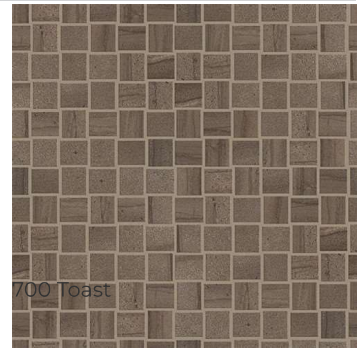

COLISEUM

TILE & STONE

Style Number	CS95Q
Style Name	COLISEUM BASKETWEAVE MOSAIC
Construction	Porcelain
Tile Type	Accent
Tile Size	11.81" x 11.81" | 30 cm x 30 cm
Edges	Cut
Country Of Origin	Turkey
Residential Warranty	1 Year Limited
Installation Area	Exteriors, Floors, Walls

Technical

Shade & Texture Variation V2

*Reference ANSI A137.1 section 6.2.2.10 Dynamic Coefficient of Friction for more information regarding product slip resistance and how site conditions and maintenance effect slip resistance.