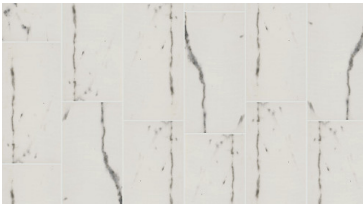

150 Carrara

Style Number	249TS	251TS	264TS
Style Name	UNIVERSE 13X13	UNIVERSE 12X24	UNIVERSE BN
Construction	Ceramic	Ceramic	Ceramic
Tile Type	Floor Tile	Floor Tile	Trim
Tile Size	13.07" x 13.11" 33.2 cm x 33.3 cm	11.8" x 23.62" 29.97 cm x 59.99 cm	2.75" x 13.07" 6.99 cm x 33.2 cm
Edges	Pressed	Pressed	Cut
Country Of Origin	Mexico	Mexico	Mexico
Residential Warranty	1 Year Limited	1 Year Limited	1 Year Limited
Installation Area	Floors, Walls	Floors, Walls	Floors, Walls
Technical			
Wear Rating Group	4 (Commercial)	4 (Commercial)	4 (Commercial)
Breaking Strength	>= 250 lbs	>= 250 lbs	
Water Absorption %	6.00% (Semi Vitreous)	6.00% (Semi Vitreous)	6.00% (Semi Vitreous)
DCOF	>= 0.42	>= 0.42	>= 0.42
Shade & Texture Variation	V3	V2	V2

249TS

100 Haro

120 Calacatta

121 Marquant

150 Carrara

251TS

100 Haro

120 Calacatta

121 Marquant

150 Carrara

264TS

100 Haro

120 Calacatta

121 Marquant

150 Carrara

Style Number	265TS	478TS
Style Name	UNIVERSE MOSAIC	UNIVERSE 22X22
Construction	Ceramic	Ceramic
Tile Type	Accent	Floor Tile
Tile Size	12.99" x 12.99" 33 cm x 33 cm	21.54" x 21.54" 54.7 cm x 54.7 cm
Edges	Cut	Pressed
Country Of Origin	Mexico	Mexico
Residential Warranty	1 Year Limited	1 Year Limited
Installation Area	Floors, Walls	Floors, Walls
Technical		
Wear Rating Group	4 (Commercial)	
Water Absorption %	6.00% (Semi Vitreous)	
DCOF	>= 0.42	
Shade & Texture Variation	V2	V4