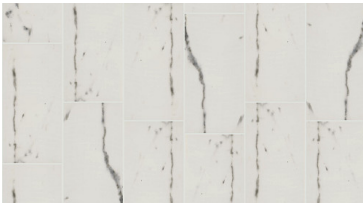

150 Carrara

Style Number	249TS	251TS	264TS
Style Name	UNIVERSE 13X13	UNIVERSE 12X24	UNIVERSE BN
Construction	Ceramic	Ceramic	Ceramic
Tile Type	Floor Tile	Floor Tile	Trim
Tile Size	13.07" x 13.11" 33.2 cm x 33.3 cm	11.8" x 23.62" 29.97 cm x 59.99 cm	2.75" x 13.07" 6.99 cm x 33.2 cm
Edges	Pressed	Pressed	Cut
Country Of Origin	Mexico	Mexico	Mexico
Residential Warranty	1 Year Limited	1 Year Limited	1 Year Limited
Installation Area	Floors, Walls	Floors, Walls	Floors, Walls
Technical			
Wear Rating Group	4 (Commercial)	4 (Commercial)	4 (Commercial)
Breaking Strength	>= 250 lbs	>= 250 lbs	
Water Absorption %	6.00% (Semi Vitreous)	6.00% (Semi Vitreous)	6.00% (Semi Vitreous)
DCOF	>= 0.42	>= 0.42	>= 0.42
Shade & Texture Variation	V3	V2	V2

249TS

100 Haro

120 Calacatta

121 Marquant

150 Carrara

251TS

100 Haro

120 Calacatta

121 Marquant

150 Carrara

264TS

100 Haro

120 Calacatta

121 Marquant

150 Carrara

Style Number	265TS	478TS
Style Name	UNIVERSE MOSAIC	UNIVERSE 22X22
Construction	Ceramic	Ceramic
Tile Type	Accent	Floor Tile
Tile Size	12.99" x 12.99" 33 cm x 33 cm	21.54" x 21.54" 54.7 cm x 54.7 cm
Edges	Cut	Pressed
Country Of Origin	Mexico	Mexico
Residential Warranty	1 Year Limited	1 Year Limited
Installation Area	Floors, Walls	Floors, Walls
Technical		
Wear Rating Group	4 (Commercial)	
Water Absorption %	6.00% (Semi Vitreous)	
DCOF	>= 0.42	
Shade & Texture Variation	V2	V4