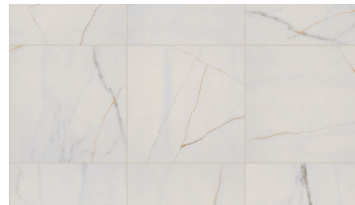

121 Marquant