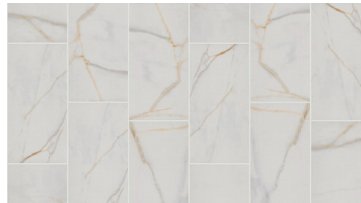

150 Carrara

Style Number	249TS	251TS	264TS
Style Name	UNIVERSE 13X13	UNIVERSE 12X24	UNIVERSE BN
Construction	Ceramic	Ceramic	Ceramic
Tile Type	Floor Tile	Floor Tile	Trim
Tile Size	13.07" x 13.11" 33.2 cm x 33.3 cm	11.8" x 23.62" 29.97 cm x 59.99 cm	2.75" x 13.07" 6.99 cm x 33.2 cm
Edges	Pressed	Pressed	Cut
Country Of Origin	Mexico	Mexico	Mexico
Residential Warranty	1 Year Limited	1 Year Limited	1 Year Limited
Installation Area	Floors, Walls	Floors, Walls	Floors, Walls
Technical			
Wear Rating Group	4 (Commercial)	4 (Commercial)	4 (Commercial)
Breaking Strength	>= 250 lbs	>= 250 lbs	
Water Absorption %	6.00% (Semi Vitreous)	6.00% (Semi Vitreous)	6.00% (Semi Vitreous)
DCOF	>= 0.42	>= 0.42	>= 0.42
Shade & Texture Variation	V3	V2	V2

121 Marquant

150 Carrara

264TS

100 Haro

120 Calacatta

121 Marquant

150 Carrara

Style Number	265TS	478TS
Style Name	UNIVERSE MOSAIC	UNIVERSE 22X22
Construction	Ceramic	Ceramic
Tile Type	Accent	Floor Tile
Tile Size	12.99" x 12.99" 33 cm x 33 cm	21.54" x 21.54" 54.7 cm x 54.7 cm
Edges	Cut	Pressed
Country Of Origin	Mexico	Mexico
Residential Warranty	1 Year Limited	1 Year Limited
Installation Area	Floors, Walls	Floors, Walls
Technical		
Wear Rating Group	4 (Commercial)	
Water Absorption %	6.00% (Semi Vitreous)	
DCOF	>= 0.42	
Shade & Texture Variation	V2	V4