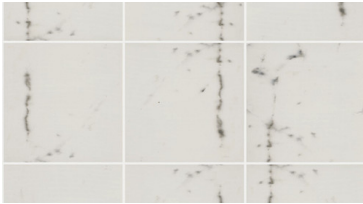

150 Carrara

Style Number	249TS	251TS	264TS
Style Name	UNIVERSE 13X13	UNIVERSE 12X24	UNIVERSE BN
Construction	Ceramic	Ceramic	Ceramic
Tile Type	Floor Tile	Floor Tile	Trim
Tile Size	13.07" x 13.11" 33.2 cm x 33.3 cm	11.8" x 23.62" 29.97 cm x 59.99 cm	2.75" x 13.07" 6.99 cm x 33.2 cm
Edges	Pressed	Pressed	Cut
Country Of Origin	Mexico	Mexico	Mexico
Residential Warranty	1 Year Limited	1 Year Limited	1 Year Limited
Installation Area	Floors, Walls	Floors, Walls	Floors, Walls
Technical			
Wear Rating Group	4 (Commercial)	4 (Commercial)	4 (Commercial)
Breaking Strength	>= 250 lbs	>= 250 lbs	
Water Absorption %	6.00% (Semi Vitreous)	6.00% (Semi Vitreous)	6.00% (Semi Vitreous)
DCOF	>= 0.42	>= 0.42	>= 0.42
Shade & Texture Variation	V3	V2	V2

249TS

100 Haro

120 Calacatta

121 Marquant

150 Carrara

251TS

100 Haro

120 Calacatta

121 Marquant

150 Carrara

264TS

100 Haro

120 Calacatta

121 Marquant

150 Carrara

Style Number	265TS	478TS
Style Name	UNIVERSE MOSAIC	UNIVERSE 22X22
Construction	Ceramic	Ceramic
Tile Type	Accent	Floor Tile
Tile Size	12.99" x 12.99" 33 cm x 33 cm	21.54" x 21.54" 54.7 cm x 54.7 cm
Edges	Cut	Pressed
Country Of Origin	Mexico	Mexico
Residential Warranty	1 Year Limited	1 Year Limited
Installation Area	Floors, Walls	Floors, Walls
Technical		
Wear Rating Group	4 (Commercial)	
Water Absorption %	6.00% (Semi Vitreous)	
DCOF	>= 0.42	
Shade & Texture Variation	V2	V4