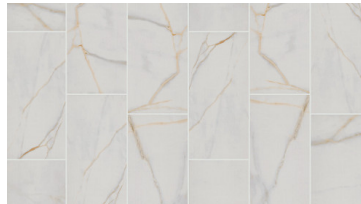

121 Marquant

150 Carrara

264TS

100 Haro

120 Calacatta

121 Marquant

150 Carrara

Style Number	265TS	478TS
Style Name	UNIVERSE MOSAIC	UNIVERSE 22X22
Construction	Ceramic	Ceramic
Tile Type	Accent	Floor Tile
Tile Size	12.99" x 12.99" 33 cm x 33 cm	21.54" x 21.54" 54.7 cm x 54.7 cm
Edges	Cut	Pressed
Country Of Origin	Mexico	Mexico
Residential Warranty	1 Year Limited	1 Year Limited
Installation Area	Floors, Walls	Floors, Walls
Technical		
Wear Rating Group	4 (Commercial)	
Water Absorption %	6.00% (Semi Vitreous)	
DCOF	>= 0.42	
Shade & Texture Variation	V2	V4