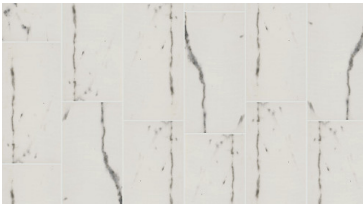

150 Carrara

shawfloors.com

Style Number	249TS	251TS	264TS
Style Name	UNIVERSE 13X13	UNIVERSE 12X24	UNIVERSE BN
Construction	Ceramic	Ceramic	Ceramic
Tile Type	Floor Tile	Floor Tile	Trim
Tile Size	13.07" x 13.11" 33.2 cm x 33.3 cm	11.8" x 23.62" 29.97 cm x 59.99 cm	2.75" x 13.07" 6.99 cm x 33.2 cm
Edges	Pressed	Pressed	Cut
Country Of Origin	Mexico	Mexico	Mexico
Residential Warranty	1 Year Limited	1 Year Limited	1 Year Limited
Installation Area	Floors, Walls	Floors, Walls	Floors, Walls
Technical			
Wear Rating Group	4 (Commercial)	4 (Commercial)	4 (Commercial)
Breaking Strength	>= 250 lbs	>= 250 lbs	
Water Absorption %	6.00% (Semi Vitreous)	6.00% (Semi Vitreous)	6.00% (Semi Vitreous)
DCOF	>= 0.42	>= 0.42	>= 0.42
Shade & Texture Variation	V3	V2	V2

249TS

100 Haro

120 Calacatta

121 Marquant

150 Carrara

251TS

100 Haro

120 Calacatta

121 Marquant

150 Carrara

264TS

100 Haro

120 Calacatta

121 Marquant

150 Carrara

Style Number	265TS	478TS
Style Name	UNIVERSE MOSAIC	UNIVERSE 22X22
Construction	Ceramic	Ceramic
Tile Type	Accent	Floor Tile
Tile Size	12.99" x 12.99" 33 cm x 33 cm	21.54" x 21.54" 54.7 cm x 54.7 cm
Edges	Cut	Pressed
Country Of Origin	Mexico	Mexico
Residential Warranty	1 Year Limited	1 Year Limited
Installation Area	Floors, Walls	Floors, Walls
Technical		
Wear Rating Group	4 (Commercial)	
Water Absorption %	6.00% (Semi Vitreous)	
DCOF	>= 0.42	
Shade & Texture Variation	V2	V4