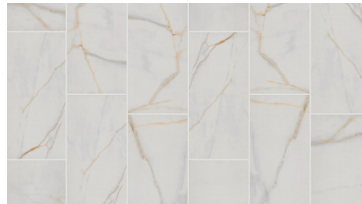

121 Marquant

150 Carrara

264TS

100 Haro

120 Calacatta

121 Marquant

150 Carrara

Style Number	265TS	478TS
Style Name	UNIVERSE MOSAIC	UNIVERSE 22X22
Construction	Ceramic	Ceramic
Tile Type	Accent	Floor Tile
Tile Size	12.99" x 12.99" 33 cm x 33 cm	21.54" x 21.54" 54.7 cm x 54.7 cm
Edges	Cut	Pressed
Country Of Origin	Mexico	Mexico
Residential Warranty	1 Year Limited	1 Year Limited
Installation Area	Floors, Walls	Floors, Walls
Technical		
Wear Rating Group	4 (Commercial)	
Water Absorption %	6.00% (Semi Vitreous)	
DCOF	>= 0.42	
Shade & Texture Variation	V2	V4