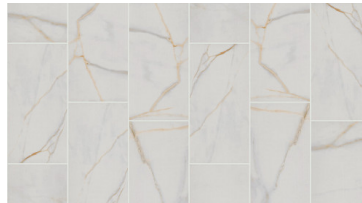

150 Carrara

shawfloors.com

Style Number	249TS	251TS	264TS
Style Name	UNIVERSE 13X13	UNIVERSE 12X24	UNIVERSE BN
Construction	Ceramic	Ceramic	Ceramic
Tile Type	Floor Tile	Floor Tile	Trim
Tile Size	13.07" x 13.11" 33.2 cm x 33.3 cm	11.8" x 23.62" 29.97 cm x 59.99 cm	2.75" x 13.07" 6.99 cm x 33.2 cm
Edges	Pressed	Pressed	Cut
Country Of Origin	Mexico	Mexico	Mexico
Residential Warranty	1 Year Limited	1 Year Limited	1 Year Limited
Installation Area	Floors, Walls	Floors, Walls	Floors, Walls
Technical			
Wear Rating Group	4 (Commercial)	4 (Commercial)	4 (Commercial)
Breaking Strength	>= 250 lbs	>= 250 lbs	
Water Absorption %	6.00% (Semi Vitreous)	6.00% (Semi Vitreous)	6.00% (Semi Vitreous)
DCOF	>= 0.42	>= 0.42	>= 0.42
Shade & Texture Variation	V3	V2	V2

121 Marquant

150 Carrara

264TS

100 Haro

120 Calacatta

121 Marquant

150 Carrara

Style Number	265TS	478TS
Style Name	UNIVERSE MOSAIC	UNIVERSE 22X22
Construction	Ceramic	Ceramic
Tile Type	Accent	Floor Tile
Tile Size	12.99" x 12.99" 33 cm x 33 cm	21.54" x 21.54" 54.7 cm x 54.7 cm
Edges	Cut	Pressed
Country Of Origin	Mexico	Mexico
Residential Warranty	1 Year Limited	1 Year Limited
Installation Area	Floors, Walls	Floors, Walls
Technical		
Wear Rating Group	4 (Commercial)	
Water Absorption %	6.00% (Semi Vitreous)	
DCOF	>= 0.42	
Shade & Texture Variation	V2	V4