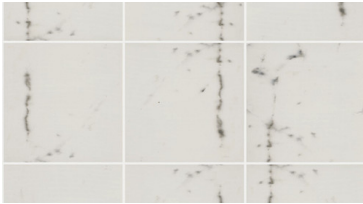

150 Carrara

shawfloors.com

Style Number	249TS	251TS	264TS
Style Name	UNIVERSE 13X13	UNIVERSE 12X24	UNIVERSE BN
Construction	Ceramic	Ceramic	Ceramic
Tile Type	Floor Tile	Floor Tile	Trim
Tile Size	13.07" x 13.11" 33.2 cm x 33.3 cm	11.8" x 23.62" 29.97 cm x 59.99 cm	2.75" x 13.07" 6.99 cm x 33.2 cm
Edges	Pressed	Pressed	Cut
Country Of Origin	Mexico	Mexico	Mexico
Residential Warranty	1 Year Limited	1 Year Limited	1 Year Limited
Installation Area	Floors, Walls	Floors, Walls	Floors, Walls
Technical			
Wear Rating Group	4 (Commercial)	4 (Commercial)	4 (Commercial)
Breaking Strength	>= 250 lbs	>= 250 lbs	
Water Absorption %	6.00% (Semi Vitreous)	6.00% (Semi Vitreous)	6.00% (Semi Vitreous)
DCOF	>= 0.42	>= 0.42	>= 0.42
Shade & Texture Variation	V3	V2	V2

249TS

100 Haro

120 Calacatta

121 Marquant

150 Carrara

251TS

100 Haro

120 Calacatta

121 Marquant

150 Carrara

264TS

100 Haro

120 Calacatta

121 Marquant

150 Carrara

Style Number	265TS	478TS
Style Name	UNIVERSE MOSAIC	UNIVERSE 22X22
Construction	Ceramic	Ceramic
Tile Type	Accent	Floor Tile
Tile Size	12.99" x 12.99" 33 cm x 33 cm	21.54" x 21.54" 54.7 cm x 54.7 cm
Edges	Cut	Pressed
Country Of Origin	Mexico	Mexico
Residential Warranty	1 Year Limited	1 Year Limited
Installation Area	Floors, Walls	Floors, Walls
Technical		
Wear Rating Group	4 (Commercial)	
Water Absorption %	6.00% (Semi Vitreous)	
DCOF	>= 0.42	
Shade & Texture Variation	V2	V4