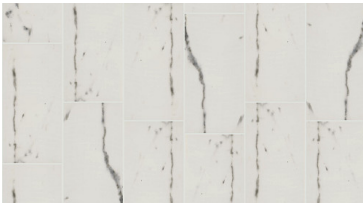

150 Carrara

shawfloors.com

Style Number	249TS	251TS	264TS
Style Name	UNIVERSE 13X13	UNIVERSE 12X24	UNIVERSE BN
Construction	Ceramic	Ceramic	Ceramic
Tile Type	Floor Tile	Floor Tile	Trim
Tile Size	13.07" x 13.11" 33.2 cm x 33.3 cm	11.8" x 23.62" 29.97 cm x 59.99 cm	2.75" x 13.07" 6.99 cm x 33.2 cm
Edges	Pressed	Pressed	Cut
Country Of Origin	Mexico	Mexico	Mexico
Residential Warranty	1 Year Limited	1 Year Limited	1 Year Limited
Installation Area	Floors, Walls	Floors, Walls	Floors, Walls
Technical			
Wear Rating Group	4 (Commercial)	4 (Commercial)	4 (Commercial)
Breaking Strength	>= 250 lbs	>= 250 lbs	
Water Absorption %	6.00% (Semi Vitreous)	6.00% (Semi Vitreous)	6.00% (Semi Vitreous)
DCOF	>= 0.42	>= 0.42	>= 0.42
Shade & Texture Variation	V3	V2	V2

249TS

100 Haro

120 Calacatta

121 Marquant

150 Carrara

251TS

100 Haro

120 Calacatta

121 Marquant

150 Carrara

264TS

100 Haro

120 Calacatta

121 Marquant

150 Carrara

Style Number	265TS	478TS
Style Name	UNIVERSE MOSAIC	UNIVERSE 22X22
Construction	Ceramic	Ceramic
Tile Type	Accent	Floor Tile
Tile Size	12.99" x 12.99" 33 cm x 33 cm	21.54" x 21.54" 54.7 cm x 54.7 cm
Edges	Cut	Pressed
Country Of Origin	Mexico	Mexico
Residential Warranty	1 Year Limited	1 Year Limited
Installation Area	Floors, Walls	Floors, Walls
Technical		
Wear Rating Group	4 (Commercial)	
Water Absorption %	6.00% (Semi Vitreous)	
DCOF	>= 0.42	
Shade & Texture Variation	V2	V4