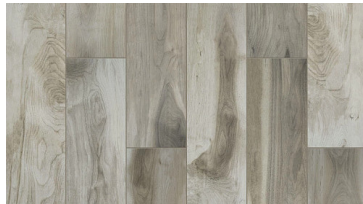

500 Sterling