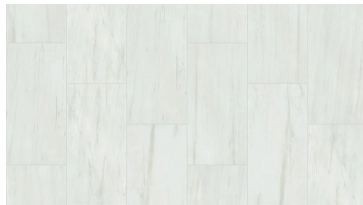

Style Number	CS30Z	CS31Z	CS32Z
Style Name	CASINO 12X24 POLISH	CASINO BN PLSH	CASINO BASKETWEAVE MOSAIC MATTE
Construction	Porcelain	Porcelain	Porcelain
Tile Type	Floor Tile	Trim	Accent
Tile Size	11.81" x 23.62" | 30 cm x 60 cm	2.76" x 11.81" | 7 cm x 30 cm	11.73" x 11.73" | 29.8 cm x 29.8 cm
Edges	Rectified		Rectified
Country Of Origin	India	India	India
Residential Warranty	1 Year Limited	1 Year Limited	1 Year Limited
Installation Area	Exteriors, Floors, Walls	Floors, Walls	Exteriors, Floors, Walls
Technical			
Wear Rating Group	4 (Commercial)	4 (Commercial)	4 (Commercial)
Breaking Strength	>= 250 lbs		>= 250 lbs
Water Absorption %	0.50% (Impervious (Porcelain))	0.50% (Impervious (Porcelain))	0.50% (Impervious (Porcelain))
DCOF	>= 0.42		
Shade & Texture Variation	V2		V2

CS30Z

150 Bianco

CS31Z

CS32Z

BUILDER + MULTIFAMILY