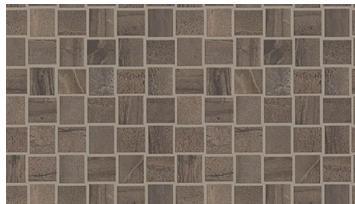

COLISEUM

TILE & STONE

Style Number	CS95Q
Style Name	COLISEUM BASKETWEAVE MOSAIC
Construction	Porcelain
Tile Type	Accent
Tile Size	11.81" x 11.81" | 30 cm x 30 cm
Edges	Cut
Country Of Origin	Turkey
Residential Warranty	1 Year Limited
Installation Area	Exteriors, Floors, Walls
Technical	
Shade & Texture Variation	V2

CS95Q

500 Pewter