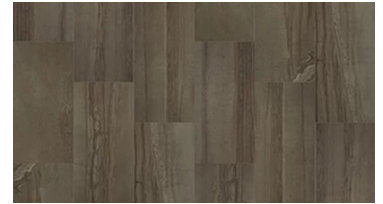

700 Toast

shawfloors.com

Style Number	CS89Q	CS90Q	CS91Q
Style Name	COLISEUM 18X36	COLISEUM 12X24 POLISHED	COLISEUM 12X24 MATTE
Construction	Porcelain	Porcelain	Porcelain
Tile Type	Floor Tile	Floor Tile	Floor Tile
Tile Size	35.04" x 17.32" 89 cm x 44 cm	23.23" x 11.42" 59 cm x 29 cm	23.62" x 11.81" 60 cm x 30 cm
Edges	Pressed	Rectified	Pressed
Country Of Origin	Turkey	Turkey	Turkey
Residential Warranty	1 Year Limited	1 Year Limited	1 Year Limited
Installation Area	Exteriors, Floors, Walls	Floors, Walls	Exteriors, Floors, Walls
Technical			
Wear Rating Group	4 (Commercial)	4 (Commercial)	4 (Commercial)
Breaking Strength	>= 250 lbs	>= 250 lbs	>= 250 lbs
Water Absorption %	0.50% (Impervious (Porcelain))	0.50% (Impervious (Porcelain))	0.50% (Impervious (Porcelain))
DCOF	>= 0.42	>= 0.42	>= 0.42
Shade & Texture Variation	V2	V2	V2

CS89Q

100 Shell

500 Pewter

550 Coal

700 Toast

CS90Q

100 Shell

500 Pewter

550 Coal

700 Toast

CS91Q

100 Shell

500 Pewter

550 Coal

700 Toast

COLISEUM