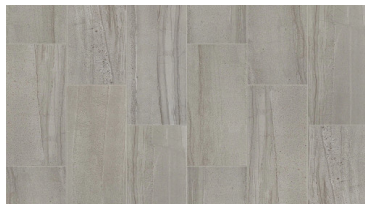

550 Coal

700 Toast

CS91Q

100 Shell

500 Pewter

550 Coal

700 Toast

COLISEUM