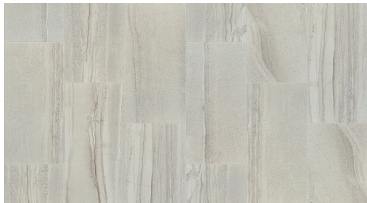

700 Toast

shawfloors.com

Style Number	CS89Q	CS90Q	CS91Q
Style Name	COLISEUM 18X36	COLISEUM 12X24 POLISHED	COLISEUM 12X24 MATTE
Construction	Porcelain	Porcelain	Porcelain
Tile Type	Floor Tile	Floor Tile	Floor Tile
Tile Size	35.04" x 17.32" 89 cm x 44 cm	23.23" x 11.42" 59 cm x 29 cm	23.62" x 11.81" 60 cm x 30 cm
Edges	Pressed	Rectified	Pressed
Country Of Origin	Turkey	Turkey	Turkey
Residential Warranty	1 Year Limited	1 Year Limited	1 Year Limited
Installation Area	Exteriors, Floors, Walls	Floors, Walls	Exteriors, Floors, Walls
Technical			
Wear Rating Group	4 (Commercial)	4 (Commercial)	4 (Commercial)
Breaking Strength	>= 250 lbs	>= 250 lbs	>= 250 lbs
Water Absorption %	0.50% (Impervious (Porcelain))	0.50% (Impervious (Porcelain))	0.50% (Impervious (Porcelain))
DCOF	>= 0.42	>= 0.42	>= 0.42
Shade & Texture Variation	V2	V2	V2

CS89Q

100 Shell

500 Pewter

550 Coal

700 Toast

CS90Q

100 Shell

500 Pewter

550 Coal

700 Toast

CS91Q

100 Shell

500 Pewter

550 Coal

700 Toast

COLISEUM