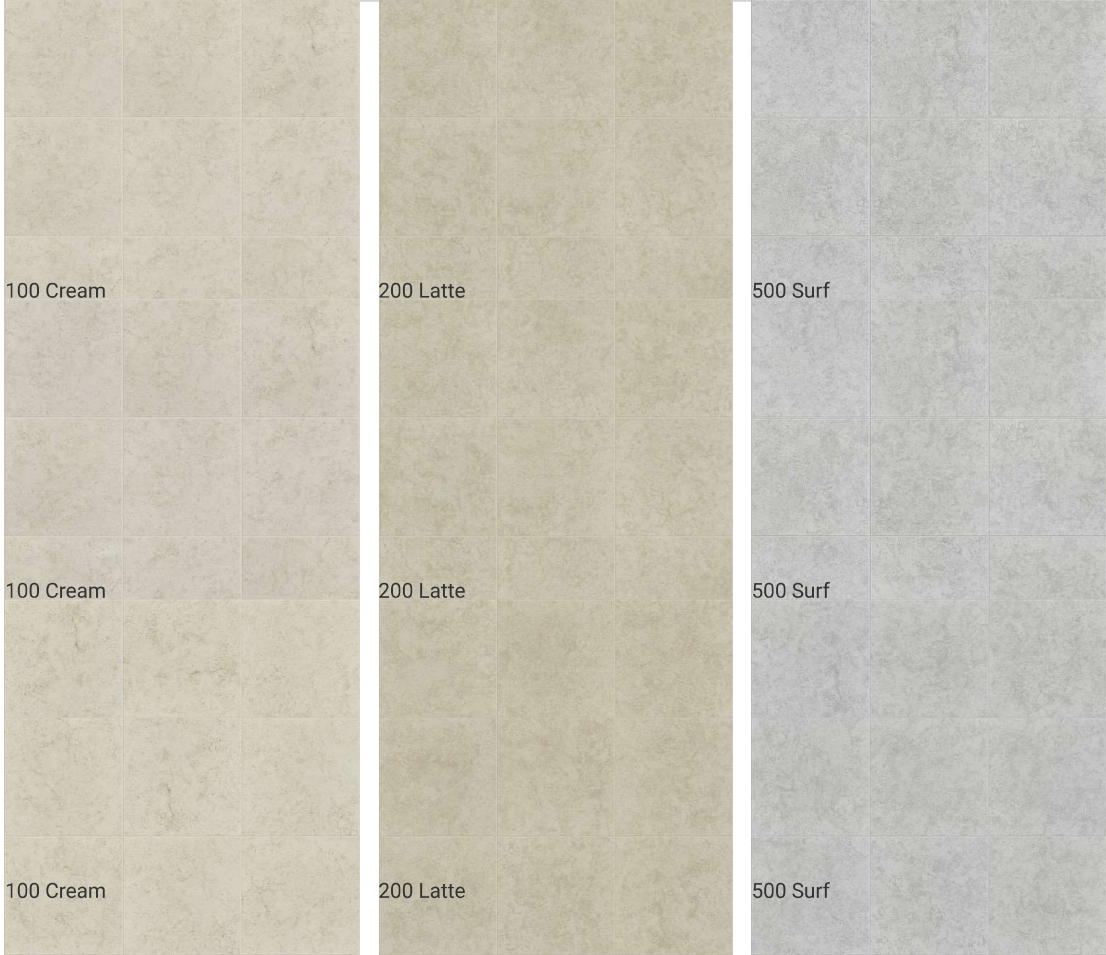

EMPIRE

TILE & STONE

Style Number	CS04J	CS73Q	CS74Q
Style Name	EMPIRE 6X6	EMPIRE 13	EMPIRE 17
Construction	Ceramic	Ceramic	Ceramic
Tile Type	Floor Tile	Floor Tile	Floor Tile
Tile Size	6.25" x 6.25" | 15.88 cm x 15.88 cm	13.07" x 13.11" | 33.2 cm x 33.3 cm	17.32" x 17.32" | 44 cm x 44 cm
Edges	Scored/Cut	Pressed	Pressed
Country Of Origin	Mexico	Mexico	Mexico
Residential Warranty	1 Year Limited	1 Year Limited	1 Year Limited
Installation Area	Floors, Walls	Floors, Walls	Floors, Walls
Technical			
Wear Rating Group	4 (Commercial)	4 (Commercial)	4 (Commercial)
Breaking Strength		>= 250 lbs	>= 250 lbs
Water Absorption %	7.00% (Semi Vitreous)	6.00% (Semi Vitreous)	6.00% (Semi Vitreous)
DCOF		>= 0.42	>= 0.42
Shade & Texture Variation	V2	V2	V2