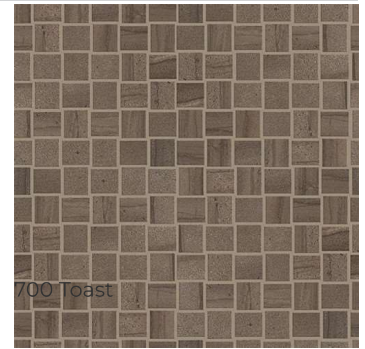

COLISEUM

TILE & STONE

Style Number	CS95Q
Style Name	COLISEUM BASKETWEAVE MOSAIC
Construction	Porcelain
Tile Type	Accent
Tile Size	11.81" x 11.81" | 30 cm x 30 cm
Edges	Cut
Country Of Origin	Turkey
Residential Warranty	1 Year Limited
Installation Area	Exteriors, Floors, Walls

Technical

Shade & Texture Variation V2

*Reference ANSI A137.1 section 6.2.2.10 Dynamic Coefficient of Friction for more information regarding product slip resistance and how site conditions and maintenance effect slip resistance.