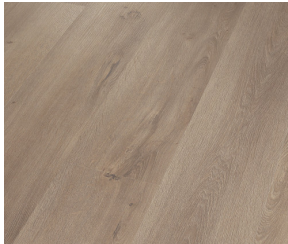

Trim Pieces length: 7' 10" (when ordering please include color number)

SVMPR
Multi Purpose
Reducer

SVTMD
T-Molding

SVQTR
Quarter Round

SVSTR
Stairnose

SVTRK
Molding Track

Colors

1032 Paper White

2026 Light Beech

5051 Light Pewter

5053 Metropolitan Gr

6006 Expressive Brow

7728 Vintage Brown