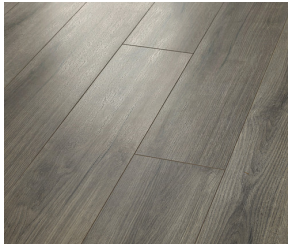

5044 Kismet