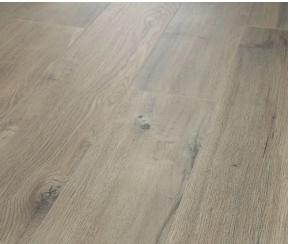

LAMINATE

CASCADE CLASSICS

12 mm

7011 Dark Canyon
shawfloors.com

BUILDER + MULTIFAMILY

Style Number	SL102
Nominal Thickness	12 mm
Nominal Length	47.84"
Nominal Width	6.34"
Profile	Lock N Place
Texture	Embossed in Register
Edge Description	Micro Bevel
Area per Carton	16.85 sq ft
Area per Pallet	909.9 sq ft
Installation Grade	Above, On, Below
GREENGUARD® Certified	Yes
Residential Warranty	30 Years
Warranty	30 Years

Sundry Recommendations

Style Number	Style Name	Coverage
UNDERLAYMENT		
SLSSU	SilentStep Ultra	100 SF per roll
SL100	Selitac	100 SF per roll
SL101	Selitac Tape	1 roll per 600 SF or 1 roll per six boxes
100SU	LU-100	100 SF per roll
SLSFP	SofSound II	200 SF per roll
107SU	2 in 1 Pro	100 SF per roll
SLFOA	Foam	100 SF per roll
CLEANER		
SHCLN	Hard Surface Cleaner	32 oz. spray bottle

Colors

1004 Forge

5004 Alloy

5009 Ashlee Gray

7010 Spice Brown

7011 Dark Canyon