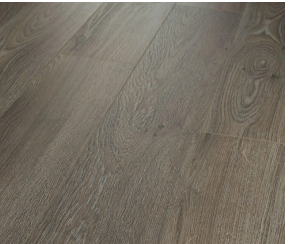

LAMINATE

CASCADE CLASSICS

12 mm

7011 Dark Canyon
shawfloors.com

BUILDER + MULTIFAMILY

Style Number	SL102
Nominal Thickness	12 mm
Nominal Length	47.84"
Nominal Width	6.34"
Profile	Lock N Place
Texture	Embossed in Register
Edge Description	Micro Bevel
Area per Carton	16.85 sq ft
Area per Pallet	909.9 sq ft
Installation Grade	Above, On, Below
GREENGUARD® Certified	Yes
Residential Warranty	30 Years
Warranty	30 Years

Sundry Recommendations

Style Number	Style Name	Coverage
UNDERLAYMENT		
SLSSU	SilentStep Ultra	100 SF per roll
SL100	Selitac	100 SF per roll
SL101	Selitac Tape	1 roll per 600 SF or 1 roll per six boxes
100SU	LU-100	100 SF per roll
SLSFP	SofSound II	200 SF per roll
107SU	2 in 1 Pro	100 SF per roll
SLFOA	Foam	100 SF per roll
CLEANER		
SHCLN	Hard Surface Cleaner	32 oz. spray bottle

Colors

1004 Forge

5004 Alloy

5009 Ashlee Gray

7010 Spice Brown

7011 Dark Canyon