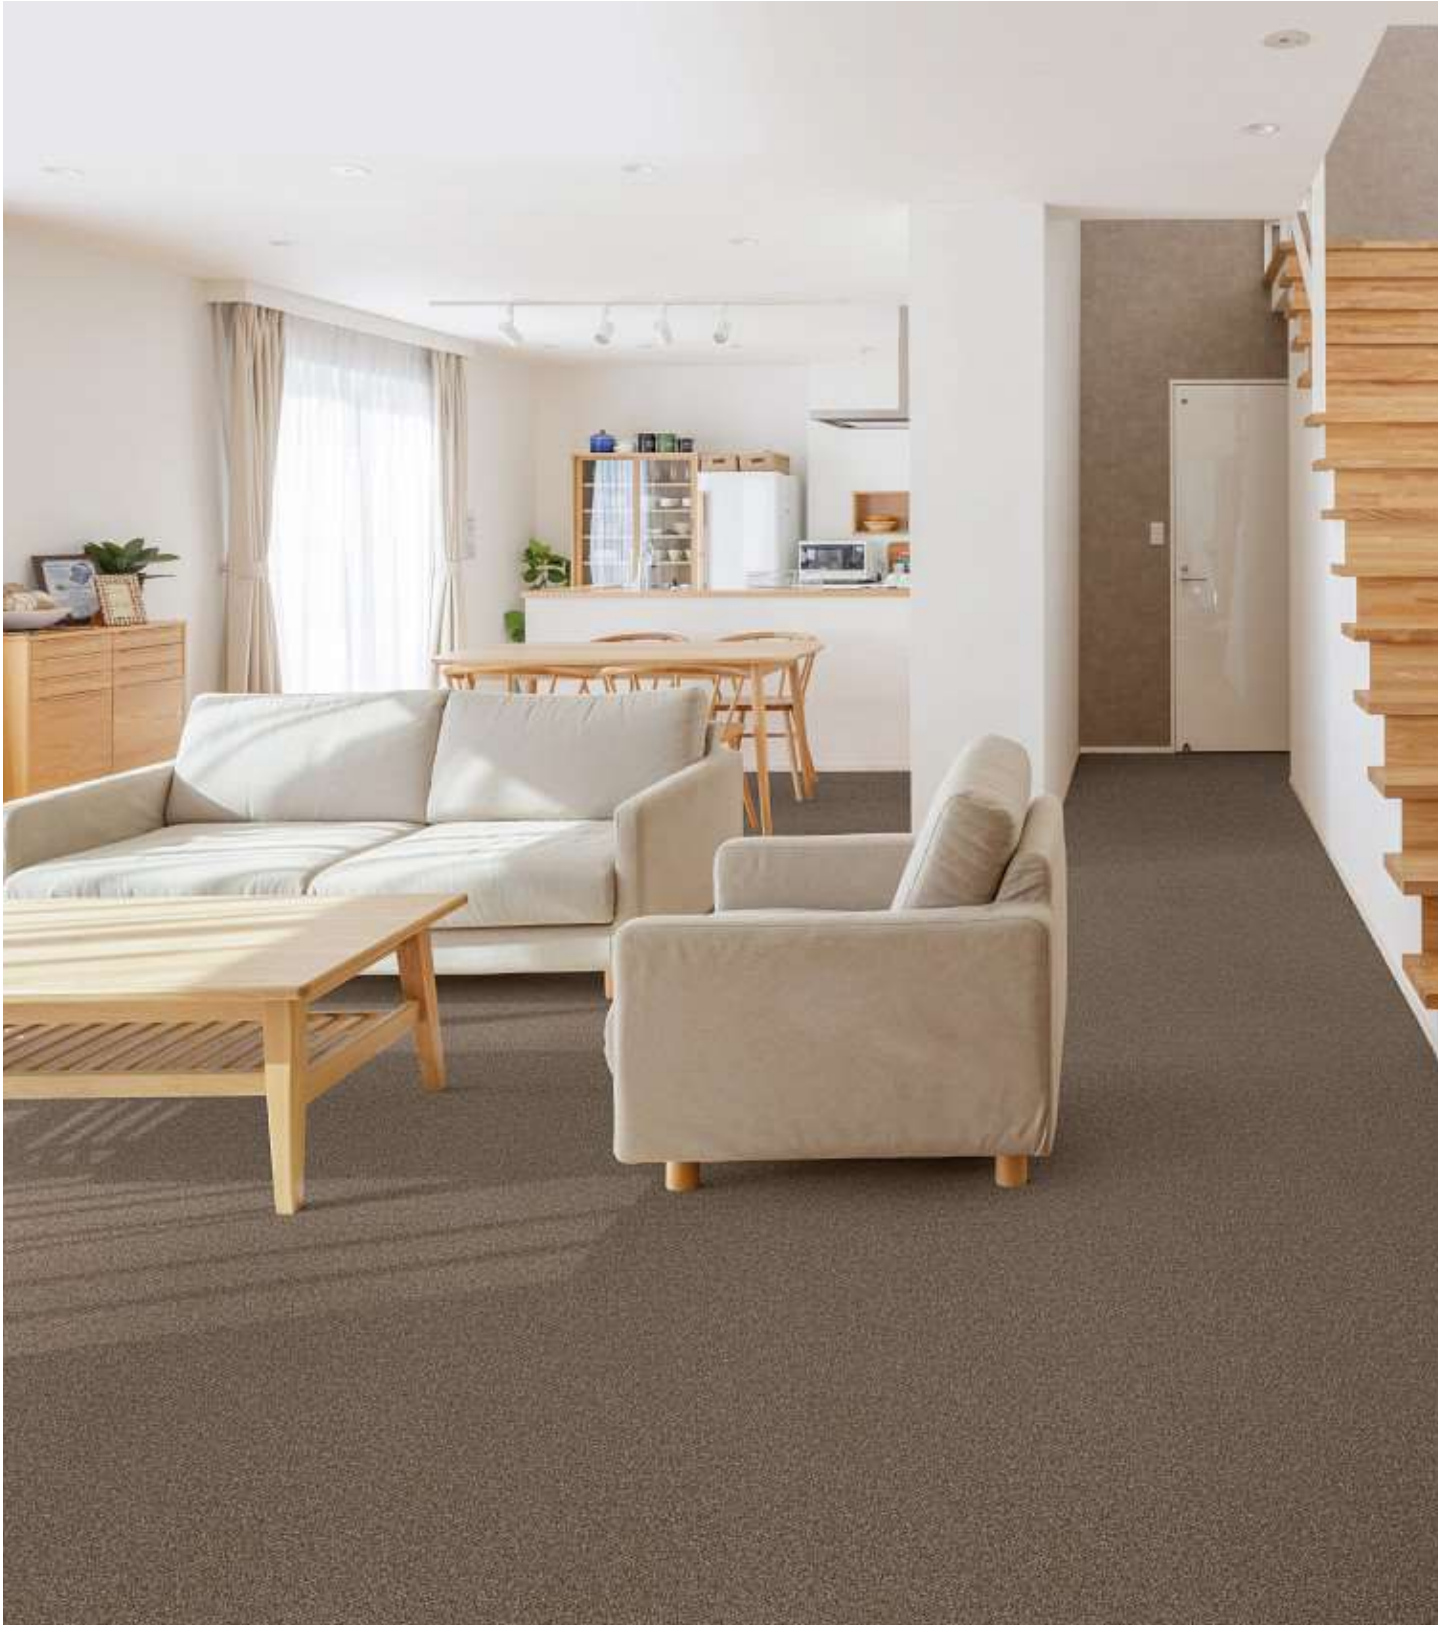

CARPET

TRUSPIRIT I

Broadloom

707 Chestnut

TRUSPIRIT I

CARPET

	US Units	Metric Units
Style Number	5E496	
Product Type	Broadloom	
Collection	Simply The Best	
Description	Textured Cut Pile	
Fiber	100% SD PET Polyester	
Dye Method	Predyed	
Primary Backing	Polypropylene	
Secondary Backing	Classicbac	
Product Size	12 ft	3.66 m
Face Weight	39 oz/yd ²	1322.3 g/m ²
Finished Pile Thickness	0.64 in	16.26 mm
Gauge	5/32 in	25.2 per 10 cm
Tufts	9.8 per in	39 per 10 cm
Density	2194 oz/yd ³	0.081 g/cm ³
Twist Information	5.20	
Number of Colors	12	
Pill Test	Pass	
Durability Rating	3.00	
Warranty	Shaw 15 Year Warranty	
Environmental	CRI Certification (GLP9970)	