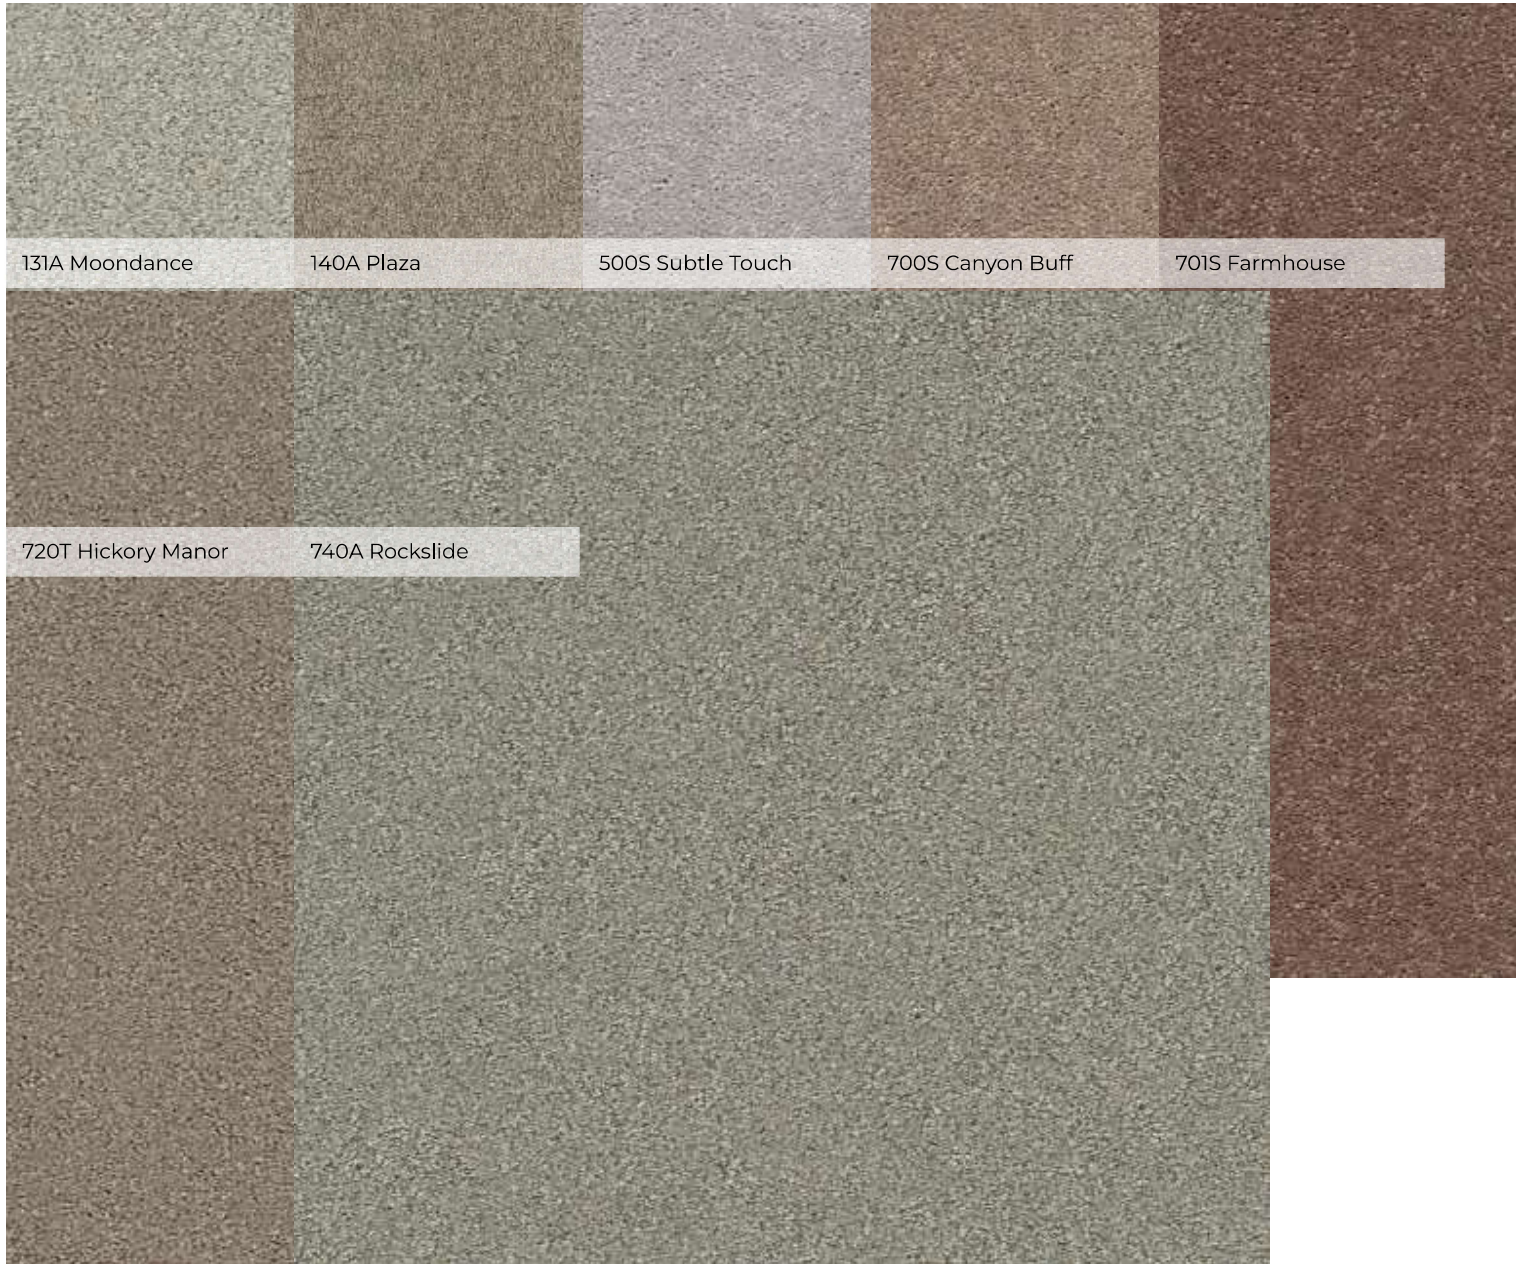

CARPET

MOMENTUM II

Broadloom

700S Canyon Buff

MOMENTUM II

CARPET

	US Units	Metric Units
Style Number	E9968	
Product Type	Broadloom	
Collection	Simply The Best	
Description	Texture	
Fiber	100% PET POLYESTER	
Dye Method	Continuous Dyed	
Primary Backing	Polypropylene	
Secondary Backing	Classicbac	
Product Size	12 ft	3.66 m
Face Weight	39 oz/yd ²	1322.3 g/m ²
Finished Pile Thickness	0.48 in	12.19 mm
Gauge	5/32 in	25.2 per 10 cm
Tufts	7.5 per in	30 per 10 cm
Density	2925 oz/yd ³	0.108 g/cm ³
Twist Information	6.05	
Number of Colors	12	
Pill Test	Pass	
FHA Data UM44D		
Certification Number	52844	
Type	I	
Class	1&2	
Texture	F	
Durability Rating	3.25	
Warranty	Shaw 15 Year Warranty	
Environmental	CRI Certification (GLP8078)	

Colors

For reference purposes only if printed or downloaded.

MOMENTUM II

CARPET

131A Moondance

140A Plaza

500S Subtle Touch

700S Canyon Buff