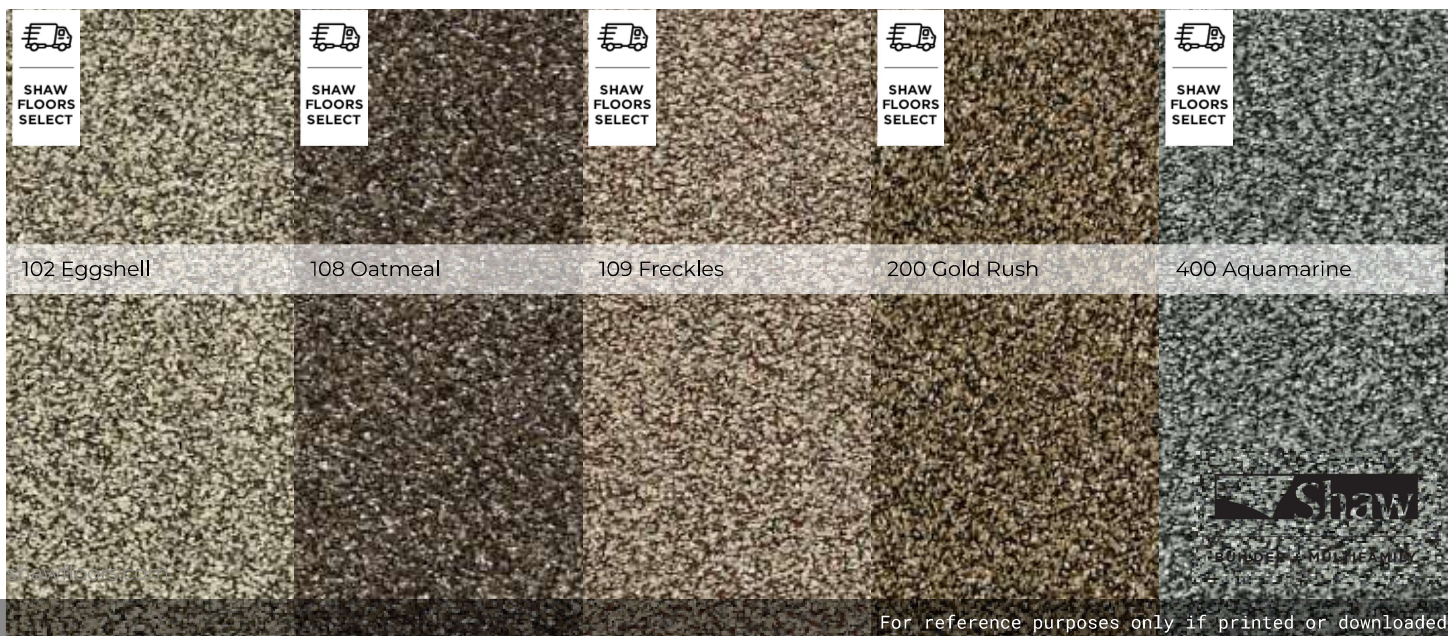

CARPET

PERPETUAL I

Broadloom

700 Khaki

shawfloors.com

For reference purposes only if printed or downloaded.

PERPETUAL I

CARPET

| | US Units | Metric Units |
|--------------------------------|--|-------------------------|
| Style Number | E9692 | |
| Product Type | Broadloom | |
| Collection | Pet Perfect Plus | |
| Description | Texture | |
| Fiber | 100% Anso® High Performance PET | |
| Dye Method | Predyed | |
| Primary Backing | Polypropylene | |
| Secondary Backing | Lifeguard Blue | |
| Product Size | 12 ft | 3.66 m |
| Face Weight | 43.9 oz/yd ² | 1488.5 g/m ² |
| Finished Pile Thickness | 0.67 in | 17.02 mm |
| Gauge | 5/32 in | 25.2 per 10 cm |
| Tufts | 10.0 per in | 39 per 10 cm |
| Density | 2359 oz/yd ³ | 0.087 g/cm ³ |
| Twist Information | 5.58 | |
| Number of Colors | 12 | |
| Pill Test | Pass | |
| FHA Data UM44D | | |
| Certification Number | 53208 | |
| Type | I | |
| Class | 1&2 | |
| Texture | F | |
| Durability Rating | 4.00 | |
| Warranty | Pet Perfect Plus 25 Year Limited Residential Broadloom Carpet Warranty | |
| Environmental | CRI Certification (GLP9970) | |

Features

Super plush and high luster, Perpetual is a casual take on traditional styling. Available in nature-inspired colors with key accents. An infusion of high-contrast fleck creates interest.

Colors