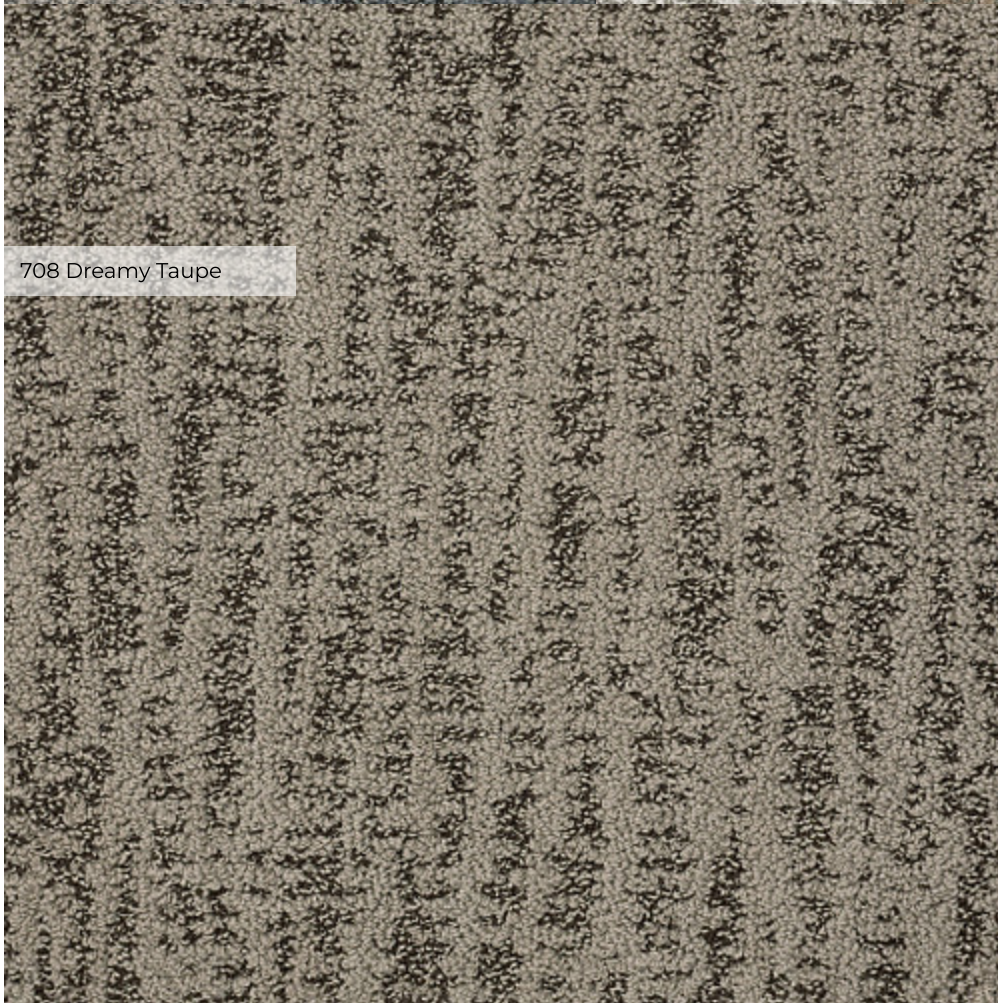

## Features

Inspired by organic patterning found in nature, like peeling bark. The perfect balance of contrast and softness. Available in colors ranging from neutral to gray to bold pops of color.

# CARPET

200 Gold Rush

302 Chameleon

400 Aquamarine

401 Slate

500 Platinum

501 Sterling

505 Steel

510 Nickel

602 Bronze

702 Mahogany

708 Dreamy Taupe