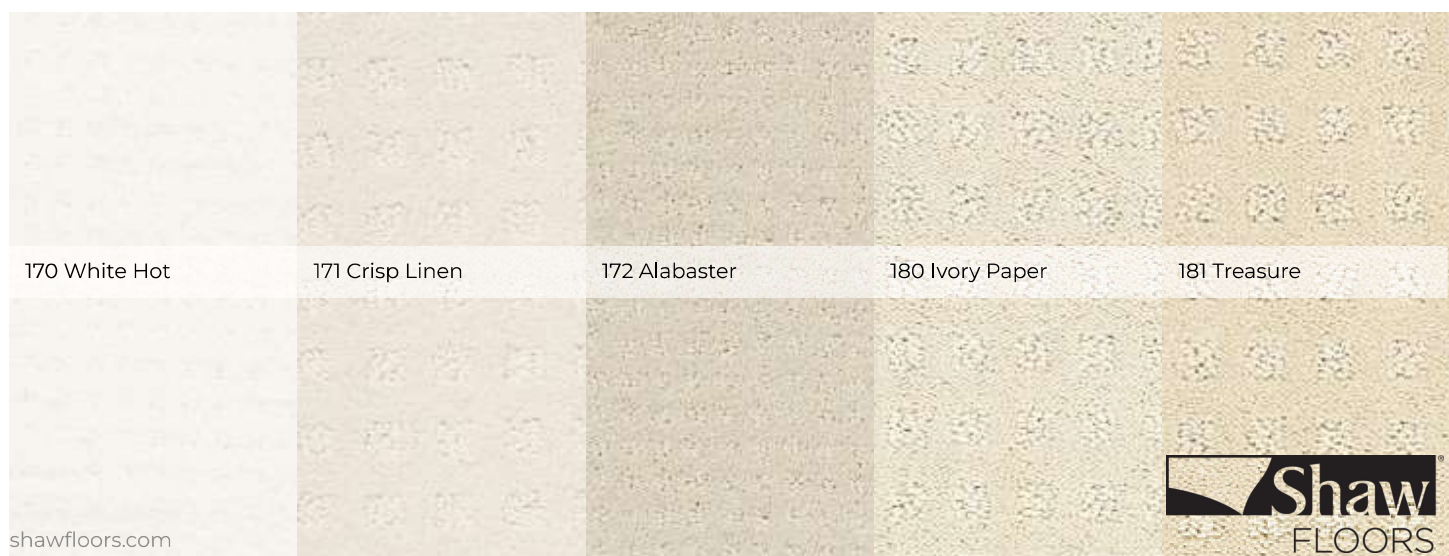

ALLURING DISPOSITION

CARPET

	US Units	Metric Units
Style Number	E9724	
Product Type	Broadloom	
Collection	Foundations	
Description	Pattern	
Fiber	100% ANSO® NYLON	
Dye Method	Continuous Dyed	
Primary Backing	Polypropylene	
Secondary Backing	Softbac Platinum	
Product Size	12 ft	3.66 m
Face Weight	34.1 oz/yd²	1156.2 g/m²
Finished Pile Thickness	0.43 in	10.92 mm
Gauge	1/8 in	31.5 per 10 cm
Tufts	11.7 per in	46 per 10 cm
Density	2855 oz/yd³	0.106 g/cm³
Twist Information	5.00	
Number of Colors	20	
Pattern Repeat	1 in W X 1 in L	2.54 cm W X 2.54 cm L
Pill Test	Pass	
FHA Data UM44D		
Certification Number	52334	
Type	I	
Class	1&2	
Texture	F	
Durability Rating	3.25	
Warranty	Shaw 20 Year Warranty With Stairs	
Environmental	CRI Certification (GLP8878)	

Features

A contemporary pattern to infuse your space with today's modern styling. Available in a timeless palette refreshed for today's home interiors. Warm colors, neutrals and taupes, and essential grays portray comfort and luxury.

Colors

For reference purposes only if printed or downloaded.