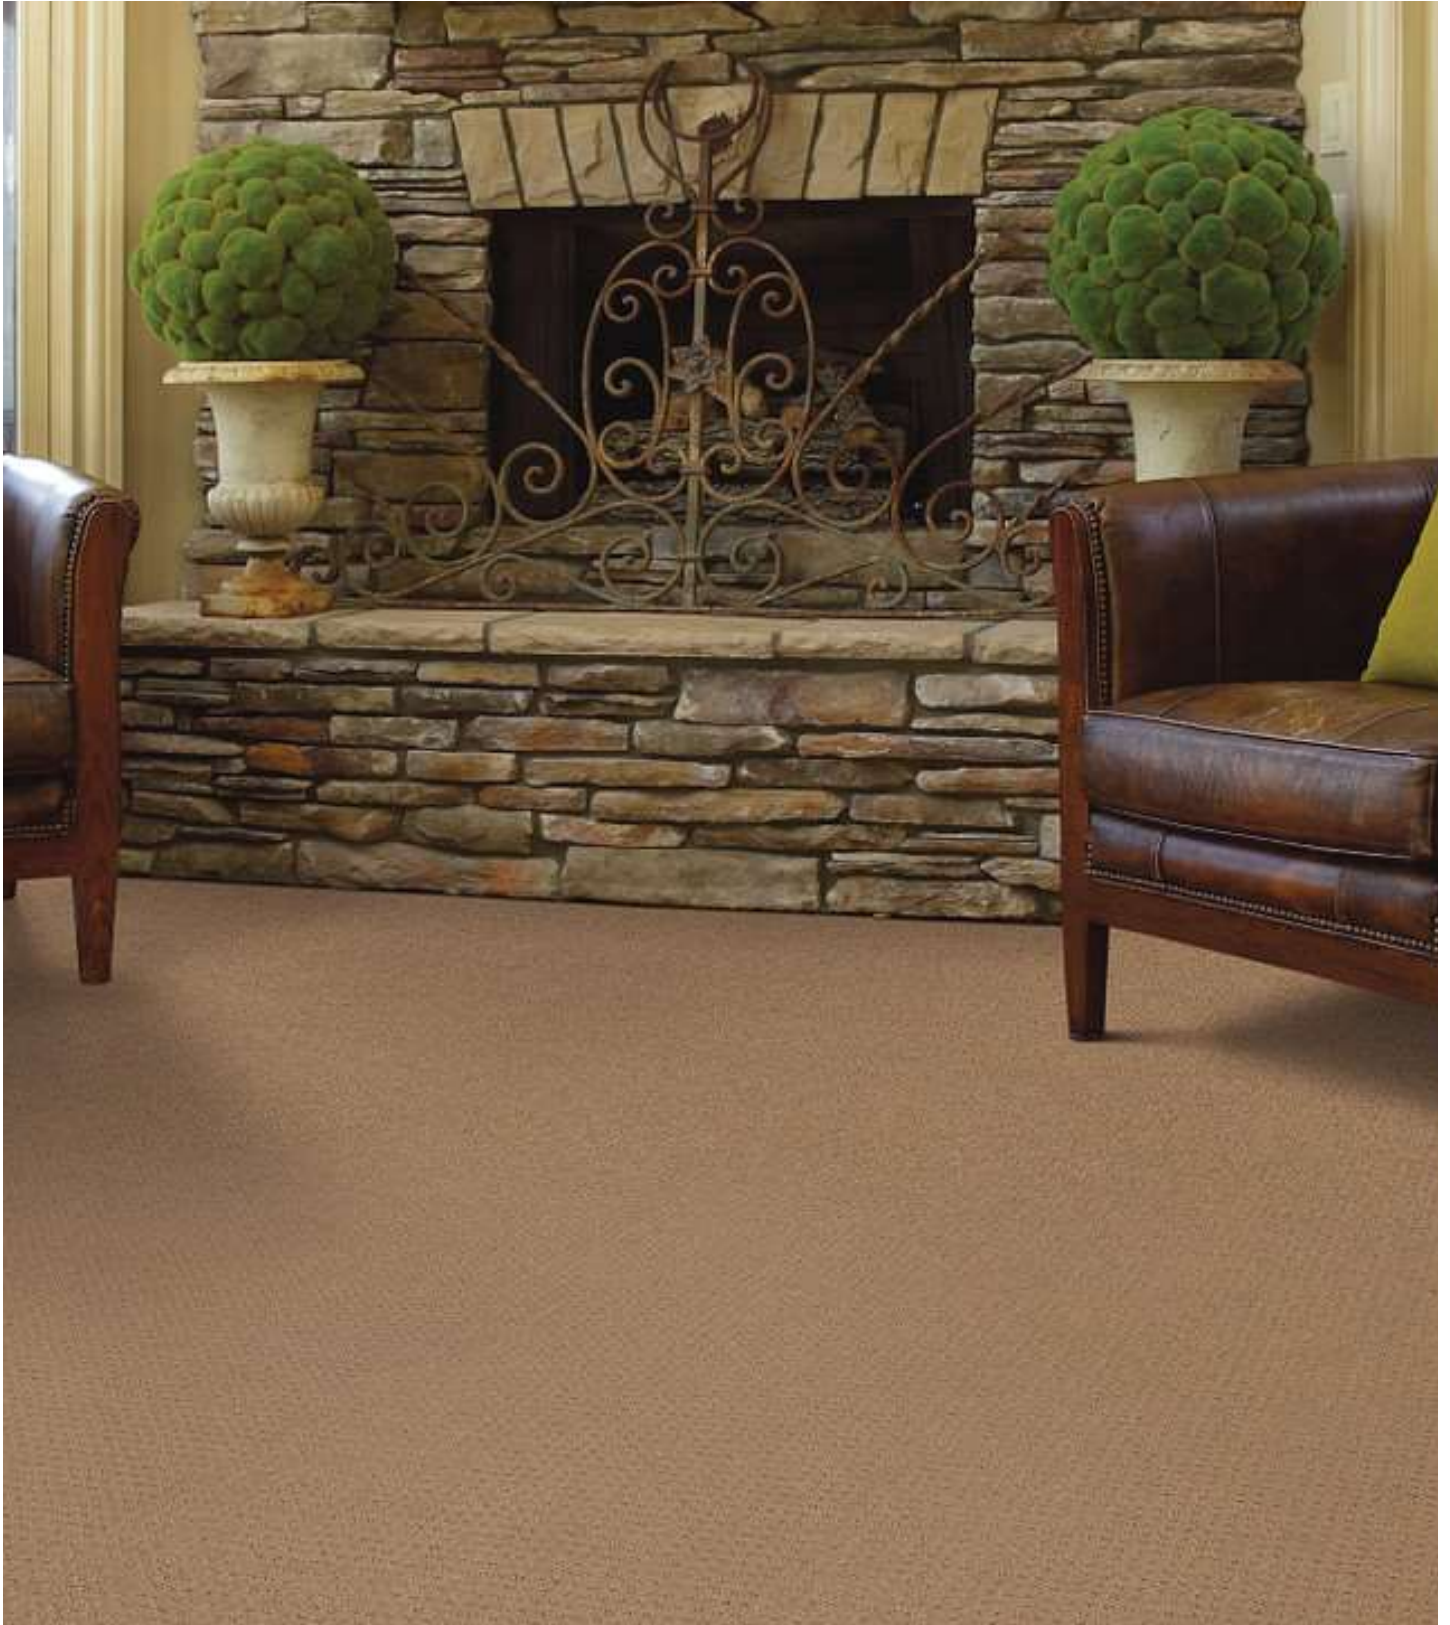

CARPET

ALLURING DISPOSITION

Broadloom

782 Warmth

ALLURING DISPOSITION

CARPET

	US Units	Metric Units
Style Number	E9724	
Product Type	Broadloom	
Collection	Foundations	
Description	Pattern	
Fiber	100% ANSO® NYLON	
Dye Method	Continuous Dyed	
Primary Backing	Polypropylene	
Secondary Backing	Softbac Platinum	
Product Size	12 ft	3.66 m
Face Weight	34.1 oz/yd ²	1156.2 g/m ²
Finished Pile Thickness	0.43 in	10.92 mm
Gauge	1/8 in	31.5 per 10 cm
Tufts	11.7 per in	46 per 10 cm
Density	2855 oz/yd ³	0.106 g/cm ³
Twist Information	5.00	
Number of Colors	20	
Pattern Repeat	1 in W X 1 in L	2.54 cm W X 2.54 cm L
Pill Test	Pass	
FHA Data UM44D		
Certification Number	52334	
Type	I	
Class	1&2	
Texture	F	
Durability Rating	3.25	
Warranty	Shaw 20 Year Warranty With Stairs	
Environmental	CRI Certification (GLP8878)	

Features

A contemporary pattern to infuse your space with today's modern styling. Available in a timeless palette refreshed for today's home interiors. Warm colors, neutrals and taupes, and essential grays portray comfort and luxury.