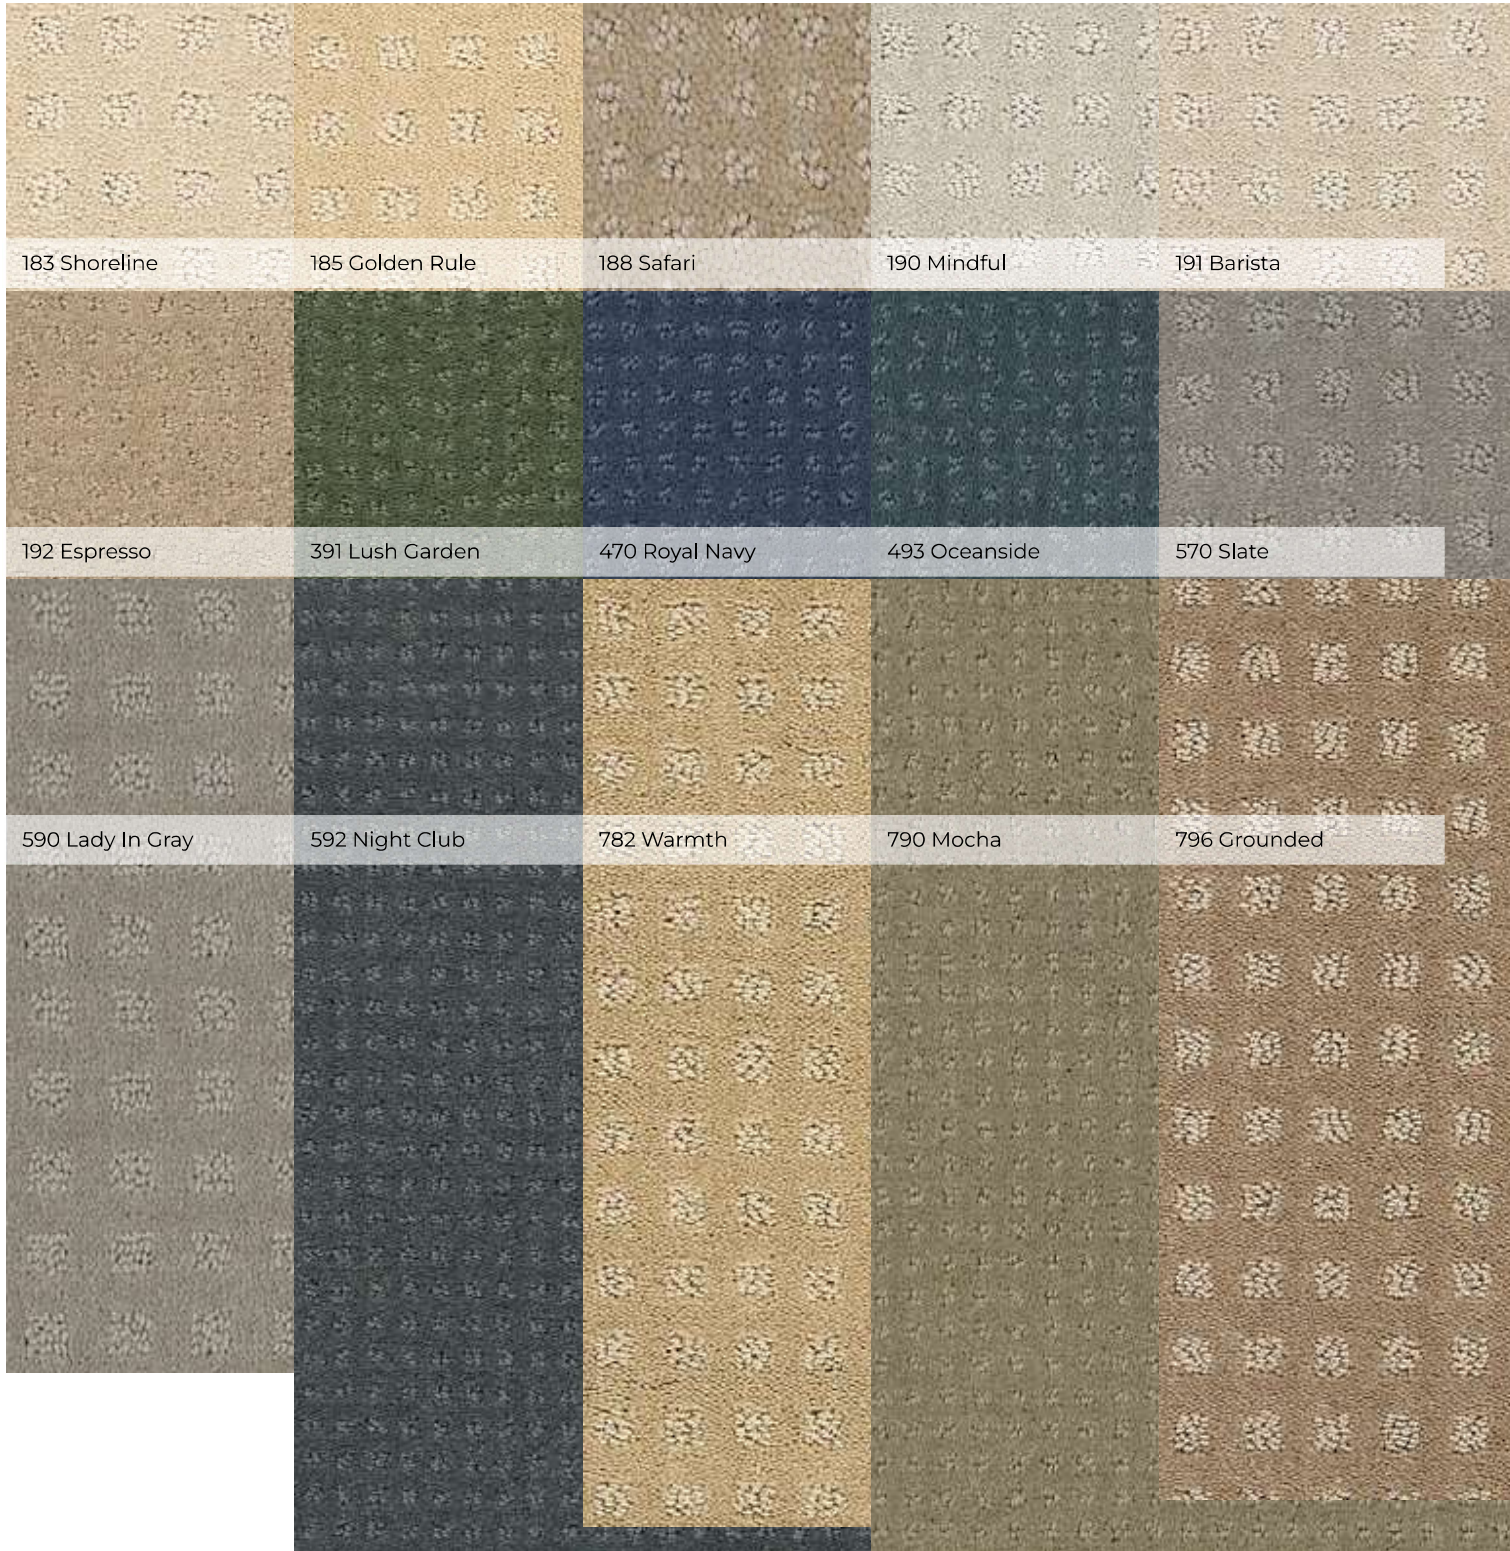

CARPET

ALLURING DISPOSITION

Broadloom

782 Warmth

ALLURING DISPOSITION

CARPET

	US Units	Metric Units
Style Number	E9724	
Product Type	Broadloom	
Collection	Foundations	
Description	Pattern	
Fiber	100% ANSO® NYLON	
Dye Method	Continuous Dyed	
Primary Backing	Polypropylene	
Secondary Backing	Softbac Platinum	
Product Size	12 ft	3.66 m
Face Weight	34.1 oz/yd ²	1156.2 g/m ²
Finished Pile Thickness	0.43 in	10.92 mm
Gauge	1/8 in	31.5 per 10 cm
Tufts	11.7 per in	46 per 10 cm
Density	2855 oz/yd ³	0.106 g/cm ³
Twist Information	5.00	
Number of Colors	20	
Pattern Repeat	1 in W X 1 in L	2.54 cm W X 2.54 cm L
Pill Test	Pass	
FHA Data UM44D		
Certification Number	52334	
Type	I	
Class	1&2	
Texture	F	
Durability Rating	3.25	
Warranty	Shaw 20 Year Warranty With Stairs	
Environmental	CRI Certification (GLP8878)	

Features

A contemporary pattern to infuse your space with today's modern styling. Available in a timeless palette refreshed for today's home interiors. Warm colors, neutrals and taupes, and essential grays portray comfort and luxury.

Colors

For reference purposes only if printed or downloaded.

ALLURING DISPOSITION

CARPET

shawfloors.com

For reference purposes only if printed or downloaded.