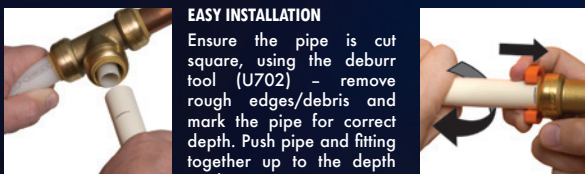

INSTALLATION AND DISCONNECTION

EASY INSTALLATION

Ensure the pipe is cut square, using the deburr tool (U702) - remove rough edges/debris and mark the pipe for correct depth. Push pipe and fitting together up to the depth mark.

FAST DISASSEMBLY

Using the simple disconnect clip or tongs, fittings can be easily changed and reused.

Reliance Worldwide USA
Phone: 1-877-700-4242
Fax: 1-877-700-4280

Reliance Worldwide Canada
Phone: 1-888-820-0120
Fax: 1-905-265-2775