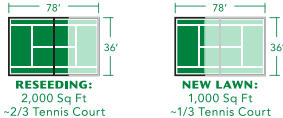

HOW MUCH IT COVERS