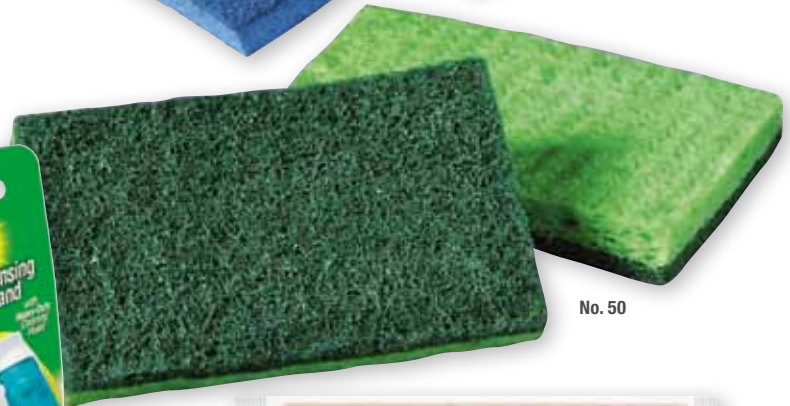

Scotch-Brite™ Soft Scour!™ 9489

This sponge combines no-scratch scrubbing and moisture pick-up all in one! One side scours and the other side wipes up spills or carries cleaning solution to the work surface. Typical applications include tubs, sinks, showers, windows, mirrors and walls.