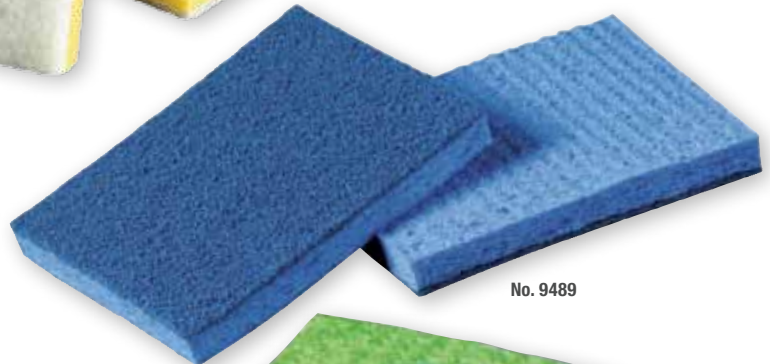

Scotch-Brite™ Light Duty Scrub Sponge 63

Light duty cleaning pad/sponge won't scratch or mar most surfaces. Typical applications: stainless steel, glass, ceramic, fine china, porcelain, countertops and non-stick surfaces.

Scotch-Brite™ Soft Scour!™ 9489

This sponge combines no-scratch scrubbing and moisture pick-up all in one! One side scours and the other side wipes up spills or carries cleaning solution to the work surface. Typical applications include tubs, sinks, showers, windows, mirrors and walls.

Scotch-Brite™ Rescue™ Soap Pad 50

This scrub sponge features a double-action design for easier and more efficient cleaning of pots and pans. The sponge side is full of long-lasting, hard-working detergent that quickly and efficiently removes grease and food particles. The Scotch-Brite™ Scour Pad No. 96 material easily scours away heavy grime and won't sliver, rust or stain like steel wool pads.

No. 550-12 and
No. 481-12 Refill

Scotch-Brite™ Heavy Duty Dishwand 550-12 and 481-12 Refill

Scotch-Brite™ Heavy Duty Dishwand helps to keep hands out of the mess! This popular dishwand has an easy-grip handle along with a heavy duty scour surface for those tough cleaning jobs.

No. 97030

Scotch-Brite™ Greener Clean Natural Fiber Non-Scratch Scrub Sponge 97030

Non-Scratch scrubbing fibers are made from 50% natural agave plant, a highly flexible and renewable resource. Sponge contains 100% natural materials, of which 23% is recycled paper. Won't scratch or mark most surfaces and can be used on cookware (pots, pans, utensils), non-stick surfaces, dishes, countertops, tables and kitchen equipment.