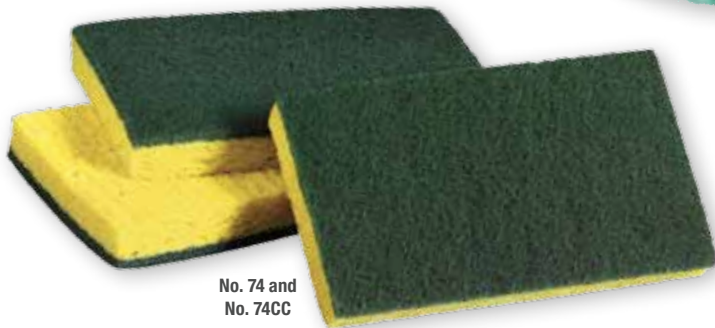

No. 3000 and
No. 3000CC

No. 74 and
No. 74CC

Scotch-Brite™ Medium Duty Scrub Sponge 74 and 74CC

Dual-action cleaning tool. On one side, it's a No. 96 scouring pad for scrubbing and cleaning. On the other side, the cellulose sponge quickly wipes up spills and messes and can carry cleaning solutions to the work surface.