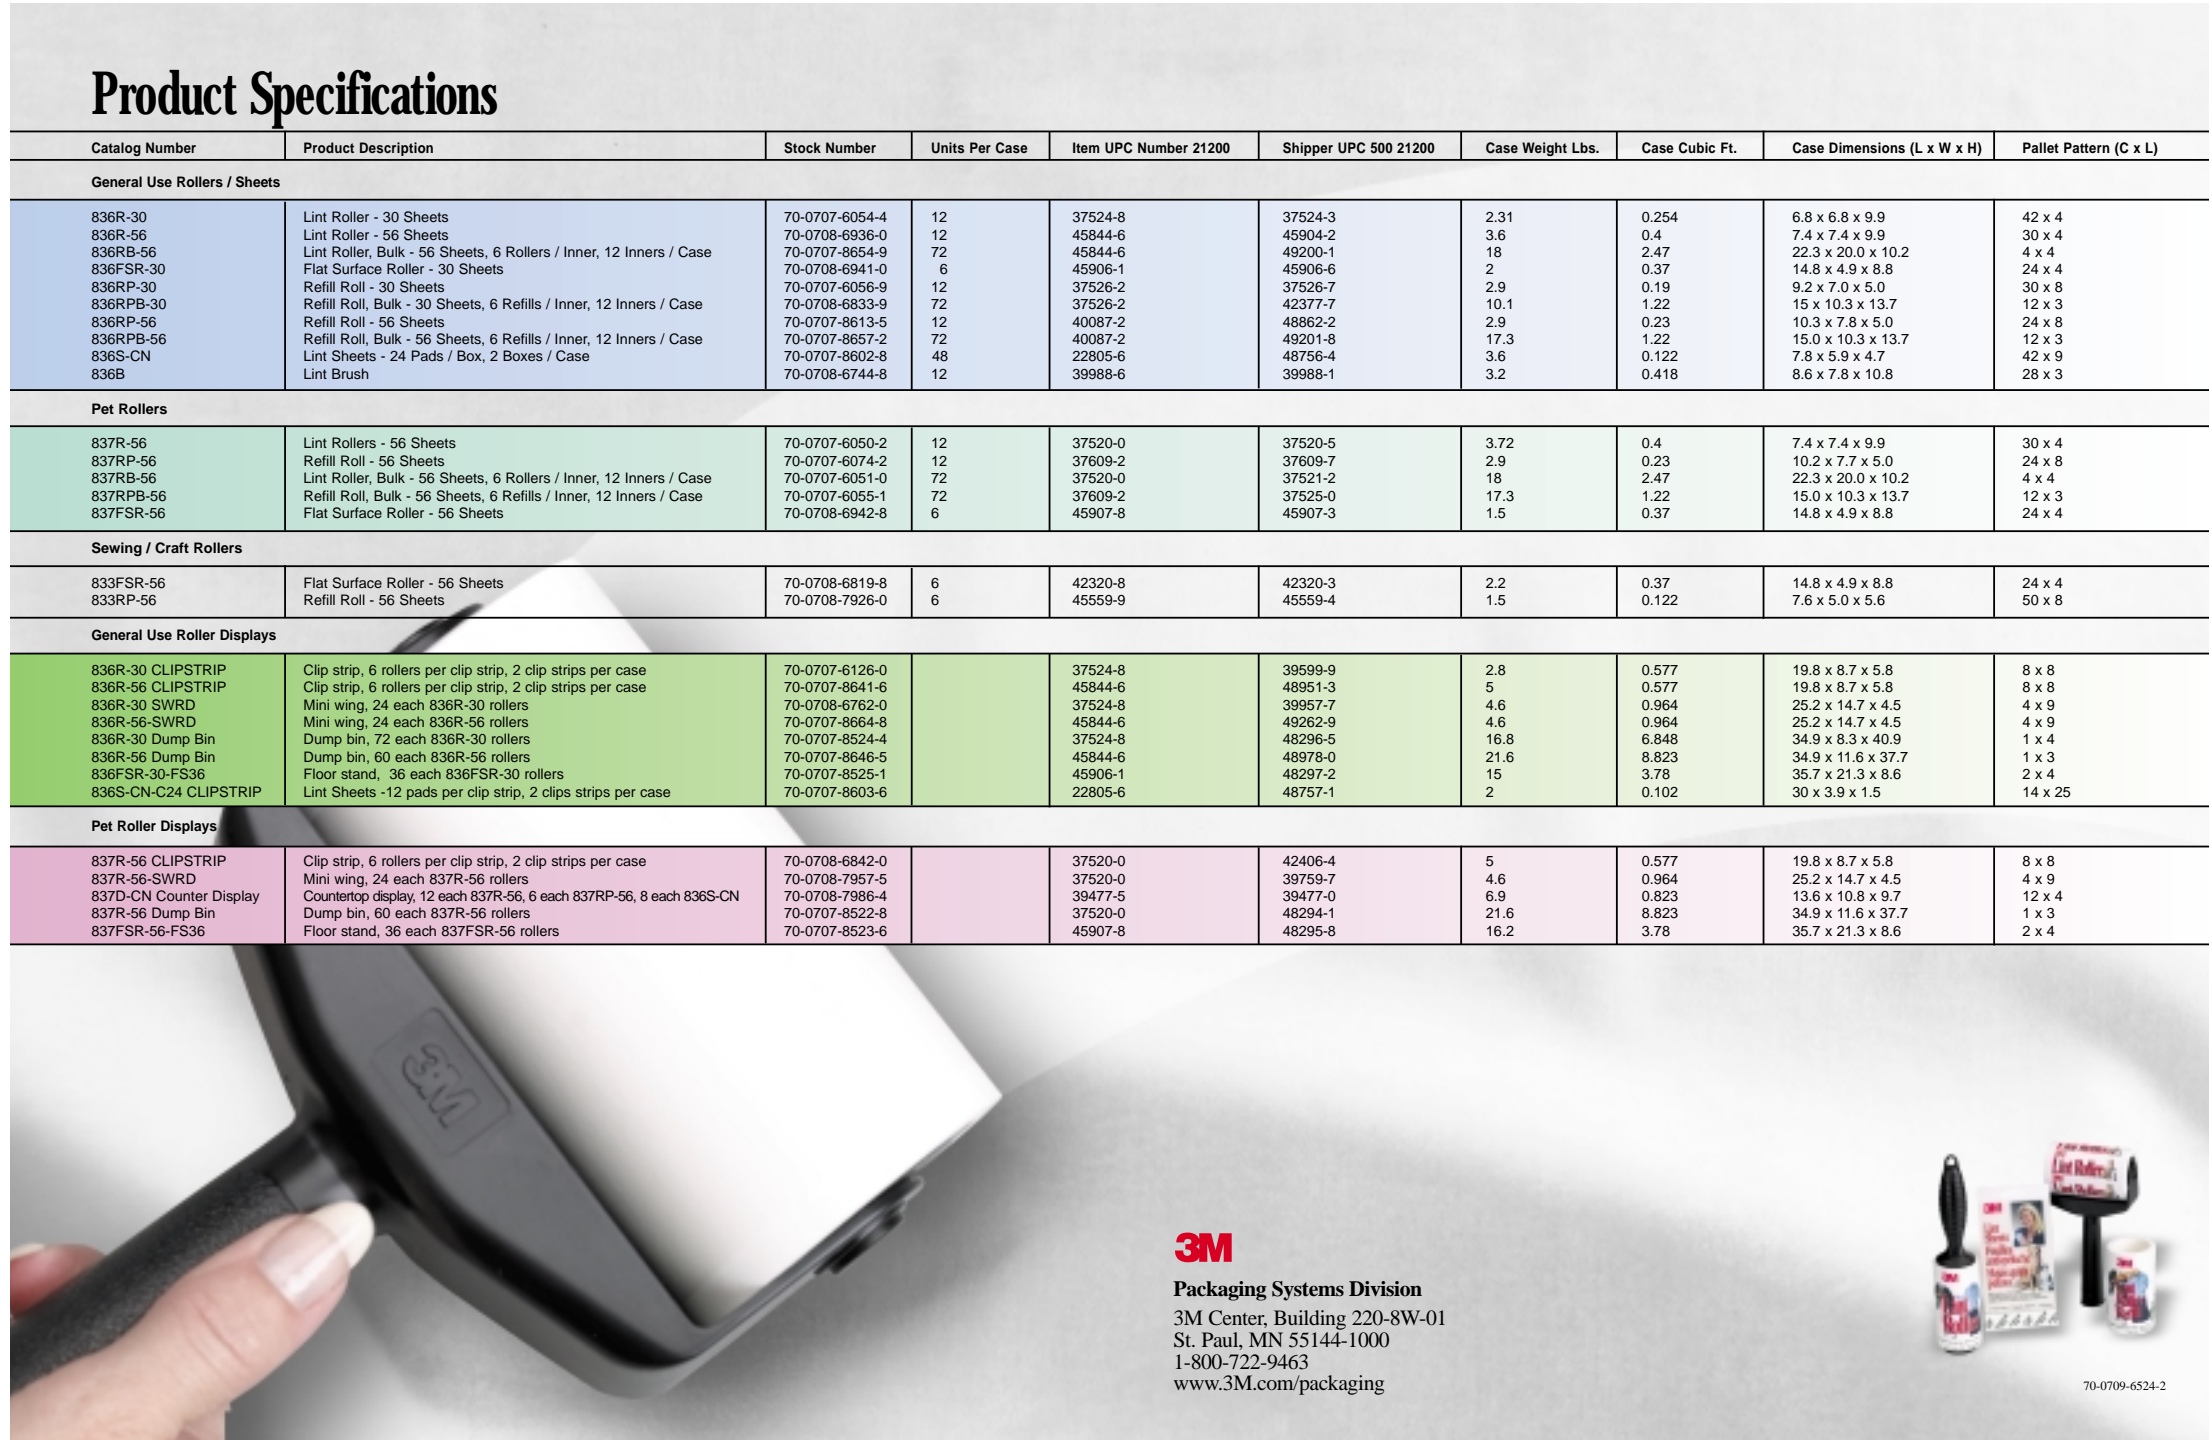

3M Lint Removal Products

3M
Packaging Systems Division
3M Center, Building 220-8W-01
St. Paul, MN 55144-1000
1-800-722-9463
www.3M.com/packaging

70-0709-6524-2