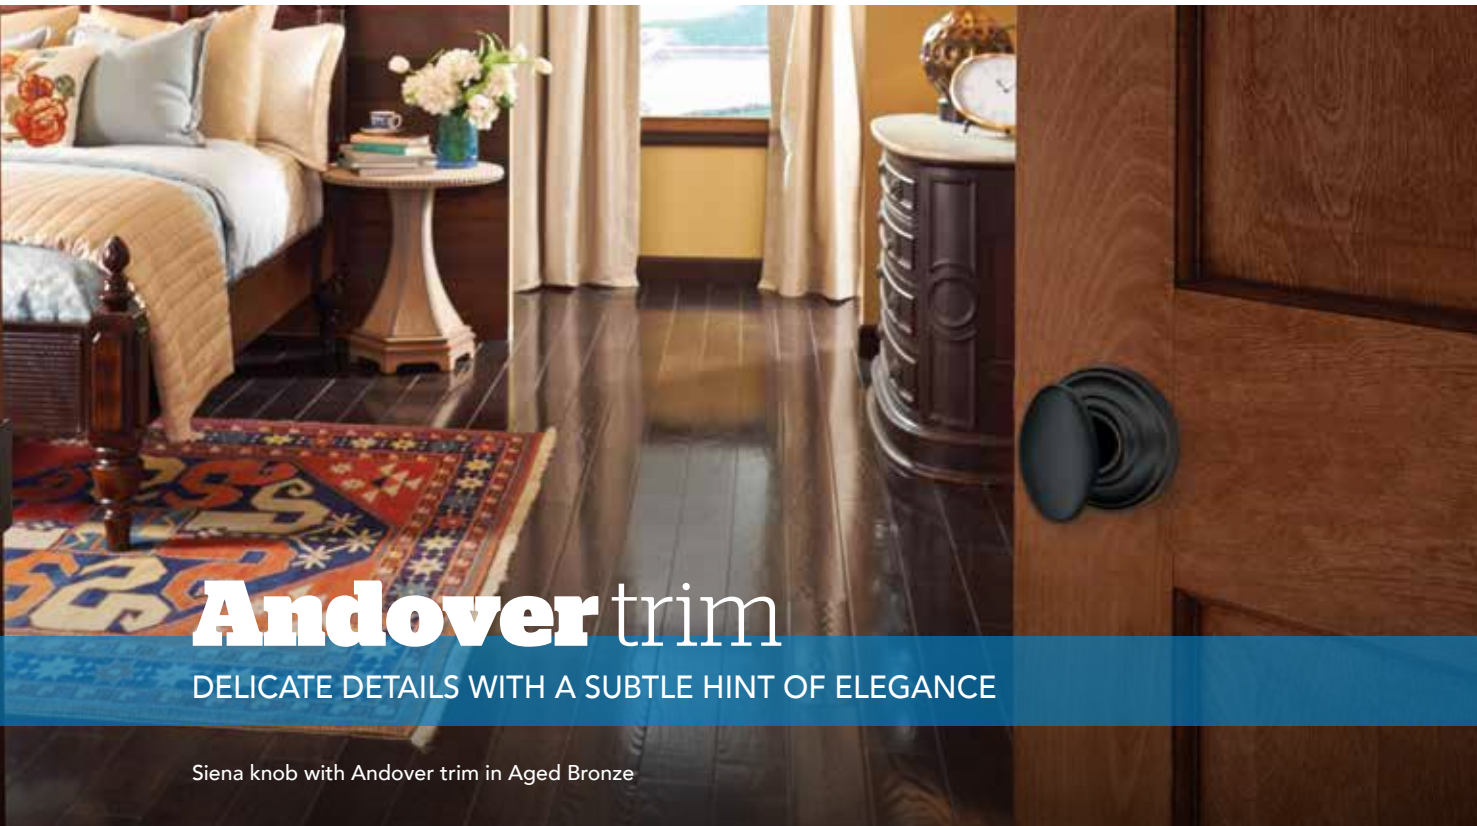

Andover trim

DELICATE DETAILS WITH A SUBTLE HINT OF ELEGANCE

Siena knob with Andover trim in Aged Bronze