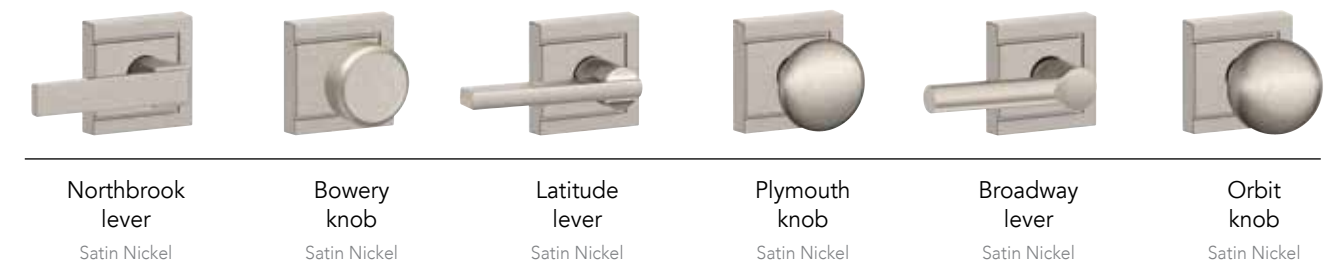

FOR COMPLETE LISTING, PLEASE VISIT SCHLAGE.COM (FINISHES DON'T INCLUDE HANDLESSET INTERIORS)

Greyson trim

ELEGANCE AND CONTEMPORARY APPEAL ADD A TASTEFUL TOUCH

Bowery knob with Greyson trim in Polished Nickel

RECOMMENDED PAIRINGS

Greyson trim features concealed screws

STYLE & FINISH OPTIONS FOR GREYSON TRIM

	505/605	608	609	613	618	619	620	621	622	625	626	716
Merano lever						■			■	■	■	■
Andover knob						■				■	■	■
Broadway lever						■			■	■	■	■
Bowery knob				■	■				■	■	■	■
Sacramento lever					■	■				■	■	■
Latitude lever					■	■			■	■	■	■

FOR COMPLETE LISTING, PLEASE VISIT SCHLAGE.COM (FINISHES DON'T INCLUDE HANDLESET INTERIORS)

Upland trim

A SIMPLISTIC DESIGN THAT FOCUSES ON THE BEAUTY OF ITS SHAPE

Northbrook lever with Upland trim in Satin Nickel

RECOMMENDED PAIRINGS

UPLAND TRIM IS ONLY AVAILABLE IN SATIN NICKEL. FOR COMPLETE LISTING, PLEASE VISIT SCHLAGE.COM

Schlage Sense™

STRENGTH. STYLE. SMARTS. NO LONGER MUTUALLY EXCLUSIVE.

Schlage Sense™ Smart Deadbolt with Century trim in Matte Black