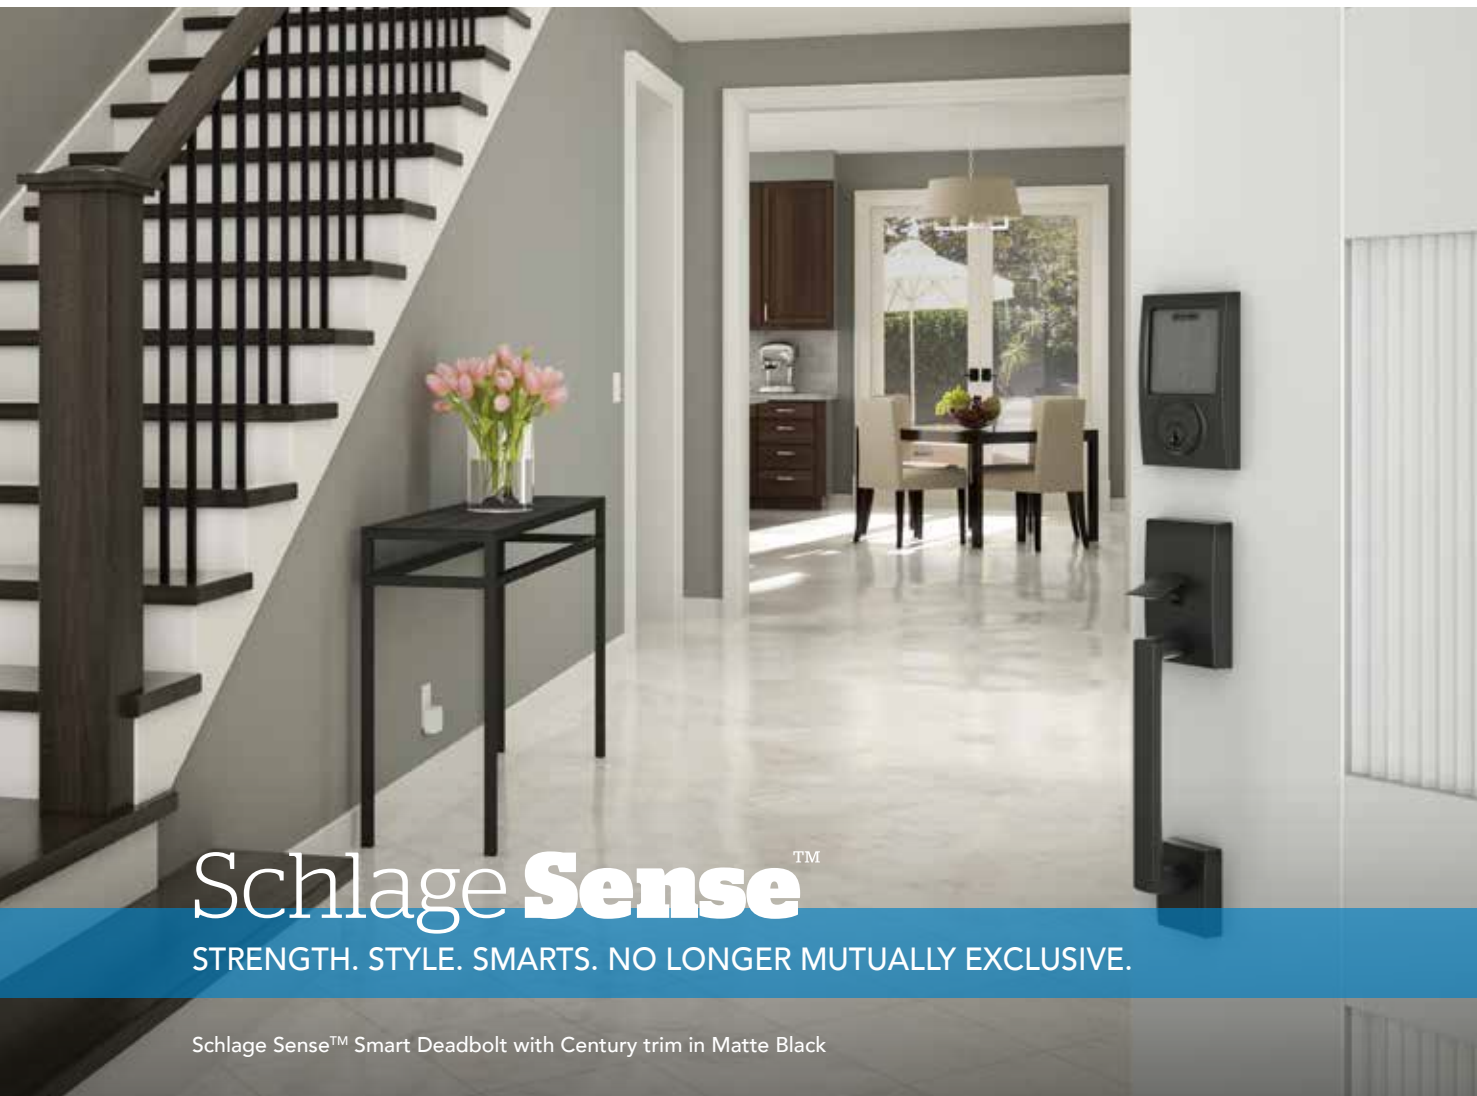

Schlage Sense™

STRENGTH. STYLE. SMARTS. NO LONGER MUTUALLY EXCLUSIVE.

Schlage Sense™ Smart Deadbolt with Century trim in Matte Black

The Schlage Sense™ Smart Deadbolt makes every day easier and more convenient. Use the free app for iOS and Android™ to share access, update the lock to the latest features, and more. Add the Schlage Sense Wi-Fi Adapter (sold separately) to your home Wi-Fi network so you can lock/unlock from anywhere.*

**STYLE & FINISH
OPTIONS FOR
SCHLAGE SENSE**

Camelot deadbolt													
Century deadbolt													

*For best results, Schlage Sense Wi-Fi Adapter must be connected to Wi-Fi and in Bluetooth range (about 40 feet) from the lock.