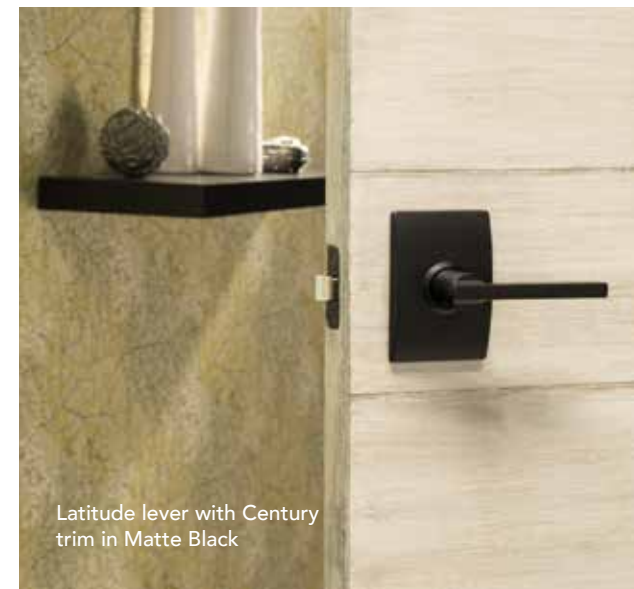

Century trim

CHIC WITH A SLIGHTLY CURVED SHAPE THAT IS SIMPLE YET IMAGINATIVE

Schlage Sense™ Smart Deadbolt with Century trim in Satin Nickel

Latitude lever with Century trim in Matte Black

Schlage Touch™ Keyless Latitude lever with Century trim in Matte Black