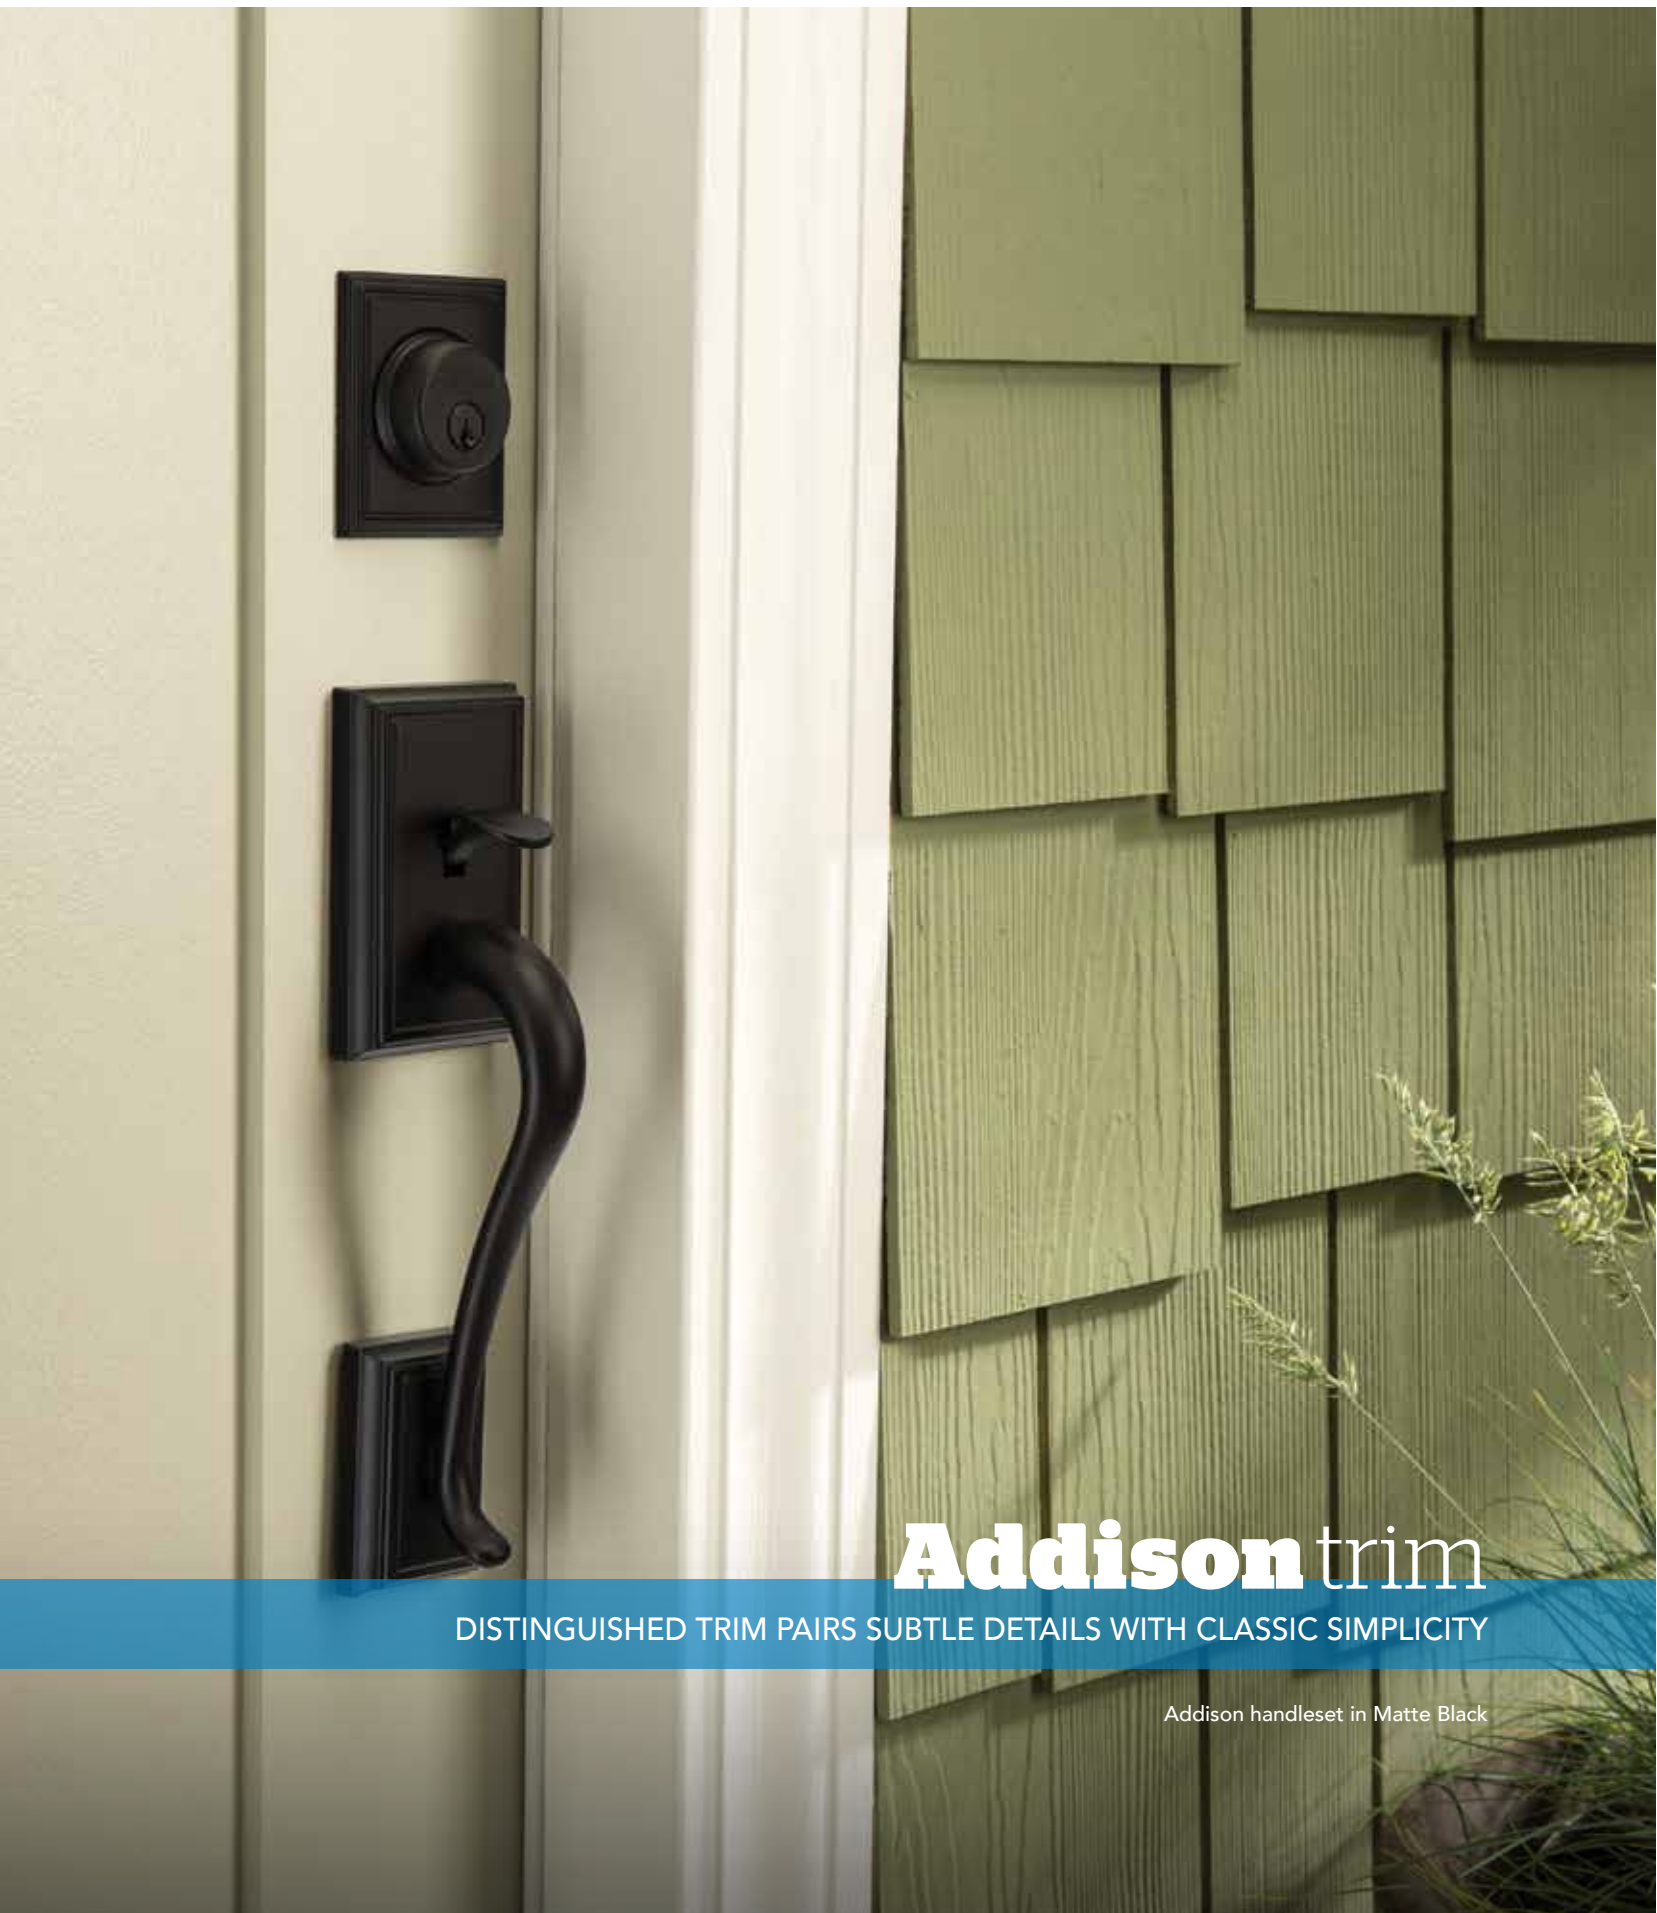

Addison trim

DISTINGUISHED TRIM PAIRS SUBTLE DETAILS WITH CLASSIC SIMPLICITY

Addison handleset in Matte Black