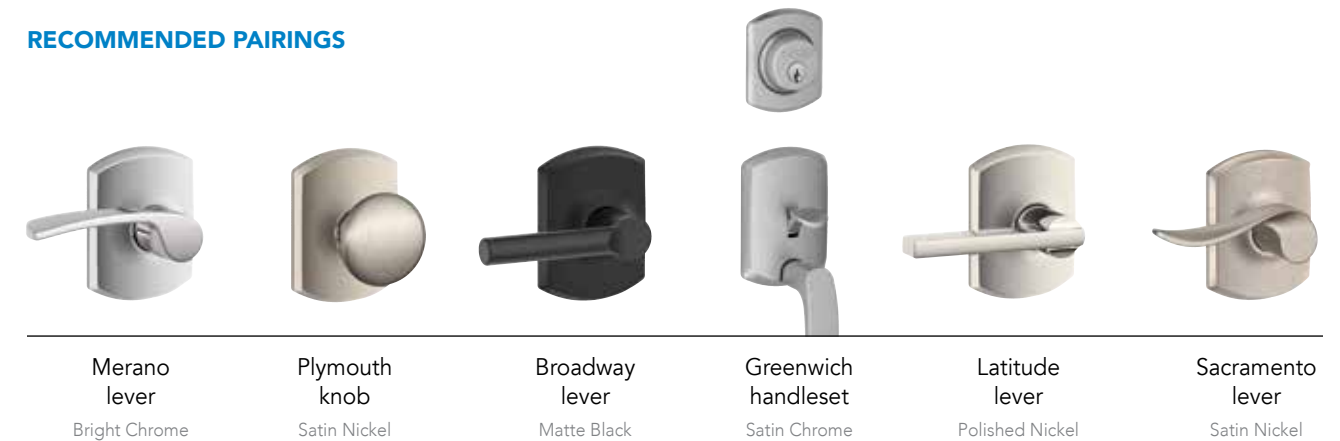

	505/605	608	609	613	618	619	620	621	622	625	626	716
Schlage Connect						■			■	■	■	■
Bowery knob					■	■			■	■	■	■
Broadway lever						■			■	■	■	■
Century handleset					■	■			■	■	■	■
Merano lever						■			■	■	■	■
Latitude lever					■	■			■	■	■	■

FOR COMPLETE LISTING, PLEASE VISIT SCHLAGE.COM (FINISHES DON'T INCLUDE HANDLESSET INTERIORS)

Greenwich trim

MODERN AND STYLISH THAT LENDS A CHIC TOUCH OF SIMPLICITY

Greenwich handleset in Satin Nickel

Broadway lever with Greenwich trim in Matte Black

The Greenwich trim has a subtle arch design with a Californian flair and was inspired by the look and feel of Mid-Century Modern homes.

RECOMMENDED PAIRINGS

STYLE & FINISH OPTIONS FOR GREENWICH TRIM

	505/605	608	609	613	618	619	620	621	622	625	626	716
Merano lever												
Plymouth knob												
Broadway lever												
Greenwich handleset												
Latitude lever												
Sacramento lever												

FOR COMPLETE LISTING, PLEASE VISIT SCHLAGE.COM (FINISHES DON'T INCLUDE HANDLESSET INTERIORS)

Greyson trim

ELEGANCE AND CONTEMPORARY APPEAL ADD A TASTEFUL TOUCH

Bowery knob with Greyson trim in Polished Nickel