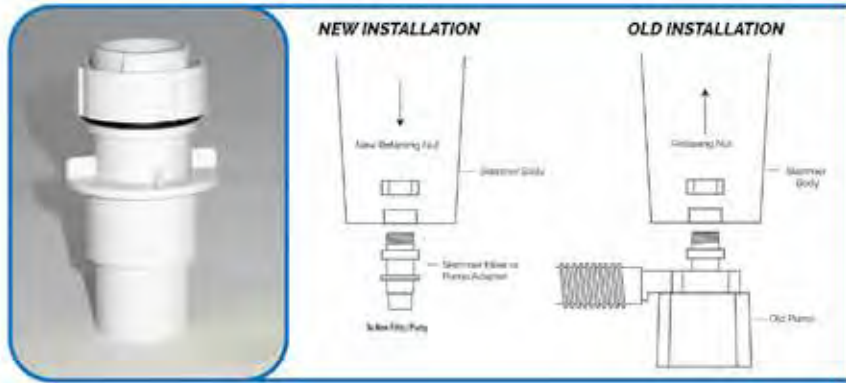

71001
Pool Filter Pump Converter

1. Pump adapter for skimmers on self setting pools
   - Allows replacement of pump on self setting pools
   - Connects to most self setting pool skimmers
   - Use any after market pools filter & pump
   - Easy installation • Fits 1-1/4" & 1-1/2" hose
2. Case Qty: 12