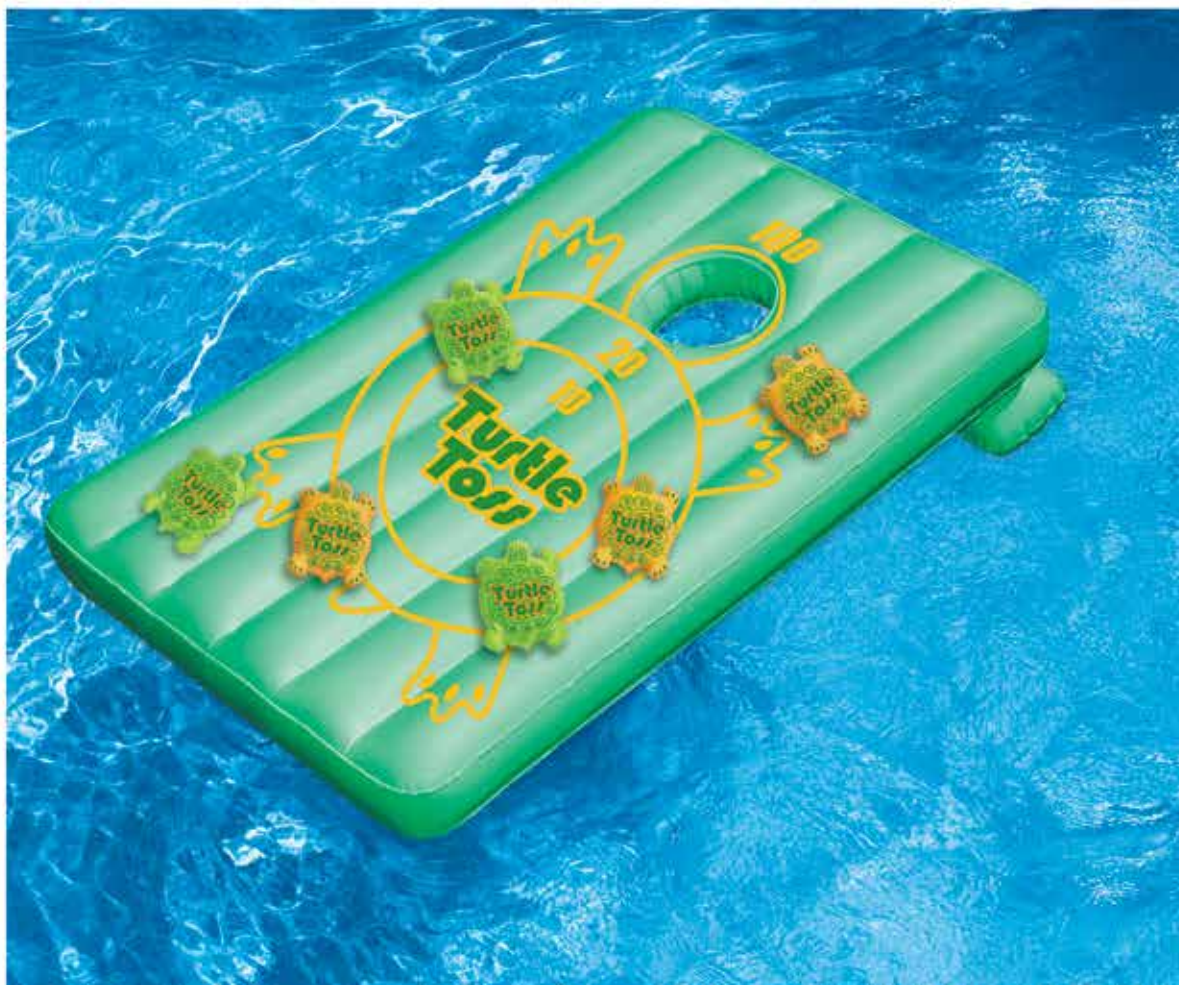

Inflatable floating volleyball. Complete with game ball. Inflate & play! Case Qty: 6

9028

ShootBall

Inflatable multi-port ball game complete with 3 game balls. Case Qty: 12

90287

Giant Ring Toss™

Includes 5 giant tossing rings, which are great for flotation fun too!
Case Qty: 4

9084

Log Flume Joust Set™

2 inflatable logs and 2 inflatable log boppers. Just add kids and water to let the fun begin!
Case Qty: 6

90660

Inflatable TurtleToss™ Game

Floating in-pool or poolside "Corn Hole" style bean bag toss game. Includes TurtleToss game platform & 6 color coded turtle bean bags.
Case Qty: 6