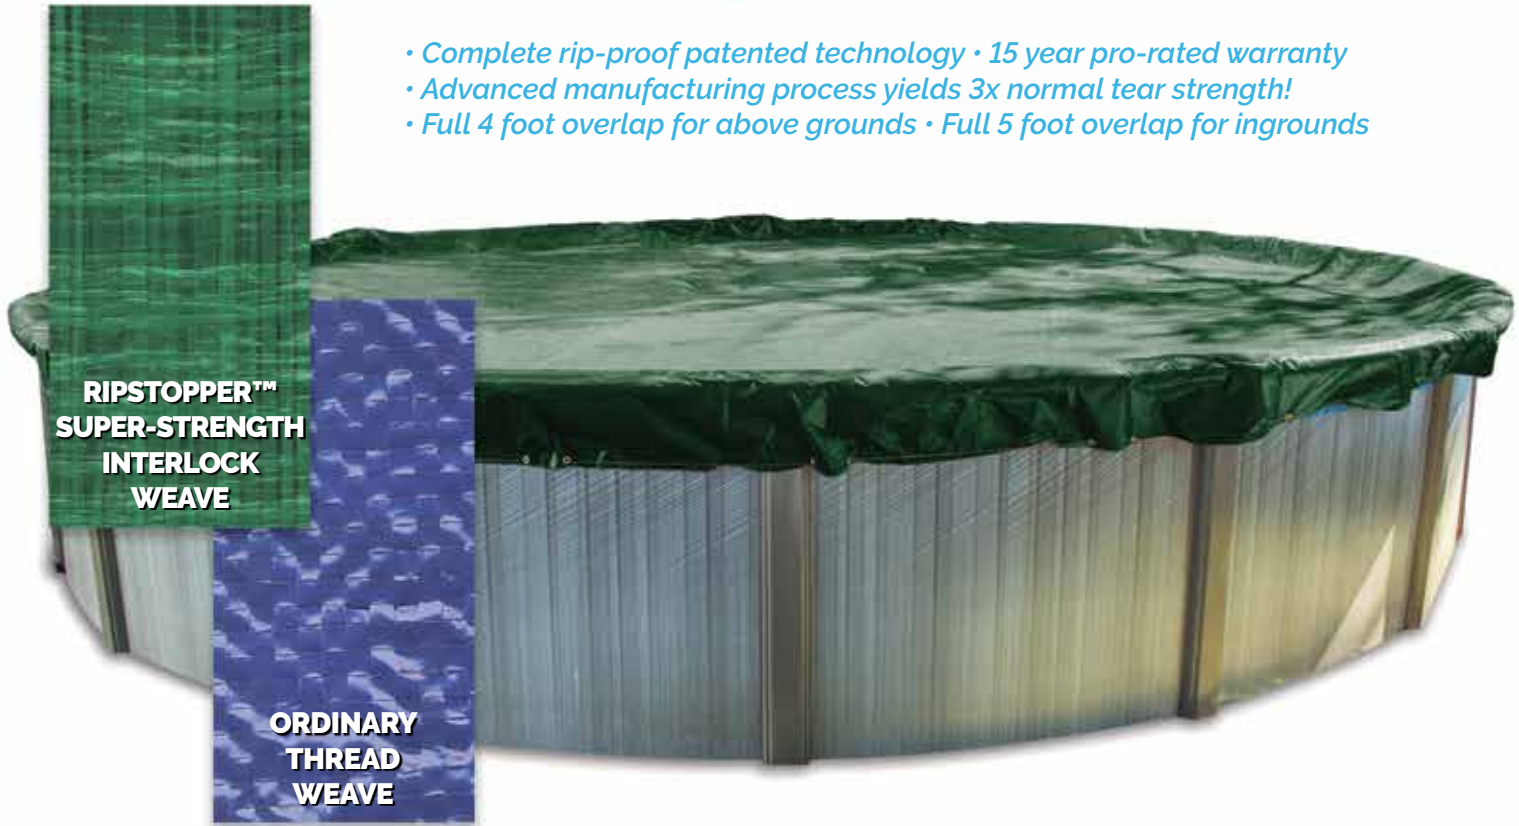

RIPSTOPPER

The strongest Winter Cover on the planet!

- Complete rip-proof patented technology • 15 year pro-rated warranty
- Advanced manufacturing process yields 3x normal tear strength!
- Full 4 foot overlap for above grounds • Full 5 foot overlap for ingrounds

Swimline Winter Covers available for:

- Above ground round or oval
- In ground rectangular
- Step flap ingrounds for right or left stepped pools

SuperGuard
1 year full guarantee
8 year pro-rated warranty
8 x 8 scrim

SupremeGuard
1 year full guarantee
10 year pro-rated warranty
12 x 12 scrim

SilverKing
2 year full guarantee
15 year pro-rated warranty
12 x 12 scrim
Many sizes available with 4 ft. overlap