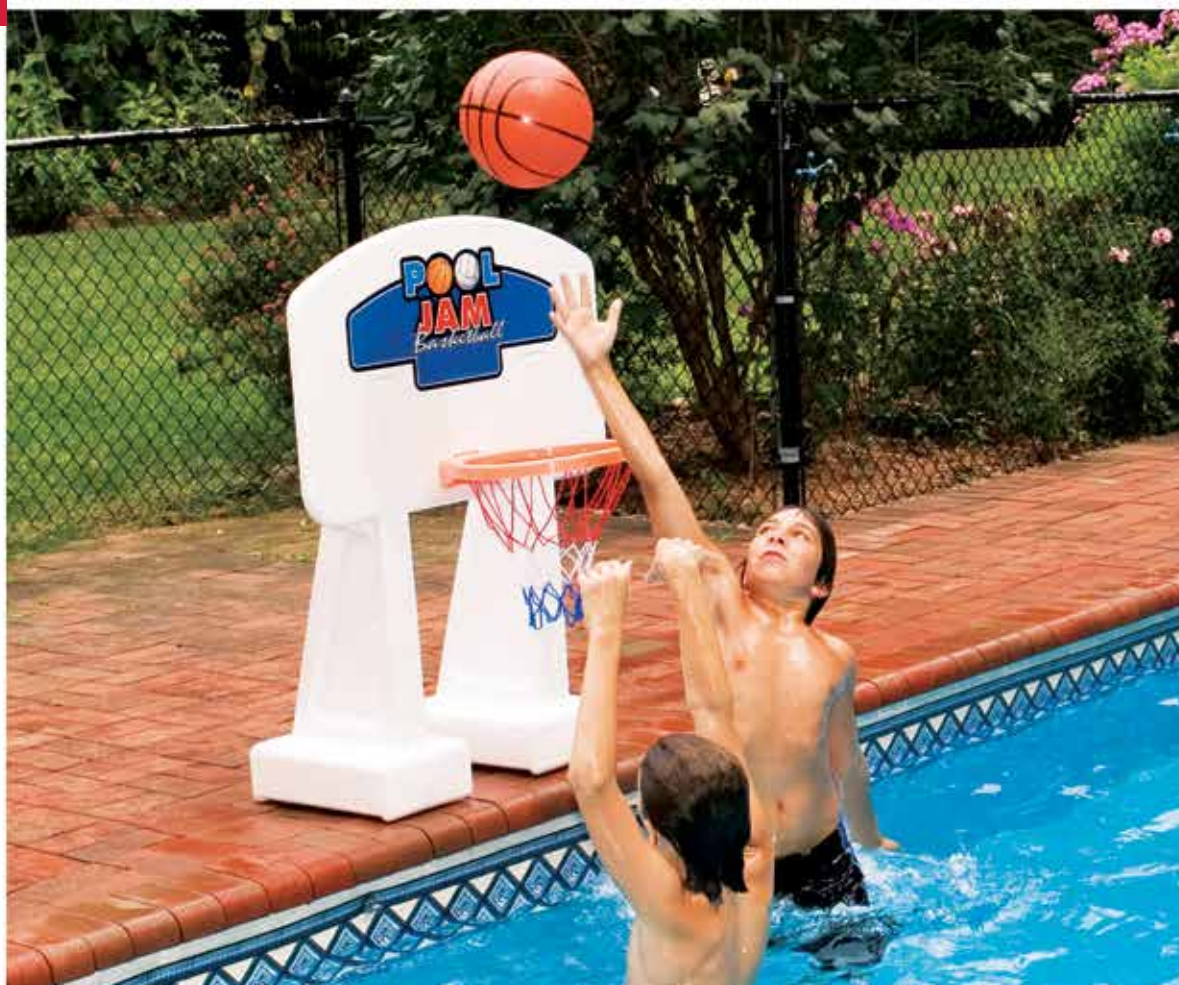

9191

**Pool Jam Combo
Above Ground
Volleyball &
Basketball Game**

High end quality for above ground pools! Featuring hard-body design with super-size basketball backboard, plus across the pool volleyball! Case Qty: 1

TWO GAMES IN ONE!

TWO GAMES IN ONE!

High end, blow molded, combination volleyball/ basketball game. Complete two game set includes real feel basketball & volleyball plus heavy duty volleyball net.

**ABOVE GROUND GAMES
FEATURE BREAK-AWAY
BRACKET FOR SAFE
& EASY ATTACHMENT
TO ANY POOL TOP RAIL!**