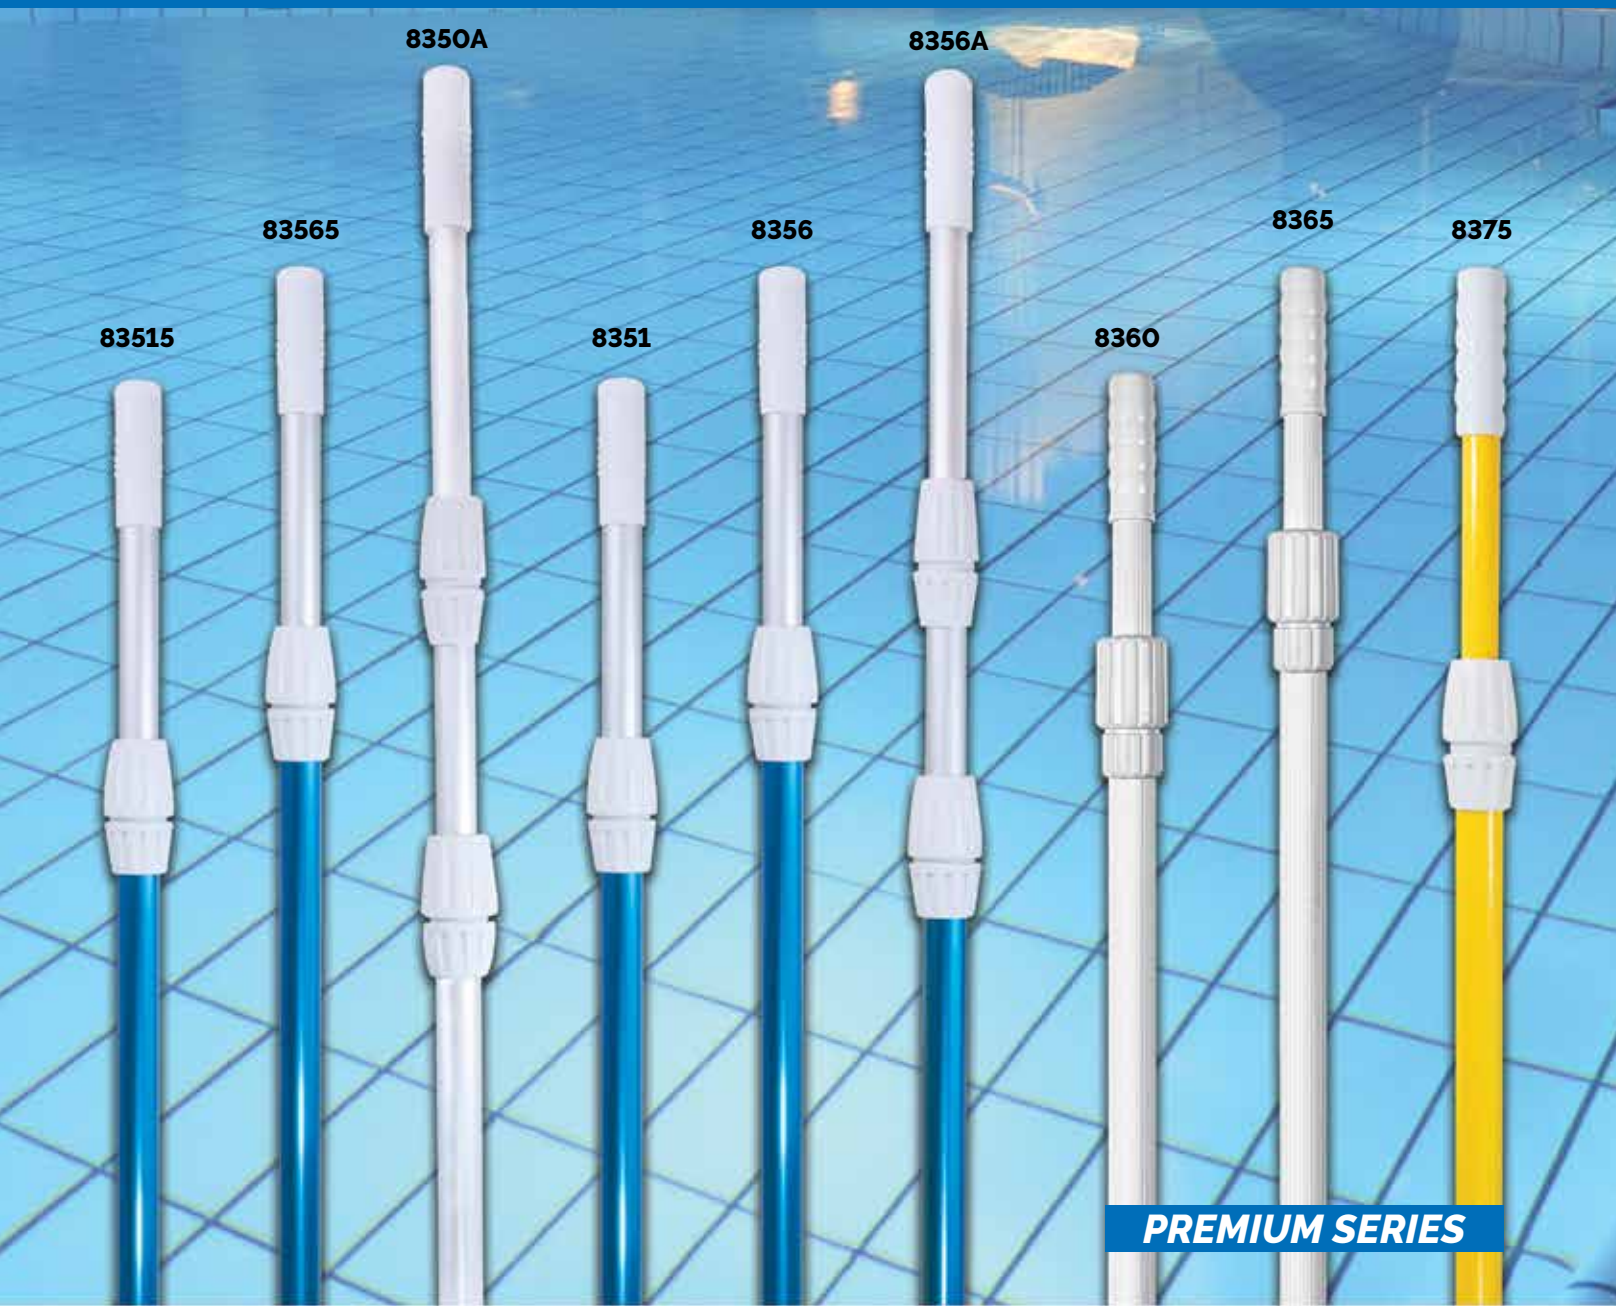

83515 Vac/Accessory Value Telepole 6' to 11' adjustable length. Blue finish. External locking cam. Case Qty: 12	83565 Vac/Accessory Value Telepole 8' to 15' adjustable length. Blue finish. External locking cam. Case Qty: 12	8350A Vac/Accessory Value Telepole 4' to 12' adjustable length. Mill finish 3-piece dual extending locking cams. Case Qty: 12
8351 Vac/Accessory Step-Up Telepole 6' to 12' adjustable length. Blue finish. External locking cam. Case Qty: 12	8356 Vac/Accessory Step-Up Telepole 8' to 16' adjustable length. Blue finish. External locking cam. Case Qty: 12	8356A Vac/Accessory Step-Up Telepole 5' to 15' adjustable length. Blue finish. 3 piece, dual external locking cams. Case Qty: 12
8360 Vac/Accessory Premium Telepole 6' to 12' adjustable length. White fluted heavy duty external locking cam. Case Qty: 12	8365 Vac/Accessory Premium Telepole 8' to 16' adjustable length. White fluted heavy duty external locking cam. Case Qty: 12	8375 Vac/Accessory Commercial Fiberglass Telepole 8' to 16' adjustable length. Durable fiberglass construction with external locking cams. Case Qty: 6

PREMIUM SERIES