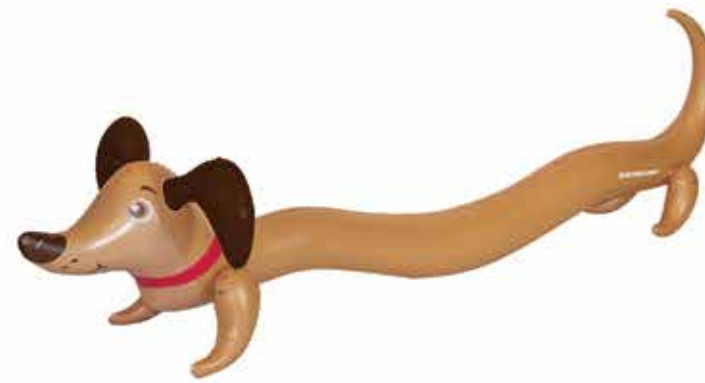

This is how we roll! Grab your chopsticks and kick back on your favorite sushi roll. This sushi island includes 2 inflatable chopstick doodles.
Case Qty: 4

90449

Dolphin Ride-On

Ride along on the ocean's sweetest mammal. Offers 2 grab handles for added support when riding.
Case Qty: 6

90447

Tiger Ride-On

Be fierce, be bold, but most of all, have fun! Hop on the tiger ride-on and be the king of your pool!
Case Qty: 6

90084

Doggy Doodle

Adorable doggy doodle everyone will love! Its cuteness will fill your pool with nothing but fun. Measures 72" in length.
Case Qty: 12