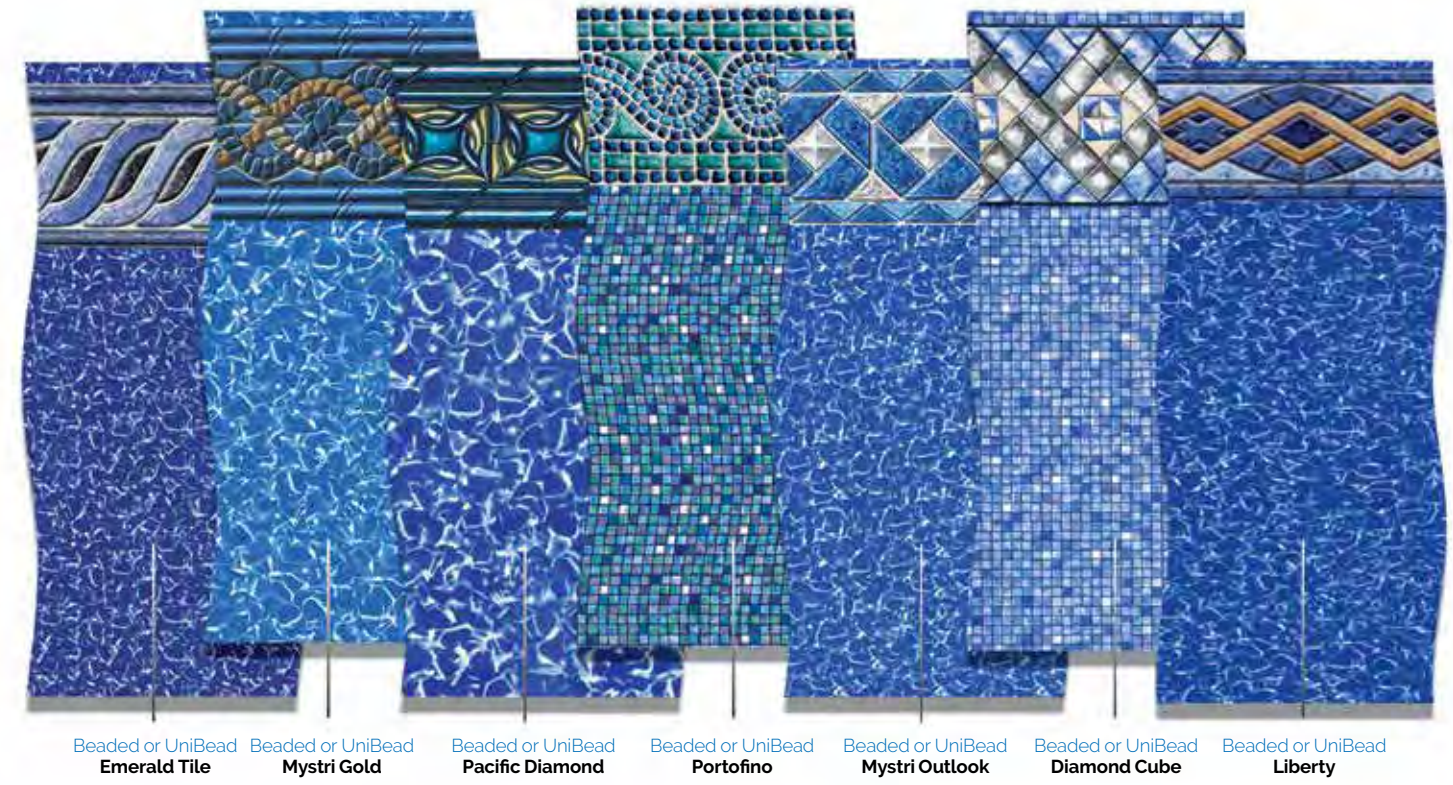

- **Lamiclear™** protected against chemicals & UV fading
- We manufacture liners for all pool shapes: round, rectangular (with & without radius corners), octagons, decagons, grecians, etc.
- Extra heavy-duty, 100% virgin vinyl material
- Best cold crack resistance in the industry
- Swimline's famous guaranteed on-time delivery

EXCLUSIVELY AT SWIMLINE...
Original equipment **Esther Williams™** & **Johnny Weismuller™** beaded liners!

8911
Bead Lock - 120' Roll
Bead lock replaces coins! For use on beaded liners for a more secure fit. For use on above ground & in-ground pools with beaded liners. Case Qty: 15

- Ask about our patented, multi-function, **UniBead™** pool liner system
- Helps cut inventory SKUs!
- UniBead™ liners come with Swimline's famous 25 year warranty