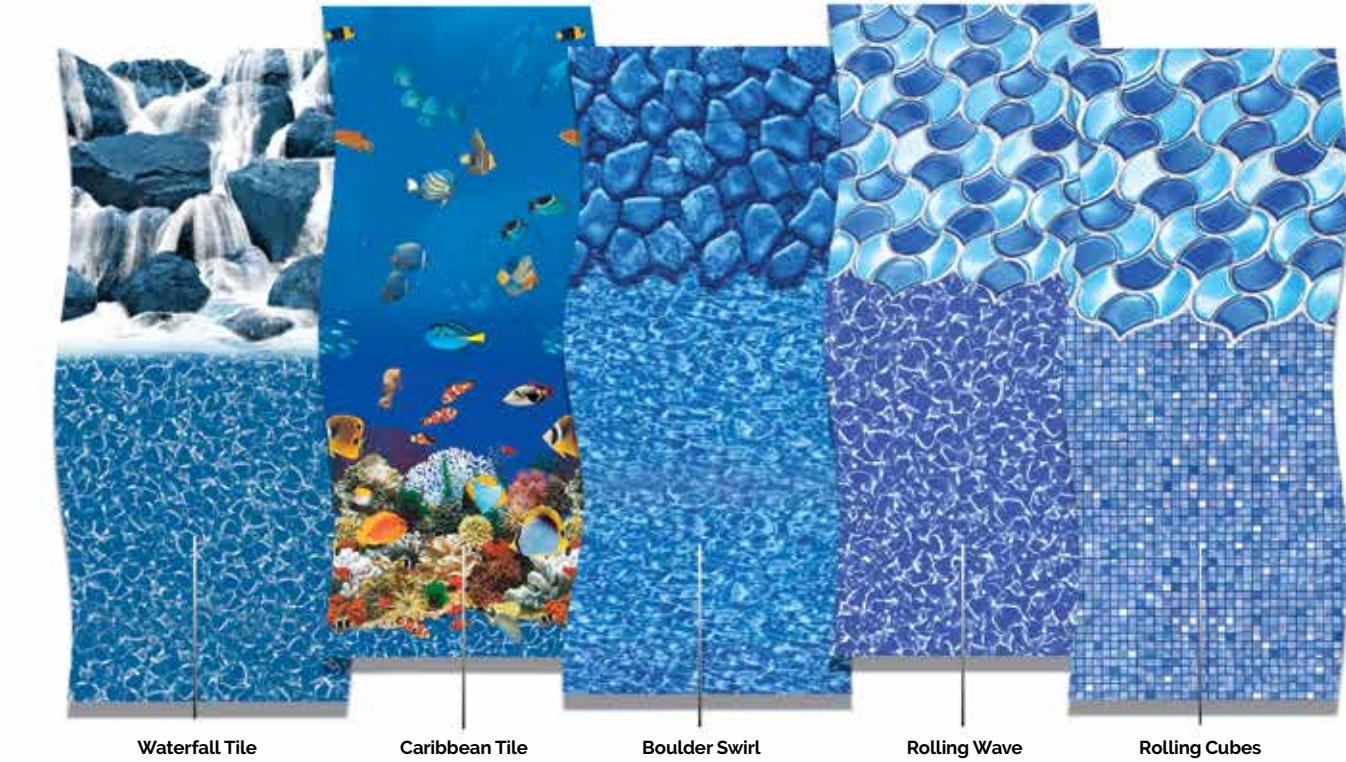

- **Lamiclear™** protected against chemicals & UV fading
- We manufacture liners for all pool shapes: round, rectangular (with & without radius corners), octagons, decagons, grecians, etc.
- Extra heavy-duty, 100% virgin vinyl material
- Best cold crack resistance in the industry
- Swimline's famous guaranteed on-time delivery

EXCLUSIVELY AT SWIMLINE...
Original equipment **Esther Williams™** & **Johnny Weismuller™** beaded liners!

8911
Bead Lock - 120' Roll
Bead lock replaces coins! For use on beaded liners for a more secure fit. For use on above ground & in-ground pools with beaded liners. Case Qty: 15

- Ask about our patented, multi-function, **UniBead™** pool liner system
- Helps cut inventory SKUs!
- UniBead™ liners come with Swimline's famous 25 year warranty