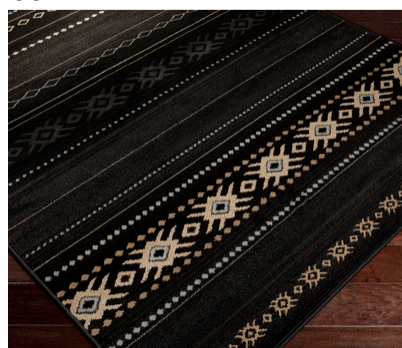

Paramount PAR-1047

CORNER DETAIL

DETAILS

100% Polypropylene
Machine Woven
Low Pile, 0.31"
Made in Egypt

SIZES AVAILABLE

1'10" x 2'11"
5'3" x 7'9"
6'7" x 9'6"
7'10" x 11'2"
8'10" x 12'10"
2'2" x 7'7"
18" Sample