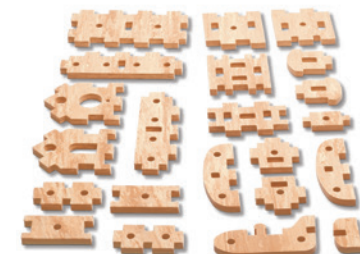

Real Projects Workshop™

762700

3+ years

10.20.15

ROLE PLAY

Design and colors may vary

Unique workshop encourages creativity with realistic-looking "wood" pieces that provide unlimited building possibilities!

- Unique realistic-looking "wood" is made from indestructible Durafoam™ which allows the child to build creations with unlimited imagination
- Durafoam™ pieces assemble easily with interlocking notches and holes to add screws and nuts; helps develop eye hand coordination
- Blueprint woodworking plans are conveniently displayed to stimulate endless design ideas such as a birdhouse, airplane, boat and tool caddy

- 65-piece accessory set included
- Battery-operated power drill with realistic sounds has interchangeable drill bits that allows child to realistically drive the screws (requires 2 "AA" batteries, not included)
- Sturdy table with woodgrain-look legs has built-in spring-action vise, pull-out storage bin, top and bottom shelves
- Work surface features holes to accommodate screws, recesses for tool storage, and an adjustable angle-finder
- Minimal adult assembly required

WARNING:
CHOKING HAZARD - Small parts.
Not for children under 3 years.

PRODUCT SET-UP DIMENSIONS (H x W x D)		MADE IN U.S.A.	3-YEAR WARRANTY	INDIVIDUAL UPC
35.125 x 22.75 x 14.5 in		U.S. & imported parts. Accessories made in China. Durafoam™ made in Taiwan.	Yes	