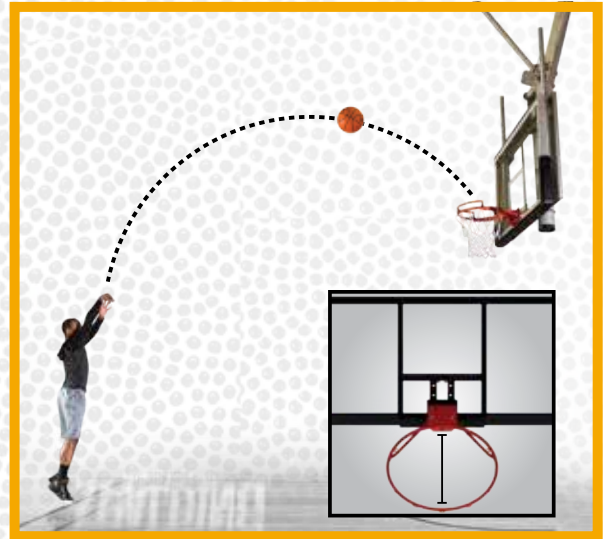

### SUBSTANDARD ARC SHOT

- Bird's-eye view at 40°
- Hoop size is 11.6" in diameter