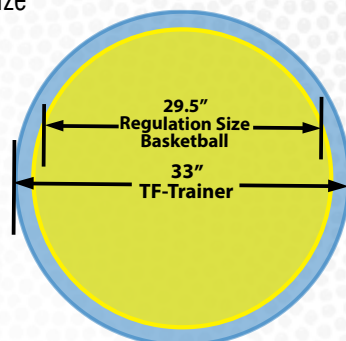

NBA 33" OVERSIZE BALL

- 12% larger than full-size basketball to improve shooting accuracy
- Enhances arm, wrist and finger strength for dribbling
- Performance composite cover material, ideal for indoor training
- Official NBA weight with 33" size

Item# 74878