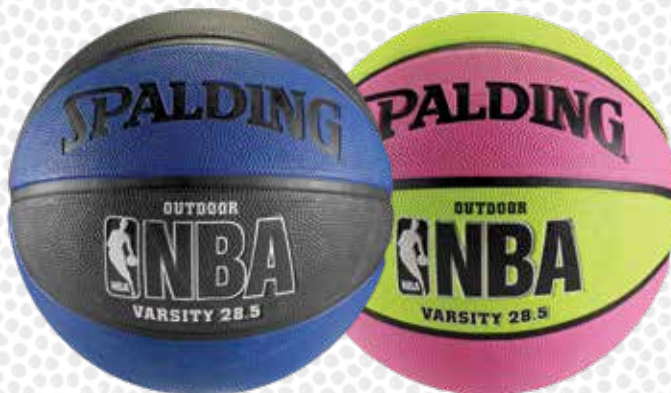

## NBA VARSITY™ 28.5"

- Intermediate size and weight: Size 6, 28.5"
- Performance outdoor rubber cover
- Designed for outdoor play

Size 28.5" Blue/Black Item# 63994T

Size 28.5" Pink/Green Item# 63995T

OUTDOOR

## NBA VARSITY™ 28.5"

- Intermediate size and weight: Size 6, 28.5"
- Performance outdoor rubber cover
- Designed for outdoor play

Size 28.5" Black/Pink Item# 73746

Size 28.5" Red/Pink Item# 73748

OUTDOOR

## NBA MINI 22"

- Mini: Size 3, 22"
- Performance outdoor rubber cover
- Designed for outdoor play

Size 22" Blue/Green Item# 65961

Size 22" Blue/Orange Item# 65962

Size 22" Red/Orange Item# 65963

OUTDOOR

**SPALDING ROOKIE GEAR® PROVIDES A LIGHTER BALL, FOR A BETTER EXPERIENCE.** Spalding Rookie Gear® is designed to weigh less than standard youth balls for kids eight years old and under. A lighter ball creates a better playing experience for kids, allowing them to practice proper fundamentals easily and build the confidence they need with a ball that is appropriate in size and weight. Watch as your young athlete learns faster and performs better than ever before.