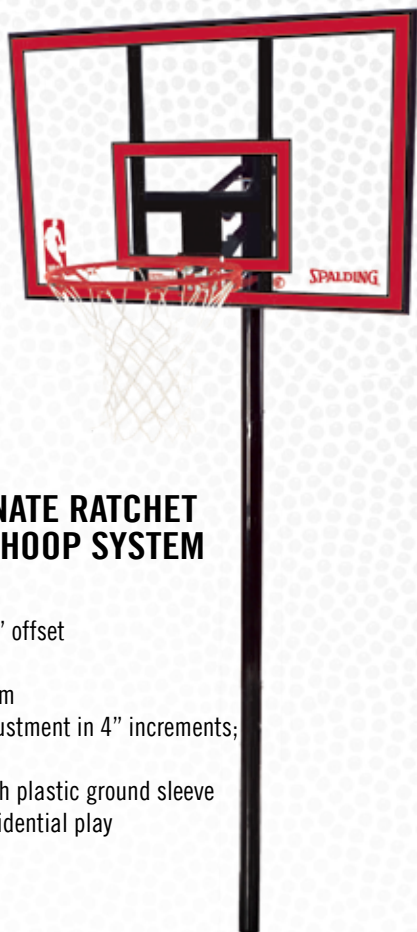

44" POLYCARBONATE RATCHET LIFT IN-GROUND HOOP SYSTEM

- Board size: 44" x 30"
- Polycarbonate board; 16" offset
- Steel board frame
- Slam Jam® breakaway rim
- 8' to 10' height with adjustment in 4" increments; Ratchet lift
- 3.5" round steel pole with plastic ground sleeve
- Designed for outdoor residential play

Item# 88351