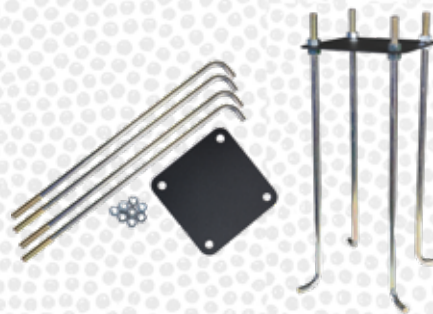

J-BOLT ANCHOR KIT

- Fits 4", 5" and 6" square poles
- Designed for outdoor residential play

Item# 901043