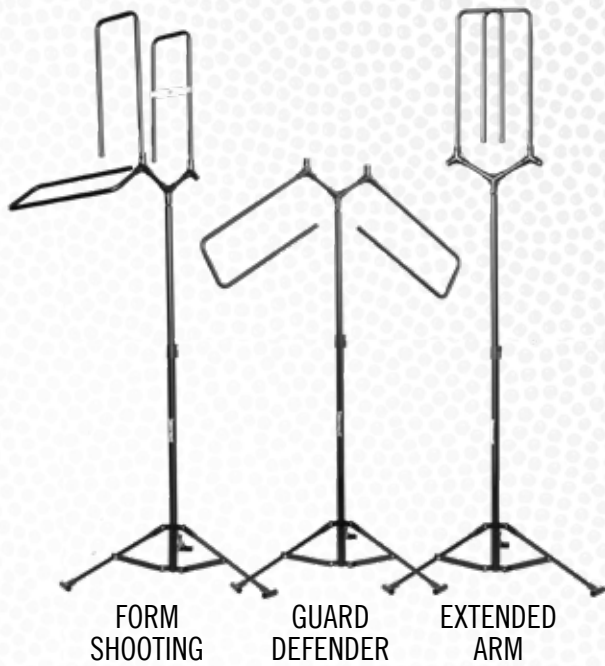

UNIVERSAL SHOT TRAINER

- Develop the perfect shooting form by keeping your elbow tucked using the form shooting position
- Practice your jumpshots against the extended arm defender
- Work on your cross-overs or step-backs using the guard defender
- Designed for all athletes from 4' to 7' in height

Item# 8482S