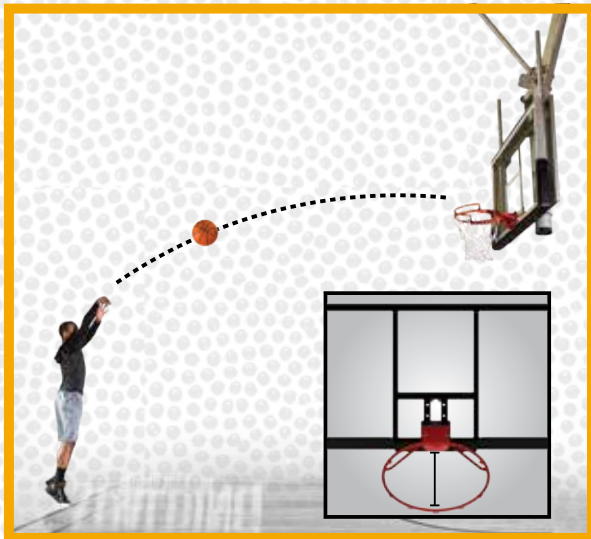

SHOT ARC®

- Helps shooters achieve approximately 50° arc trajectory into the rim

Item# 8475S

SUBSTANDARD ARC SHOT

- Bird's-eye view at 40°
- Hoop size is 11.6" in diameter