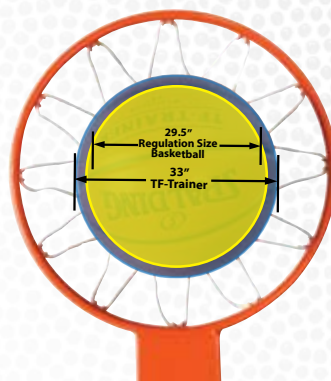

TF-TRAINER™ OVERSIZED

- Performance composite leather cover material
- 12% larger than a regulation ball to improve shooting accuracy

Size 33" Item# 742658