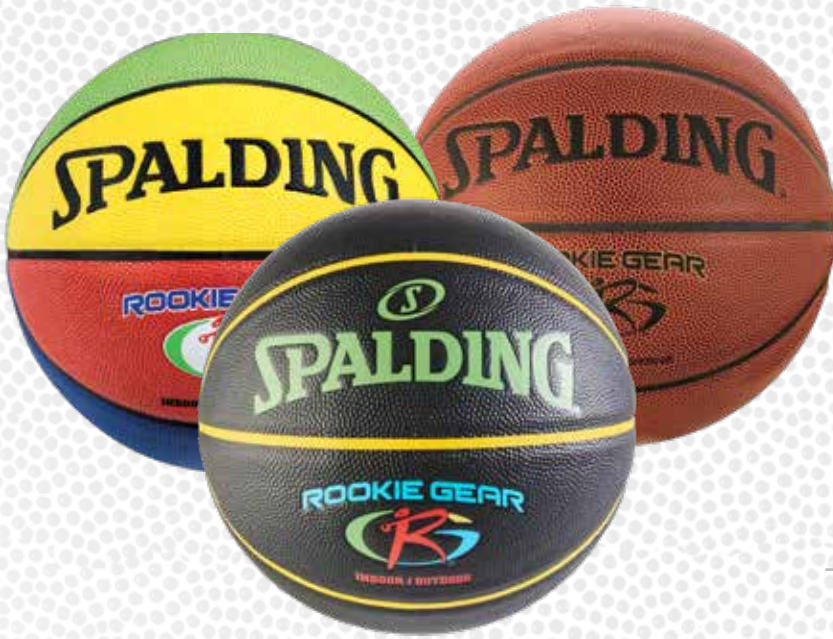

NBA SPALDING ROOKIE GEAR®

- Youth: Size 5, 27.5"
- Performance composite cover
- 15% lighter to help develop technique
- Designed for indoor and outdoor play

Size 27.5" Multi Color Item# 74281

Size 27.5" Brown Item# 74282

Size 27.5" Black Item# 76517

INDOOR

OUTDOOR