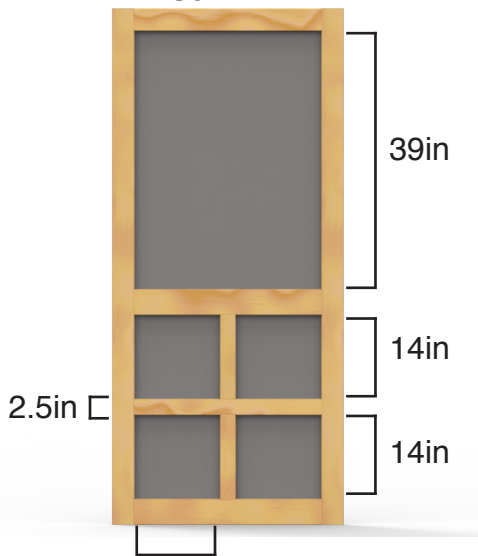

Wood Screen Doors

Meadow

32in – 25in
36in – 29in

Stile: 3.125in
Top Rail: 3.125in
Bottom Rail: 4in

Woodcraft

30in – 23in
32in – 25in
36in – 29in

Stile: 3.5in
Top Rail: 3.5in
Middle Rail: 3.5in
Bottom Rail: 4in

Five Bar

32in – 2.25in
36in – 4in

Stile: 3.125in
Top Rail: 3.125in
Middle Rail: 3.125in
Bottom Rail: 3.125in

Summit

32in – 11.5in
36in – 13.5in

Stile: 3.125in
Top Rail: 3.125in
Middle Rail: 3.125in
Bottom Rail: 3.125in

Creekside

32in – 7.75in
36in – 8.5in

Stile: 2.25in
Top Rail: 2.25in
Middle Rail: 2.25in
Bottom Rail: 2.25in

Chippendale

32in – 25in
36in – 29in

Stile: 3.5in
Top Rail: 3.5in
Middle Rail: 3.5in
Bottom Rail: 4in

Wood Screen Doors

Pioneer

32in – 3.5in
36in – 3.5in

Stile: 3.5in
Top Rail: 3.5in
Middle Rail: 3.5in
Bottom: 4in

Ponderosa

32in – 25in
36in – 29in

Stile: 3.5in
Top Rail: 3.5in
Middle Rail: 3.5in
Bottom: 4in

Hampton