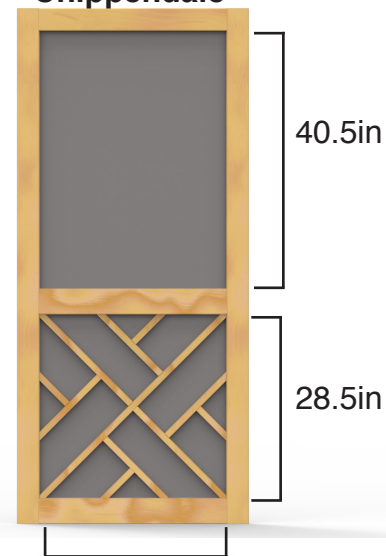

Wood Screen Doors

Meadow

32in – 25in
36in – 29in

Stile: 3.125in
Top Rail: 3.125in
Bottom Rail: 4in

Woodcraft

30in – 23in
32in – 25in
36in – 29in

Stile: 3.5in
Top Rail: 3.5in
Middle Rail: 3.5in
Bottom Rail: 4in

Five Bar

32in – 2.25in
36in – 4in

Stile: 3.125in
Top Rail: 3.125in
Middle Rail: 3.125in
Bottom Rail: 3.125in

Summit

32in – 11.5in
36in – 13.5in

Stile: 3.125in
Top Rail: 3.125in
Middle Rail: 3.125in
Bottom Rail: 3.125in

Creekside

32in – 7.75in
36in – 8.5in

Stile: 2.25in
Top Rail: 2.25in
Middle Rail: 2.25in
Bottom Rail: 2.25in

Chippendale

32in – 25in
36in – 29in

Stile: 3.5in
Top Rail: 3.5in
Middle Rail: 3.5in
Bottom Rail: 4in

Wood Screen Doors

Pioneer

32in – 3.5in
36in – 3.5in

Stile: 3.5in
Top Rail: 3.5in
Middle Rail: 3.5in
Bottom: 4in

Ponderosa

32in – 25in
36in – 29in

Stile: 3.5in
Top Rail: 3.5in
Middle Rail: 3.5in
Bottom: 4in

Hampton