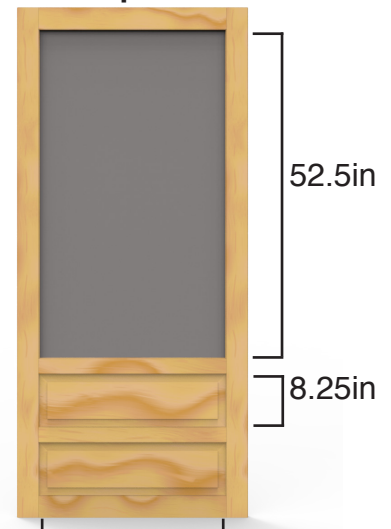

Five Bar

32in – 2.25in
36in – 4in

Stile: 3.125in
Top Rail: 3.125in
Middle Rail: 3.125in
Bottom Rail: 3.125in

Summit

32in – 11.5in
36in – 13.5in

Stile: 3.125in
Top Rail: 3.125in
Middle Rail: 3.125in
Bottom Rail: 3.125in

Creekside

32in – 7.75in
36in – 8.5in

Stile: 2.25in
Top Rail: 2.25in
Middle Rail: 2.25in
Bottom Rail: 2.25in

Chippendale

32in – 25in
36in – 29in

Stile: 3.5in
Top Rail: 3.5in
Middle Rail: 3.5in
Bottom Rail: 4in

Wood Screen Doors

Pioneer

32in – 3.5in
36in – 3.5in

Stile: 3.5in
Top Rail: 3.5in
Middle Rail: 3.5in
Bottom: 4in

Ponderosa

32in – 25in
36in – 29in

Stile: 3.5in
Top Rail: 3.5in
Middle Rail: 3.5in
Bottom: 4in

Hampton

32in – 25.75in
36in – 29.75in

Stile: 3.125in
Top Rail: 3.125in
Bottom Rail: 3.125in

Medallion

32in – 25in
36in – 29in

Stile: 2.5in
Top Rail: 2.5in
Middle Rails: 2.5in
Bottom Rail: 3.5in

Colonial

32in – 12in
36in – 14in