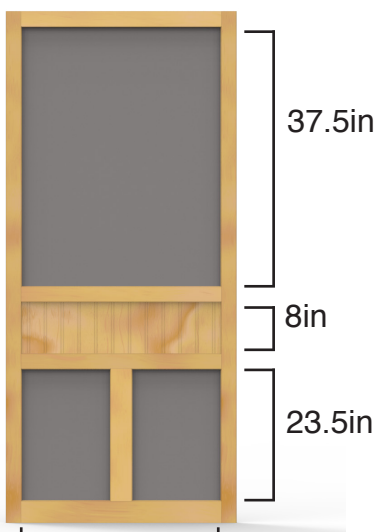

Five Bar

32in – 2.25in
36in – 4in

Stile: 3.125in
Top Rail: 3.125in
Middle Rail: 3.125in
Bottom Rail: 3.125in

Summit

32in – 11.5in
36in – 13.5in

Stile: 3.125in
Top Rail: 3.125in
Middle Rail: 3.125in
Bottom Rail: 3.125in

Creekside

32in – 7.75in
36in – 8.5in

Stile: 2.25in
Top Rail: 2.25in
Middle Rail: 2.25in
Bottom Rail: 2.25in

Chippendale

32in – 25in
36in – 29in

Stile: 3.5in
Top Rail: 3.5in
Middle Rail: 3.5in
Bottom Rail: 4in

Wood Screen Doors

Pioneer

32in – 3.5in
36in – 3.5in

Stile: 3.5in
Top Rail: 3.5in
Middle Rail: 3.5in
Bottom: 4in

Ponderosa

32in – 25in
36in – 29in

Stile: 3.5in
Top Rail: 3.5in
Middle Rail: 3.5in
Bottom: 4in

Hampton

32in – 25.75in
36in – 29.75in

Stile: 3.125in
Top Rail: 3.125in
Bottom Rail: 3.125in

Medallion

32in – 25in
36in – 29in

Stile: 2.5in
Top Rail: 2.5in
Middle Rails: 2.5in
Bottom Rail: 3.5in

Colonial

32in – 12in
36in – 14in