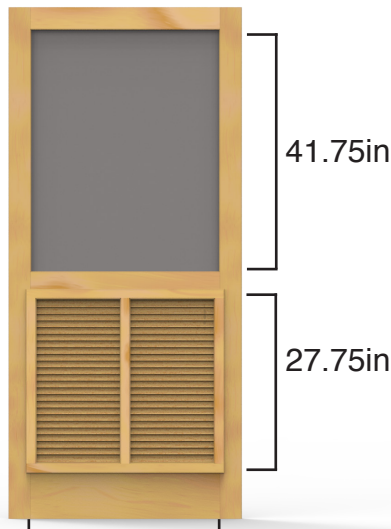

Five Bar

32in – 2.25in
36in – 4in

Stile: 3.125in
Top Rail: 3.125in
Middle Rail: 3.125in
Bottom Rail: 3.125in

Summit

32in – 11.5in
36in – 13.5in

Stile: 3.125in
Top Rail: 3.125in
Middle Rail: 3.125in
Bottom Rail: 3.125in

Creekside

32in – 7.75in
36in – 8.5in

Stile: 2.25in
Top Rail: 2.25in
Middle Rail: 2.25in
Bottom Rail: 2.25in

Chippendale

32in – 25in
36in – 29in

Stile: 3.5in
Top Rail: 3.5in
Middle Rail: 3.5in
Bottom Rail: 4in

Wood Screen Doors

Pioneer

32in – 3.5in
36in – 3.5in

Stile: 3.5in
Top Rail: 3.5in
Middle Rail: 3.5in
Bottom: 4in

Ponderosa

32in – 25in
36in – 29in

Stile: 3.5in
Top Rail: 3.5in
Middle Rail: 3.5in
Bottom: 4in

Hampton

32in – 25.75in
36in – 29.75in

Stile: 3.125in
Top Rail: 3.125in
Bottom Rail: 3.125in

Medallion

32in – 25in
36in – 29in

Stile: 2.5in
Top Rail: 2.5in
Middle Rails: 2.5in
Bottom Rail: 3.5in

Colonial

32in – 12in
36in – 14in