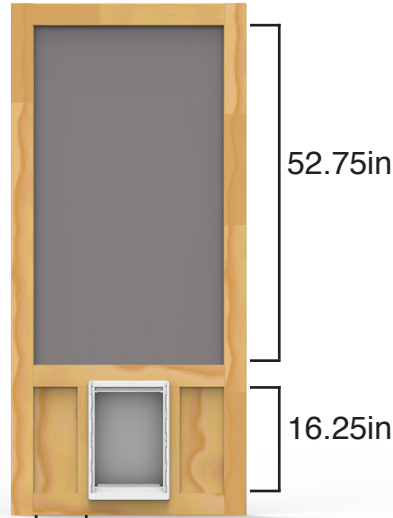

Five Bar

32in – 2.25in
36in – 4in

Stile: 3.125in
Top Rail: 3.125in
Middle Rail: 3.125in
Bottom Rail: 3.125in

Summit

32in – 11.5in
36in – 13.5in

Stile: 3.125in
Top Rail: 3.125in
Middle Rail: 3.125in
Bottom Rail: 3.125in

32in – 25.75in
36in – 29.75in

Stile: 3.125in
Top Rail: 3.125in
Bottom Rail: 3.125in

Medallion

32in – 25in
36in – 29in

Stile: 2.5in
Top Rail: 2.5in
Middle Rails: 2.5in
Bottom Rail: 3.5in

Colonial

32in – 12in
36in – 14in

Stile: 3.125in
Top Rail: 3.125in
Middle Rail: 3.125in
Bottom Rail: 3.125in

Glenwood

32in – 25.75in
36in – 29.75in

Stile: 3.125in
Top Rail: 3.125in
Middle Rail: 3.125in
Bottom Rail: 3.125in

Wood Screen Doors

Chesapeake M

32in – 6.5in
36in – 8.5in

Stile: 3.5in
Top Rail: 3.5in
Middle Rail: 3.5in
Bottom Rail: 3.5in
Pet Door: 7in x 11.25in

Chesapeake XL

32in – 4.75in
36in – 6.75in

Stile: 3.5in
Top Rail: 3.5in
Middle Rail: 3.5in
Bottom Rail: 4in
Pet Door: 10.5in x 15in