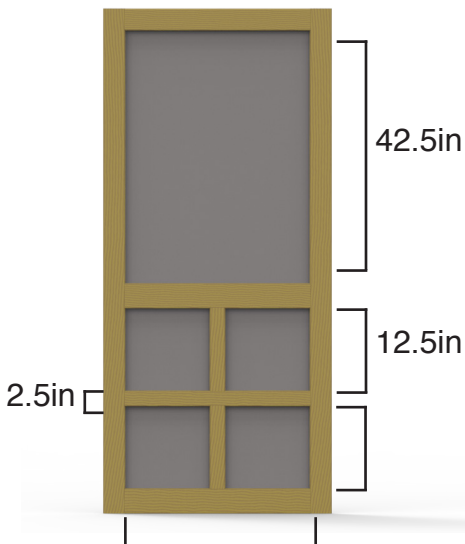

Five Bar

32in – 2.25in
36in – 4in

Stile: 3.125in
Top Rail: 3.125in
Middle Rail: 3.125in
Bottom Rail: 3.125in

Summit

32in – 11.5in
36in – 13.5in

Stile: 3.125in
Top Rail: 3.125in
Middle Rail: 3.125in
Bottom Rail: 3.125in

Stile: 3.125in
Top Rail: 3.125in
Middle Rail: 3.125in
Bottom Rail: 3.125in

Glenwood

32in – 25.75in
36in – 29.75in

Stile: 3.125in
Top Rail: 3.125in
Middle Rail: 3.125in
Bottom Rail: 3.125in

Wood Screen Doors

Chesapeake M

32in – 6.5in
36in – 8.5in

Stile: 3.5in
Top Rail: 3.5in
Middle Rail: 3.5in
Bottom Rail: 3.5in
Pet Door: 7in x 11.25in

Chesapeake XL

32in – 4.75in
36in – 6.75in

Stile: 3.5in
Top Rail: 3.5in
Middle Rail: 3.5in
Bottom Rail: 4in
Pet Door: 10.5in x 15in

Timberline PT

32in – 2.5in
36in – 3in

Stile: 3.5in
Top Rail: 3.5in
Middle Rail: 3.5in
Bottom: 4in

Summit PT

32in – 25in
36in – 29in

Stile: 3.5in
Top Rail: 3.5in
Middle Rail: 2.5in
Bottom: 4in