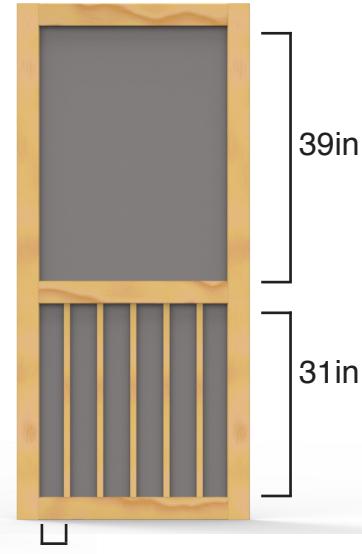

Wood Screen Doors

Meadow

32in – 25in
36in – 29in

Stile: 3.125in
Top Rail: 3.125in
Bottom Rail: 4in

Woodcraft

30in – 23in
32in – 25in
36in – 29in

Stile: 3.5in
Top Rail: 3.5in
Middle Rail: 3.5in
Bottom Rail: 4in

Five Bar

32in – 2.25in
36in – 4in

Stile: 3.125in
Top Rail: 3.125in
Middle Rail: 3.125in
Bottom Rail: 3.125in

Summit

32in – 11.5in
36in – 13.5in

Stile: 3.125in
Top Rail: 3.125in
Middle Rail: 3.125in
Bottom Rail: 3.125in

Creekside

32in – 7.75in
36in – 8.5in

Stile: 2.25in
Top Rail: 2.25in
Middle Rail: 2.25in
Bottom Rail: 2.25in

Chippendale

32in – 25in
36in – 29in

Stile: 3.5in
Top Rail: 3.5in
Middle Rail: 3.5in
Bottom Rail: 4in

Wood Screen Doors

Pioneer

32in – 3.5in
36in – 3.5in

Stile: 3.5in
Top Rail: 3.5in
Middle Rail: 3.5in
Bottom: 4in

Ponderosa

32in – 25in
36in – 29in

Stile: 3.5in
Top Rail: 3.5in
Middle Rail: 3.5in
Bottom: 4in

Hampton