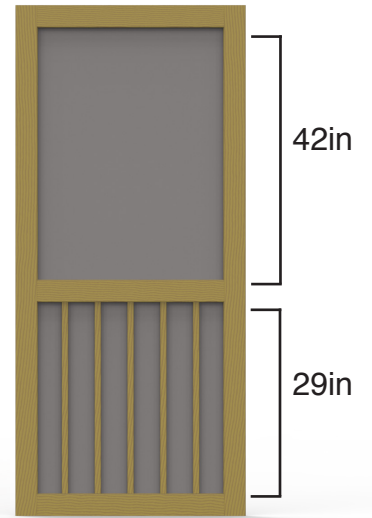

Five Bar

32in – 2.25in
36in – 4in

Stile: 3.125in
Top Rail: 3.125in
Middle Rail: 3.125in
Bottom Rail: 3.125in

Summit

32in – 11.5in
36in – 13.5in

Stile: 3.125in
Top Rail: 3.125in
Middle Rail: 3.125in
Bottom Rail: 3.125in

Stile: 3.125in
Top Rail: 3.125in
Middle Rail: 3.125in
Bottom Rail: 3.125in

Glenwood

32in – 25.75in
36in – 29.75in

Stile: 3.125in
Top Rail: 3.125in
Middle Rail: 3.125in
Bottom Rail: 3.125in

Wood Screen Doors

Chesapeake M

32in – 6.5in
36in – 8.5in

Stile: 3.5in
Top Rail: 3.5in
Middle Rail: 3.5in
Bottom Rail: 3.5in
Pet Door: 7in x 11.25in

Chesapeake XL

32in – 4.75in
36in – 6.75in

Stile: 3.5in
Top Rail: 3.5in
Middle Rail: 3.5in
Bottom Rail: 4in
Pet Door: 10.5in x 15in

Timberline PT

32in – 2.5in
36in – 3in

Stile: 3.5in
Top Rail: 3.5in
Middle Rail: 3.5in
Bottom: 4in

Summit PT

32in – 25in
36in – 29in

Stile: 3.5in
Top Rail: 3.5in
Middle Rail: 2.5in
Bottom: 4in