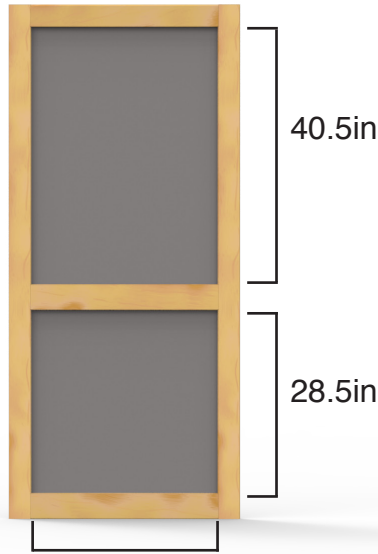

Wood Screen Doors

Meadow

32in – 25in
36in – 29in

Stile: 3.125in
Top Rail: 3.125in
Bottom Rail: 4in

Woodcraft

30in – 23in
32in – 25in
36in – 29in

Stile: 3.5in
Top Rail: 3.5in
Middle Rail: 3.5in
Bottom Rail: 4in

Five Bar

32in – 2.25in
36in – 4in

Stile: 3.125in
Top Rail: 3.125in
Middle Rail: 3.125in
Bottom Rail: 3.125in

Summit

32in – 11.5in
36in – 13.5in

Stile: 3.125in
Top Rail: 3.125in
Middle Rail: 3.125in
Bottom Rail: 3.125in

Creekside

32in – 7.75in
36in – 8.5in

Stile: 2.25in
Top Rail: 2.25in
Middle Rail: 2.25in
Bottom Rail: 2.25in

Chippendale

32in – 25in
36in – 29in

Stile: 3.5in
Top Rail: 3.5in
Middle Rail: 3.5in
Bottom Rail: 4in

Wood Screen Doors

Pioneer

32in – 3.5in
36in – 3.5in

Stile: 3.5in
Top Rail: 3.5in
Middle Rail: 3.5in
Bottom: 4in

Ponderosa

32in – 25in
36in – 29in

Stile: 3.5in
Top Rail: 3.5in
Middle Rail: 3.5in
Bottom: 4in

Hampton