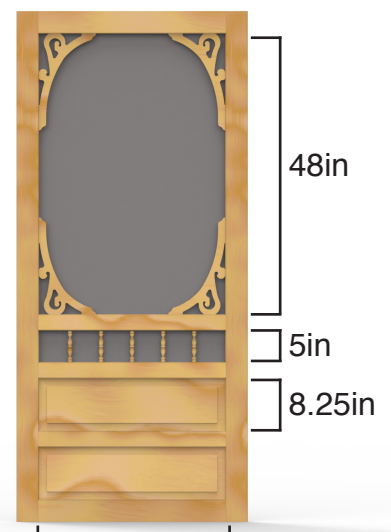

Five Bar

32in – 2.25in
36in – 4in

Stile: 3.125in
Top Rail: 3.125in
Middle Rail: 3.125in
Bottom Rail: 3.125in

Summit

32in – 11.5in
36in – 13.5in

Stile: 3.125in
Top Rail: 3.125in
Middle Rail: 3.125in
Bottom Rail: 3.125in

32in – 25.75in
36in – 29.75in

Stile: 3.125in
Top Rail: 3.125in
Bottom Rail: 3.125in

Medallion

32in – 25in
36in – 29in

Stile: 2.5in
Top Rail: 2.5in
Middle Rails: 2.5in
Bottom Rail: 3.5in

Colonial

32in – 12in
36in – 14in

Stile: 3.125in
Top Rail: 3.125in
Middle Rail: 3.125in
Bottom Rail: 3.125in

Glenwood

32in – 25.75in
36in – 29.75in

Stile: 3.125in
Top Rail: 3.125in
Middle Rail: 3.125in
Bottom Rail: 3.125in

Wood Screen Doors

Chesapeake M

32in – 6.5in
36in – 8.5in

Stile: 3.5in
Top Rail: 3.5in
Middle Rail: 3.5in
Bottom Rail: 3.5in
Pet Door: 7in x 11.25in

Chesapeake XL

32in – 4.75in
36in – 6.75in

Stile: 3.5in
Top Rail: 3.5in
Middle Rail: 3.5in
Bottom Rail: 4in
Pet Door: 10.5in x 15in