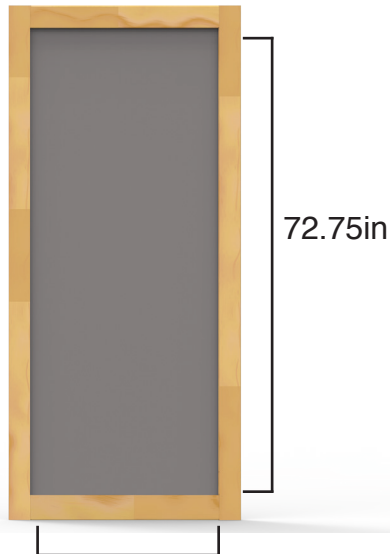

Wood Screen Doors

Meadow

32in – 25in
36in – 29in

Stile: 3.125in
Top Rail: 3.125in
Bottom Rail: 4in

Woodcraft

30in – 23in
32in – 25in
36in – 29in

Stile: 3.5in
Top Rail: 3.5in
Middle Rail: 3.5in
Bottom Rail: 4in

Five Bar

32in – 2.25in
36in – 4in

Stile: 3.125in
Top Rail: 3.125in
Middle Rail: 3.125in
Bottom Rail: 3.125in

Summit

32in – 11.5in
36in – 13.5in

Stile: 3.125in
Top Rail: 3.125in
Middle Rail: 3.125in
Bottom Rail: 3.125in

Creekside

32in – 7.75in
36in – 8.5in

Stile: 2.25in
Top Rail: 2.25in
Middle Rail: 2.25in
Bottom Rail: 2.25in

Chippendale

32in – 25in
36in – 29in

Stile: 3.5in
Top Rail: 3.5in
Middle Rail: 3.5in
Bottom Rail: 4in

32in – 25.75in
36in – 29.75in

Stile: 3.125in
Top Rail: 3.125in
Bottom Rail: 3.125in

Medallion

32in – 25in
36in – 29in

Stile: 2.5in
Top Rail: 2.5in
Middle Rails: 2.5in
Bottom Rail: 3.5in

Colonial

32in – 12in
36in – 14in