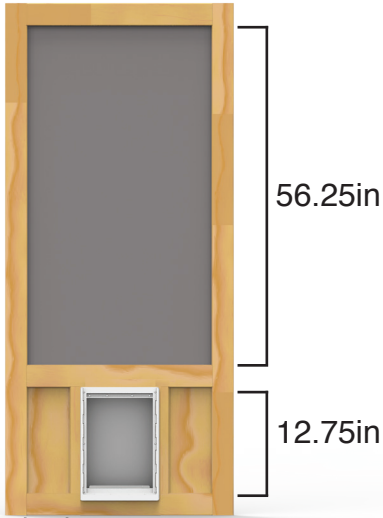

Five Bar

32in – 2.25in
36in – 4in

Stile: 3.125in
Top Rail: 3.125in
Middle Rail: 3.125in
Bottom Rail: 3.125in

Summit

32in – 11.5in
36in – 13.5in

Stile: 3.125in
Top Rail: 3.125in
Middle Rail: 3.125in
Bottom Rail: 3.125in

32in – 25.75in
36in – 29.75in

Stile: 3.125in
Top Rail: 3.125in
Bottom Rail: 3.125in

Medallion

32in – 25in
36in – 29in

Stile: 2.5in
Top Rail: 2.5in
Middle Rails: 2.5in
Bottom Rail: 3.5in

Colonial

32in – 12in
36in – 14in

Stile: 3.125in
Top Rail: 3.125in
Middle Rail: 3.125in
Bottom Rail: 3.125in

Glenwood

32in – 25.75in
36in – 29.75in

Stile: 3.125in
Top Rail: 3.125in
Middle Rail: 3.125in
Bottom Rail: 3.125in

Wood Screen Doors

Chesapeake M

32in – 6.5in
36in – 8.5in

Stile: 3.5in
Top Rail: 3.5in
Middle Rail: 3.5in
Bottom Rail: 3.5in
Pet Door: 7in x 11.25in

Chesapeake XL

32in – 4.75in
36in – 6.75in

Stile: 3.5in
Top Rail: 3.5in
Middle Rail: 3.5in
Bottom Rail: 4in
Pet Door: 10.5in x 15in