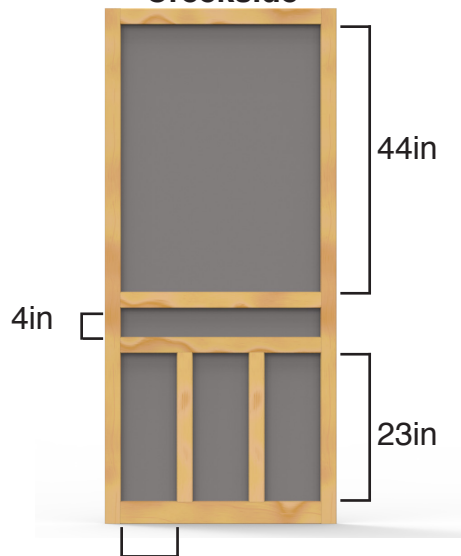

Wood Screen Doors

Meadow

32in – 25in
36in – 29in

Stile: 3.125in
Top Rail: 3.125in
Bottom Rail: 4in

Woodcraft

30in – 23in
32in – 25in
36in – 29in

Stile: 3.5in
Top Rail: 3.5in
Middle Rail: 3.5in
Bottom Rail: 4in

Five Bar

32in – 2.25in
36in – 4in

Stile: 3.125in
Top Rail: 3.125in
Middle Rail: 3.125in
Bottom Rail: 3.125in

Summit

32in – 11.5in
36in – 13.5in

Stile: 3.125in
Top Rail: 3.125in
Middle Rail: 3.125in
Bottom Rail: 3.125in

Creekside

32in – 7.75in
36in – 8.5in

Stile: 2.25in
Top Rail: 2.25in
Middle Rail: 2.25in
Bottom Rail: 2.25in

Chippendale

32in – 25in
36in – 29in

Stile: 3.5in
Top Rail: 3.5in
Middle Rail: 3.5in
Bottom Rail: 4in

Wood Screen Doors

Pioneer

32in – 3.5in
36in – 3.5in

Stile: 3.5in
Top Rail: 3.5in
Middle Rail: 3.5in
Bottom: 4in

Ponderosa

32in – 25in
36in – 29in

Stile: 3.5in
Top Rail: 3.5in
Middle Rail: 3.5in
Bottom: 4in

Hampton