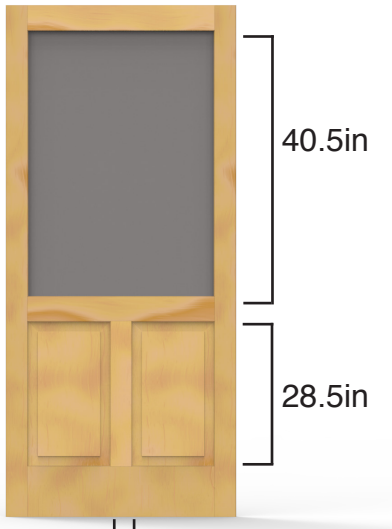

Five Bar

32in – 2.25in
36in – 4in

Stile: 3.125in
Top Rail: 3.125in
Middle Rail: 3.125in
Bottom Rail: 3.125in

Summit

32in – 11.5in
36in – 13.5in

Stile: 3.125in
Top Rail: 3.125in
Middle Rail: 3.125in
Bottom Rail: 3.125in

Creekside

32in – 7.75in
36in – 8.5in

Stile: 2.25in
Top Rail: 2.25in
Middle Rail: 2.25in
Bottom Rail: 2.25in

Chippendale

32in – 25in
36in – 29in

Stile: 3.5in
Top Rail: 3.5in
Middle Rail: 3.5in
Bottom Rail: 4in

Wood Screen Doors

Pioneer

32in – 3.5in
36in – 3.5in

Stile: 3.5in
Top Rail: 3.5in
Middle Rail: 3.5in
Bottom: 4in

Ponderosa

32in – 25in
36in – 29in

Stile: 3.5in
Top Rail: 3.5in
Middle Rail: 3.5in
Bottom: 4in

Hampton

32in – 25.75in
36in – 29.75in

Stile: 3.125in
Top Rail: 3.125in
Bottom Rail: 3.125in

Medallion

32in – 25in
36in – 29in

Stile: 2.5in
Top Rail: 2.5in
Middle Rails: 2.5in
Bottom Rail: 3.5in

Colonial

32in – 12in
36in – 14in