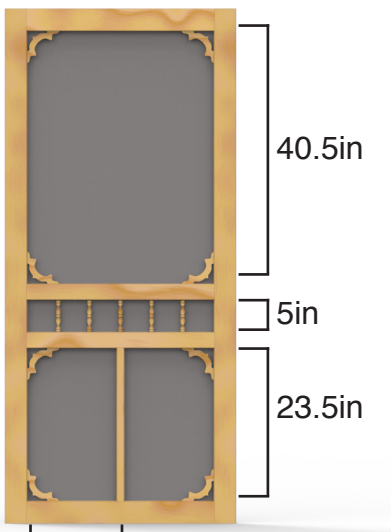

Five Bar

32in – 2.25in
36in – 4in

Stile: 3.125in
Top Rail: 3.125in
Middle Rail: 3.125in
Bottom Rail: 3.125in

Summit

32in – 11.5in
36in – 13.5in

Stile: 3.125in
Top Rail: 3.125in
Middle Rail: 3.125in
Bottom Rail: 3.125in

32in – 25.75in
36in – 29.75in

Stile: 3.125in
Top Rail: 3.125in
Bottom Rail: 3.125in

Medallion

32in – 25in
36in – 29in

Stile: 2.5in
Top Rail: 2.5in
Middle Rails: 2.5in
Bottom Rail: 3.5in

Colonial

32in – 12in
36in – 14in

Stile: 3.125in
Top Rail: 3.125in
Middle Rail: 3.125in
Bottom Rail: 3.125in

Glenwood

32in – 25.75in
36in – 29.75in

Stile: 3.125in
Top Rail: 3.125in
Middle Rail: 3.125in
Bottom Rail: 3.125in

Wood Screen Doors

Chesapeake M

32in – 6.5in
36in – 8.5in

Stile: 3.5in
Top Rail: 3.5in
Middle Rail: 3.5in
Bottom Rail: 3.5in
Pet Door: 7in x 11.25in

Chesapeake XL

32in – 4.75in
36in – 6.75in

Stile: 3.5in
Top Rail: 3.5in
Middle Rail: 3.5in
Bottom Rail: 4in
Pet Door: 10.5in x 15in