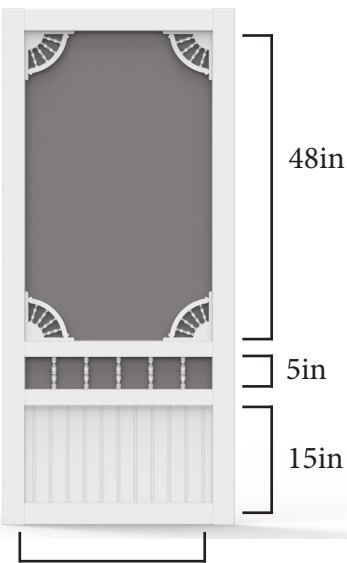

Five Bar

30in – 3in
32in – 3.25in
36in – 4in

Stile: 3.5in
Top Rail: 3.5in
Middle Rail: 3.5in
Bottom Rail: 3.5in

Lafayette

32in – 12.25in
36in – 14.25in

Stile: 2.5in
Top Rail: 2.5in
Middle Rail: 2.5in
Bottom Rail: 3.5in

Stile: 3.5in
Top Rail: 3.5in
Middle Rail: 2.5in
Bottom: 3.5in

Georgian

32in – 11.25in
36in – 13.25in

Stile: 3.5in
Top Rail: 2.5in
Middle Rail: 2.5in
Bottom Rail: 3.5in

Vinyl Screen Doors

Chesapeake M

32in – 6.5in
36in – 8.5in

Stile: 3.5in
Top Rail: 3.5in
Middle Rail: 3.5in
Bottom Rail: 3.5in

Chesapeake XL

32in – 4.5in
36in – 6.5in

Stile: 3.5in
Top Rail: 3.5in
Middle Rail: 3.5in
Bottom Rail: 3.5in

Prairie View

32in – 25in
36in – 29in

Stile: 3.5in
Top Rail: 3.5in
Middle Rail: 2.5in
Bottom: 3.5in

Laurel Bay

32in – 25in
36in – 29in

Stile: 3.5in
Top Rail: 3.5in
Middle Rail: 2.5in
Bottom Rail: 3.5in

Belle Harbour

32in – 25in
36in – 29in

Stile: 3.5in
Top Rail: 3.5in
Middle Rail: 2.5in
Bottom Rail: 3.5in