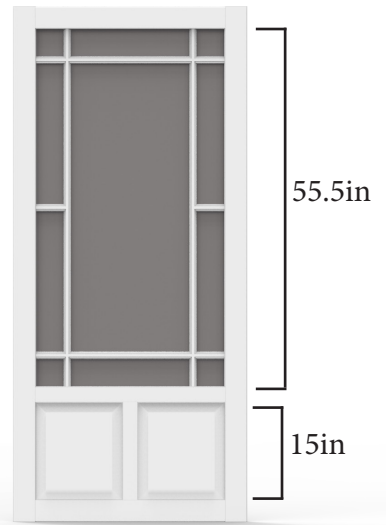

Five Bar

30in – 3in
32in – 3.25in
36in – 4in

Stile: 3.5in
Top Rail: 3.5in
Middle Rail: 3.5in
Bottom Rail: 3.5in

Lafayette

32in – 12.25in
36in – 14.25in

Stile: 2.5in
Top Rail: 2.5in
Middle Rail: 2.5in
Bottom Rail: 3.5in

Stile: 3.5in
Top Rail: 3.5in
Middle Rail: 2.5in
Bottom: 3.5in

Georgian

32in – 11.25in
36in – 13.25in

Stile: 3.5in
Top Rail: 2.5in
Middle Rail: 2.5in
Bottom Rail: 3.5in

Vinyl Screen Doors

Chesapeake M

32in – 6.5in
36in – 8.5in

Stile: 3.5in
Top Rail: 3.5in
Middle Rail: 3.5in
Bottom Rail: 3.5in

Chesapeake XL

32in – 4.5in
36in – 6.5in

Stile: 3.5in
Top Rail: 3.5in
Middle Rail: 3.5in
Bottom Rail: 3.5in

Prairie View

32in – 25in
36in – 29in

Stile: 3.5in
Top Rail: 3.5in
Middle Rail: 2.5in
Bottom: 3.5in

Laurel Bay

32in – 25in
36in – 29in

Stile: 3.5in
Top Rail: 3.5in
Middle Rail: 2.5in
Bottom Rail: 3.5in

Belle Harbour

32in – 25in
36in – 29in

Stile: 3.5in
Top Rail: 3.5in
Middle Rail: 2.5in
Bottom Rail: 3.5in