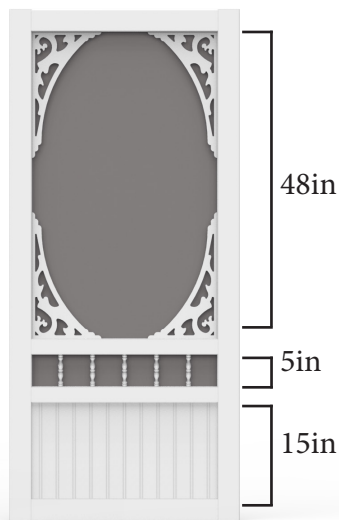

Five Bar

30in – 3in
32in – 3.25in
36in – 4in

Stile: 3.5in
Top Rail: 3.5in
Middle Rail: 3.5in
Bottom Rail: 3.5in

Lafayette

32in – 12.25in
36in – 14.25in

Stile: 2.5in
Top Rail: 2.5in
Middle Rail: 2.5in
Bottom Rail: 3.5in

Stile: 3.5in
Top Rail: 3.5in
Middle Rail: 2.5in
Bottom Rail: 3.5in

Carolina

30in – 10in
32in – 11in
36in – 13in

Stile: 3.5in
Top Rail: 3.5in
Middle Rail: 3.5in
Bottom: 3.5in

Springview

30in – 23in
32in – 25in
36in – 29in

Stile: 3.5in
Top Rail: 3.5in
Middle Rail: 2.5in
Bottom: 3.5in

Georgian

32in – 11.25in
36in – 13.25in

Stile: 3.5in
Top Rail: 2.5in
Middle Rail: 2.5in
Bottom Rail: 3.5in

Vinyl Screen Doors

Chesapeake M

32in – 6.5in
36in – 8.5in

Stile: 3.5in
Top Rail: 3.5in
Middle Rail: 3.5in
Bottom Rail: 3.5in

Chesapeake XL

32in – 4.5in
36in – 6.5in

Stile: 3.5in
Top Rail: 3.5in
Middle Rail: 3.5in
Bottom Rail: 3.5in

Prairie View

32in – 25in
36in – 29in