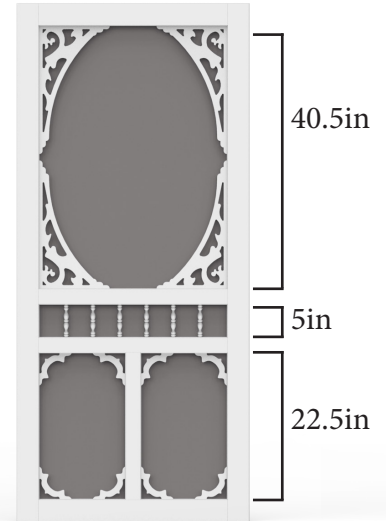

Five Bar

30in – 3in
32in – 3.25in
36in – 4in

Stile: 3.5in
Top Rail: 3.5in
Middle Rail: 3.5in
Bottom Rail: 3.5in

Lafayette

32in – 12.25in
36in – 14.25in

Stile: 2.5in
Top Rail: 2.5in
Middle Rail: 2.5in
Bottom Rail: 3.5in

Brookgreen

30in – 3in
32in – 3.25in
36in – 4in

Stile: 3.5in
Top Rail: 5in
Middle Rail: 3.5in
Bottom Rail: 3.5in

Santee

32in – 7in
36in – 8.5in

Stile: 2.5in
Top Rail: 2.5in
Middle Rail: 2.5in
Bottom: 3.5in

Heritage

32in – 11.25in
36in – 13.25in

Stile: 3.5in
Top Rail: 2.5in
Bottom Rail: 3.5in

Medallion

32in – 11.75in
36in – 13.75in

Stile: 2.5in
Top Rail: 2.5in
Bottom Rail: 3.5in

Charlestowne

30in – 10in
32in – 11in
36in – 13in

Stile: 3.5in
Top Rail: 3.5in
Middle Rail: 2.5in
Bottom: 3.5in

Georgian

32in – 11.25in
36in – 13.25in

Stile: 3.5in
Top Rail: 2.5in
Middle Rail: 2.5in
Bottom Rail: 3.5in

Vinyl Screen Doors

Chesapeake M

32in – 6.5in
36in – 8.5in