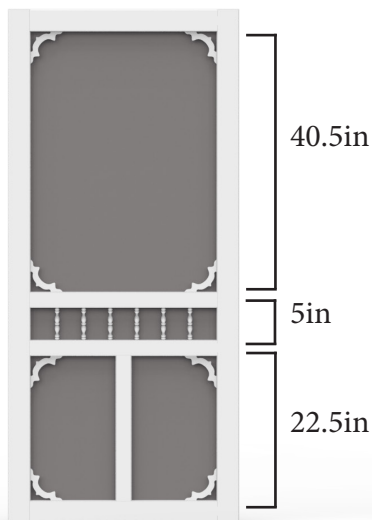

Five Bar

30in – 3in
32in – 3.25in
36in – 4in

Stile: 3.5in
Top Rail: 3.5in
Middle Rail: 3.5in
Bottom Rail: 3.5in

Lafayette

32in – 12.25in
36in – 14.25in

Stile: 2.5in
Top Rail: 2.5in
Middle Rail: 2.5in
Bottom Rail: 3.5in

Brookgreen

30in – 3in
32in – 3.25in
36in – 4in

Stile: 3.5in
Top Rail: 5in
Middle Rail: 3.5in
Bottom Rail: 3.5in

Santee

32in – 7in
36in – 8.5in

Stile: 2.5in
Top Rail: 2.5in
Middle Rail: 2.5in
Bottom: 3.5in

Heritage

32in – 11.25in
36in – 13.25in

Stile: 3.5in
Top Rail: 2.5in
Bottom Rail: 3.5in

Medallion

32in – 11.75in
36in – 13.75in

Stile: 2.5in
Top Rail: 2.5in
Bottom Rail: 3.5in

Charlestowne

30in – 10in
32in – 11in
36in – 13in

Stile: 3.5in
Top Rail: 3.5in
Middle Rail: 2.5in
Bottom Rail: 3.5in

Carolina

30in – 10in
32in – 11in
36in – 13in

Stile: 3.5in
Top Rail: 3.5in
Middle Rail: 3.5in
Bottom: 3.5in

Springview

30in – 23in
32in – 25in
36in – 29in