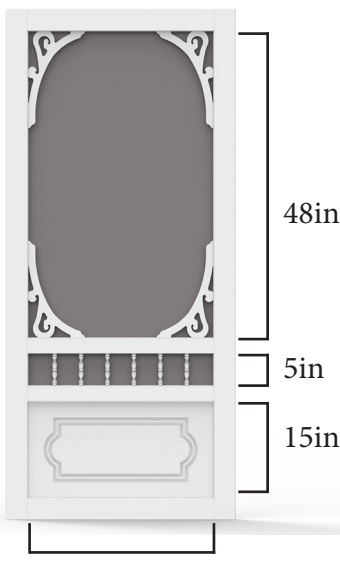

Five Bar

30in – 3in
32in – 3.25in
36in – 4in

Stile: 3.5in
Top Rail: 3.5in
Middle Rail: 3.5in
Bottom Rail: 3.5in

Lafayette

32in – 12.25in
36in – 14.25in

Stile: 2.5in
Top Rail: 2.5in
Middle Rail: 2.5in
Bottom Rail: 3.5in

Stile: 3.5in
Top Rail: 3.5in
Middle Rail: 3.5in
Bottom Rail: 3.5in

Chesapeake XL

32in – 4.5in
36in – 6.5in

Stile: 3.5in
Top Rail: 3.5in
Middle Rail: 3.5in
Bottom Rail: 3.5in

Prairie View

32in – 25in
36in – 29in

Stile: 3.5in
Top Rail: 3.5in
Middle Rail: 2.5in
Bottom: 3.5in

Laurel Bay

32in – 25in
36in – 29in

Stile: 3.5in
Top Rail: 3.5in
Middle Rail: 2.5in
Bottom Rail: 3.5in

Belle Harbour

32in – 25in
36in – 29in

Stile: 3.5in
Top Rail: 3.5in
Middle Rail: 2.5in
Bottom Rail: 3.5in

Seabrook

32in – 25in
36in – 29in

Stile: 3.5in
Top Rail: 5in
Middle Rail: 3.5in
Bottom Rail: 3.5in