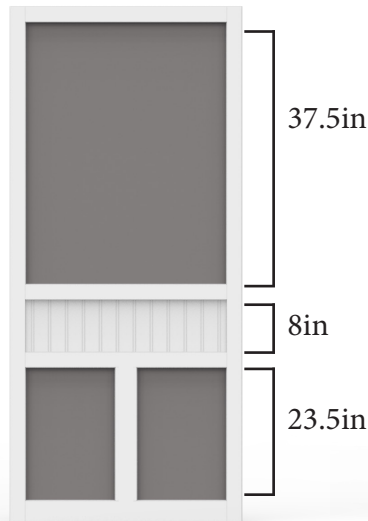

Five Bar

30in – 3in
32in – 3.25in
36in – 4in

Stile: 3.5in
Top Rail: 3.5in
Middle Rail: 3.5in
Bottom Rail: 3.5in

Lafayette

32in – 12.25in
36in – 14.25in

Stile: 2.5in
Top Rail: 2.5in
Middle Rail: 2.5in
Bottom Rail: 3.5in

Brookgreen

30in – 3in
32in – 3.25in
36in – 4in

Stile: 3.5in
Top Rail: 5in
Middle Rail: 3.5in
Bottom Rail: 3.5in

Santee

32in – 7in
36in – 8.5in

Stile: 2.5in
Top Rail: 2.5in
Middle Rail: 2.5in
Bottom: 3.5in

Heritage

32in – 11.25in
36in – 13.25in

Stile: 3.5in
Top Rail: 2.5in
Bottom Rail: 3.5in

Medallion

32in – 11.75in
36in – 13.75in

Stile: 2.5in
Top Rail: 2.5in
Bottom Rail: 3.5in

Charlestowne

30in – 10in
32in – 11in
36in – 13in

Stile: 3.5in
Top Rail: 3.5in
Middle Rail: 2.5in
Bottom: 3.5in

Georgian

32in – 11.25in
36in – 13.25in

Stile: 3.5in
Top Rail: 2.5in
Middle Rail: 2.5in
Bottom Rail: 3.5in

Vinyl Screen Doors

Chesapeake M

32in – 6.5in
36in – 8.5in