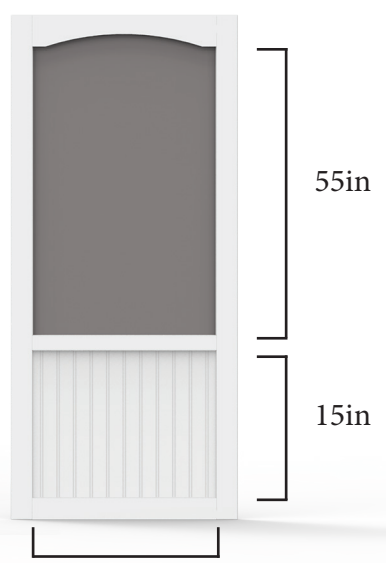

Five Bar

30in – 3in
32in – 3.25in
36in – 4in

Stile: 3.5in
Top Rail: 3.5in
Middle Rail: 3.5in
Bottom Rail: 3.5in

Lafayette

32in – 12.25in
36in – 14.25in

Stile: 2.5in
Top Rail: 2.5in
Middle Rail: 2.5in
Bottom Rail: 3.5in

Stile: 3.5in
Top Rail: 3.5in
Middle Rail: 3.5in
Bottom Rail: 3.5in

Chesapeake XL

32in – 4.5in
36in – 6.5in

Stile: 3.5in
Top Rail: 3.5in
Middle Rail: 3.5in
Bottom Rail: 3.5in

Prairie View

32in – 25in
36in – 29in

Stile: 3.5in
Top Rail: 3.5in
Middle Rail: 2.5in
Bottom: 3.5in

Laurel Bay

32in – 25in
36in – 29in

Stile: 3.5in
Top Rail: 3.5in
Middle Rail: 2.5in
Bottom Rail: 3.5in

Belle Harbour

32in – 25in
36in – 29in

Stile: 3.5in
Top Rail: 3.5in
Middle Rail: 2.5in
Bottom Rail: 3.5in

Seabrook

32in – 25in
36in – 29in

Stile: 3.5in
Top Rail: 5in
Middle Rail: 3.5in
Bottom Rail: 3.5in