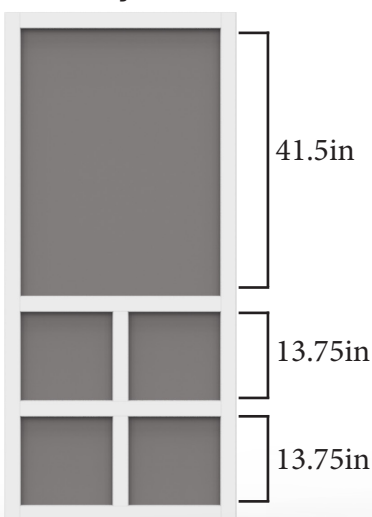

Vinyl Screen Doors

Vinylcraft

32in – 25in
36in – 29in

Stile: 3.5in
Top Rail: 3.5in
Middle Rail: 3.5in
Bottom Rail: 3.5in

Waccamaw

32in – 7in
36in – 8.5in

Stile: 2.5in
Top Rail: 2.5in
Middle Rail: 2.5in
Bottom Rail: 3.5in

Five Bar

30in – 3in
32in – 3.25in
36in – 4in

Stile: 3.5in
Top Rail: 3.5in
Middle Rail: 3.5in
Bottom Rail: 3.5in

Lafayette

32in – 12.25in
36in – 14.25in

Stile: 2.5in
Top Rail: 2.5in
Middle Rail: 2.5in
Bottom Rail: 3.5in

Brookgreen

30in – 3in
32in – 3.25in
36in – 4in

Stile: 3.5in
Top Rail: 5in
Middle Rail: 3.5in
Bottom Rail: 3.5in

Santee

32in – 7in
36in – 8.5in

Stile: 2.5in
Top Rail: 2.5in
Middle Rail: 2.5in
Bottom: 3.5in

Heritage

Seabrook

32in – 25in
36in – 29in

Stile: 3.5in
Top Rail: 5in
Middle Rail: 3.5in
Bottom Rail: 3.5in