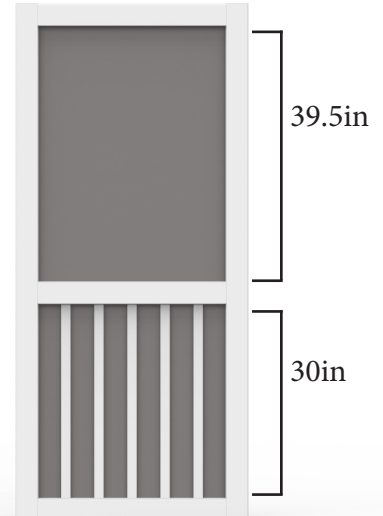

Vinyl Screen Doors

Vinylcraft

32in – 25in
36in – 29in

Stile: 3.5in
Top Rail: 3.5in
Middle Rail: 3.5in
Bottom Rail: 3.5in

Waccamaw

32in – 7in
36in – 8.5in

Stile: 2.5in
Top Rail: 2.5in
Middle Rail: 2.5in
Bottom Rail: 3.5in

Five Bar

30in – 3in
32in – 3.25in
36in – 4in

Stile: 3.5in
Top Rail: 3.5in
Middle Rail: 3.5in
Bottom Rail: 3.5in

Lafayette

32in – 12.25in
36in – 14.25in

Stile: 2.5in
Top Rail: 2.5in
Middle Rail: 2.5in
Bottom Rail: 3.5in

Brookgreen

30in – 3in
32in – 3.25in
36in – 4in

Stile: 3.5in
Top Rail: 5in
Middle Rail: 3.5in
Bottom Rail: 3.5in

Santee

32in – 7in
36in – 8.5in

Stile: 2.5in
Top Rail: 2.5in
Middle Rail: 2.5in
Bottom: 3.5in

Heritage

Stile: 3.5in
Top Rail: 3.5in
Middle Rail: 2.5in
Bottom: 3.5in

Georgian

32in – 11.25in
36in – 13.25in

Stile: 3.5in
Top Rail: 2.5in
Middle Rail: 2.5in
Bottom Rail: 3.5in

Vinyl Screen Doors

Chesapeake M

32in – 6.5in
36in – 8.5in