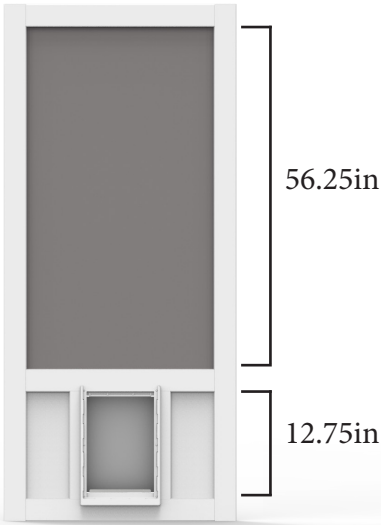

Five Bar

30in – 3in
32in – 3.25in
36in – 4in

Stile: 3.5in
Top Rail: 3.5in
Middle Rail: 3.5in
Bottom Rail: 3.5in

Lafayette

32in – 12.25in
36in – 14.25in

Stile: 2.5in
Top Rail: 2.5in
Middle Rail: 2.5in
Bottom Rail: 3.5in

Stile: 3.5in
Top Rail: 3.5in
Middle Rail: 2.5in
Bottom Rail: 3.5in

Carolina

30in – 10in
32in – 11in
36in – 13in

Stile: 3.5in
Top Rail: 3.5in
Middle Rail: 3.5in
Bottom: 3.5in

Springview

30in – 23in
32in – 25in
36in – 29in

Stile: 3.5in
Top Rail: 3.5in
Middle Rail: 2.5in
Bottom: 3.5in

Georgian

32in – 11.25in
36in – 13.25in

Stile: 3.5in
Top Rail: 2.5in
Middle Rail: 2.5in
Bottom Rail: 3.5in

Vinyl Screen Doors

Chesapeake M

32in – 6.5in
36in – 8.5in

Stile: 3.5in
Top Rail: 3.5in
Middle Rail: 3.5in
Bottom Rail: 3.5in

Chesapeake XL

32in – 4.5in
36in – 6.5in

Stile: 3.5in
Top Rail: 3.5in
Middle Rail: 3.5in
Bottom Rail: 3.5in

Prairie View

32in – 25in
36in – 29in