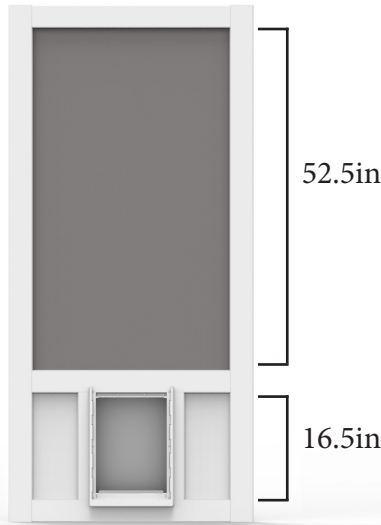

Five Bar

30in – 3in
32in – 3.25in
36in – 4in

Stile: 3.5in
Top Rail: 3.5in
Middle Rail: 3.5in
Bottom Rail: 3.5in

Lafayette

32in – 12.25in
36in – 14.25in

Stile: 2.5in
Top Rail: 2.5in
Middle Rail: 2.5in
Bottom Rail: 3.5in

Stile: 3.5in
Top Rail: 3.5in
Middle Rail: 2.5in
Bottom Rail: 3.5in

Carolina

30in – 10in
32in – 11in
36in – 13in

Stile: 3.5in
Top Rail: 3.5in
Middle Rail: 3.5in
Bottom: 3.5in

Springview

30in – 23in
32in – 25in
36in – 29in

Stile: 3.5in
Top Rail: 3.5in
Middle Rail: 2.5in
Bottom: 3.5in

Georgian

32in – 11.25in
36in – 13.25in

Stile: 3.5in
Top Rail: 2.5in
Middle Rail: 2.5in
Bottom Rail: 3.5in

Vinyl Screen Doors

Chesapeake M

32in – 6.5in
36in – 8.5in

Stile: 3.5in
Top Rail: 3.5in
Middle Rail: 3.5in
Bottom Rail: 3.5in

Chesapeake XL

32in – 4.5in
36in – 6.5in

Stile: 3.5in
Top Rail: 3.5in
Middle Rail: 3.5in
Bottom Rail: 3.5in

Prairie View

32in – 25in
36in – 29in