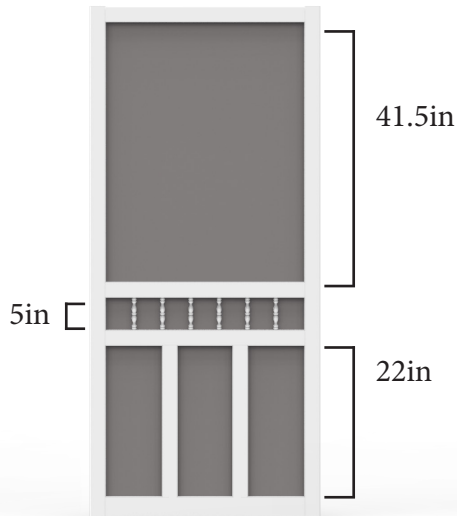

Vinyl Screen Doors

Vinylcraft

32in – 25in
36in – 29in

Stile: 3.5in
Top Rail: 3.5in
Middle Rail: 3.5in
Bottom Rail: 3.5in

Waccamaw

32in – 7in
36in – 8.5in

Stile: 2.5in
Top Rail: 2.5in
Middle Rail: 2.5in
Bottom Rail: 3.5in

Five Bar

30in – 3in
32in – 3.25in
36in – 4in

Stile: 3.5in
Top Rail: 3.5in
Middle Rail: 3.5in
Bottom Rail: 3.5in

Lafayette

32in – 12.25in
36in – 14.25in

Stile: 2.5in
Top Rail: 2.5in
Middle Rail: 2.5in
Bottom Rail: 3.5in

Brookgreen

30in – 3in
32in – 3.25in
36in – 4in

Stile: 3.5in
Top Rail: 5in
Middle Rail: 3.5in
Bottom Rail: 3.5in

Santee

32in – 7in
36in – 8.5in

Stile: 2.5in
Top Rail: 2.5in
Middle Rail: 2.5in
Bottom: 3.5in

Heritage

32in – 11.25in
36in – 13.25in

Stile: 3.5in
Top Rail: 2.5in
Bottom Rail: 3.5in

Medallion

32in – 11.75in
36in – 13.75in

Stile: 2.5in
Top Rail: 2.5in
Bottom Rail: 3.5in

Charlestowne

30in – 10in
32in – 11in
36in – 13in