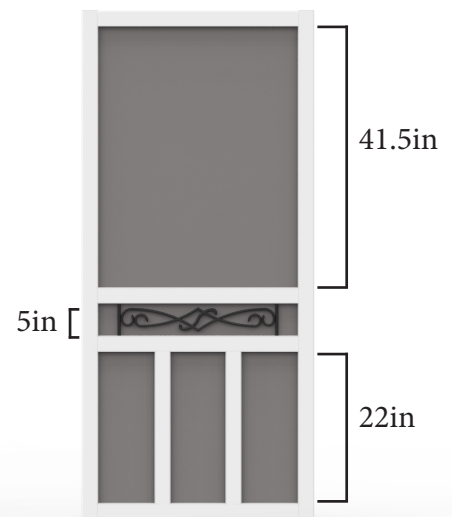

Vinyl Screen Doors

Vinylcraft

32in – 25in
36in – 29in

Stile: 3.5in
Top Rail: 3.5in
Middle Rail: 3.5in
Bottom Rail: 3.5in

Waccamaw

32in – 7in
36in – 8.5in

Stile: 2.5in
Top Rail: 2.5in
Middle Rail: 2.5in
Bottom Rail: 3.5in

Five Bar

30in – 3in
32in – 3.25in
36in – 4in

Stile: 3.5in
Top Rail: 3.5in
Middle Rail: 3.5in
Bottom Rail: 3.5in

Lafayette

32in – 12.25in
36in – 14.25in

Stile: 2.5in
Top Rail: 2.5in
Middle Rail: 2.5in
Bottom Rail: 3.5in

Brookgreen

30in – 3in
32in – 3.25in
36in – 4in

Stile: 3.5in
Top Rail: 5in
Middle Rail: 3.5in
Bottom Rail: 3.5in

Santee

32in – 7in
36in – 8.5in

Stile: 2.5in
Top Rail: 2.5in
Middle Rail: 2.5in
Bottom: 3.5in

Heritage

32in – 11.25in
36in – 13.25in

Stile: 3.5in
Top Rail: 2.5in
Bottom Rail: 3.5in

Medallion

32in – 11.75in
36in – 13.75in

Stile: 2.5in
Top Rail: 2.5in
Bottom Rail: 3.5in

Charlestowne

30in – 10in
32in – 11in
36in – 13in