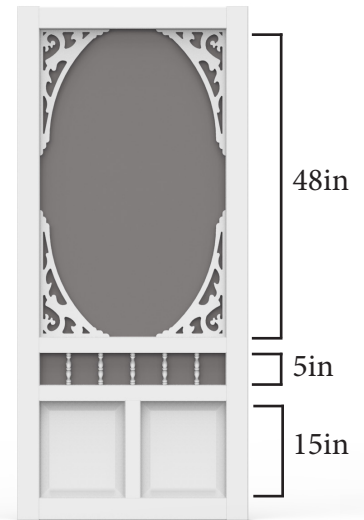

Five Bar

30in – 3in
32in – 3.25in
36in – 4in

Stile: 3.5in
Top Rail: 3.5in
Middle Rail: 3.5in
Bottom Rail: 3.5in

Lafayette

32in – 12.25in
36in – 14.25in

Stile: 2.5in
Top Rail: 2.5in
Middle Rail: 2.5in
Bottom Rail: 3.5in

32in – 11.25in
36in – 13.25in

Stile: 3.5in
Top Rail: 2.5in
Bottom Rail: 3.5in

Medallion

32in – 11.75in
36in – 13.75in

Stile: 2.5in
Top Rail: 2.5in
Bottom Rail: 3.5in

Charlestowne

30in – 10in
32in – 11in
36in – 13in

Stile: 3.5in
Top Rail: 3.5in
Middle Rail: 2.5in
Bottom Rail: 3.5in

Carolina

30in – 10in
32in – 11in
36in – 13in

Stile: 3.5in
Top Rail: 3.5in
Middle Rail: 3.5in
Bottom: 3.5in

Springview

30in – 23in
32in – 25in
36in – 29in

Stile: 3.5in
Top Rail: 3.5in
Middle Rail: 2.5in
Bottom: 3.5in

Georgian

32in – 11.25in
36in – 13.25in

Stile: 3.5in
Top Rail: 2.5in
Middle Rail: 2.5in
Bottom Rail: 3.5in

Vinyl Screen Doors

Chesapeake M

32in – 6.5in
36in – 8.5in