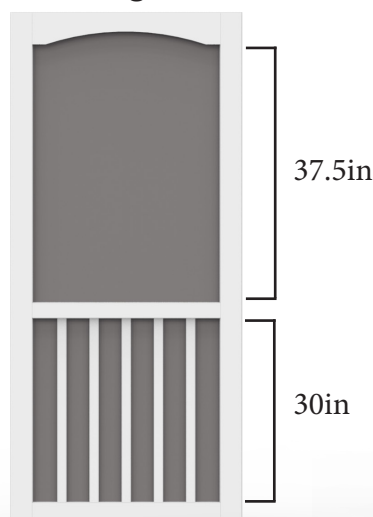

Vinyl Screen Doors

Vinylcraft

32in – 25in
36in – 29in

Stile: 3.5in
Top Rail: 3.5in
Middle Rail: 3.5in
Bottom Rail: 3.5in

Waccamaw

32in – 7in
36in – 8.5in

Stile: 2.5in
Top Rail: 2.5in
Middle Rail: 2.5in
Bottom Rail: 3.5in

Five Bar

30in – 3in
32in – 3.25in
36in – 4in

Stile: 3.5in
Top Rail: 3.5in
Middle Rail: 3.5in
Bottom Rail: 3.5in

Lafayette

32in – 12.25in
36in – 14.25in

Stile: 2.5in
Top Rail: 2.5in
Middle Rail: 2.5in
Bottom Rail: 3.5in

Brookgreen

30in – 3in
32in – 3.25in
36in – 4in

Stile: 3.5in
Top Rail: 5in
Middle Rail: 3.5in
Bottom Rail: 3.5in

Santee

32in – 7in
36in – 8.5in

Stile: 2.5in
Top Rail: 2.5in
Middle Rail: 2.5in
Bottom: 3.5in

Heritage

32in – 11.25in
36in – 13.25in

Stile: 3.5in
Top Rail: 2.5in
Bottom Rail: 3.5in

Medallion

32in – 11.75in
36in – 13.75in

Stile: 2.5in
Top Rail: 2.5in
Bottom Rail: 3.5in

Charlestowne

30in – 10in
32in – 11in
36in – 13in