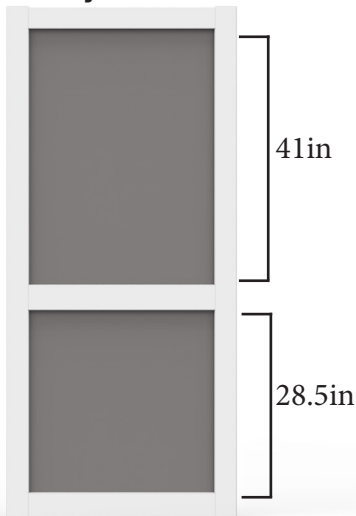

Vinyl Screen Doors

Vinylcraft

32in – 25in
36in – 29in

Stile: 3.5in
Top Rail: 3.5in
Middle Rail: 3.5in
Bottom Rail: 3.5in

Waccamaw

32in – 7in
36in – 8.5in

Stile: 2.5in
Top Rail: 2.5in
Middle Rail: 2.5in
Bottom Rail: 3.5in

Five Bar

30in – 3in
32in – 3.25in
36in – 4in

Stile: 3.5in
Top Rail: 3.5in
Middle Rail: 3.5in
Bottom Rail: 3.5in

Lafayette

32in – 12.25in
36in – 14.25in

Stile: 2.5in
Top Rail: 2.5in
Middle Rail: 2.5in
Bottom Rail: 3.5in

Brookgreen

30in – 3in
32in – 3.25in
36in – 4in

Stile: 3.5in
Top Rail: 5in
Middle Rail: 3.5in
Bottom Rail: 3.5in

Santee

32in – 7in
36in – 8.5in

Stile: 2.5in
Top Rail: 2.5in
Middle Rail: 2.5in
Bottom: 3.5in

Heritage

Seabrook

32in – 25in
36in – 29in

Stile: 3.5in
Top Rail: 5in
Middle Rail: 3.5in
Bottom Rail: 3.5in