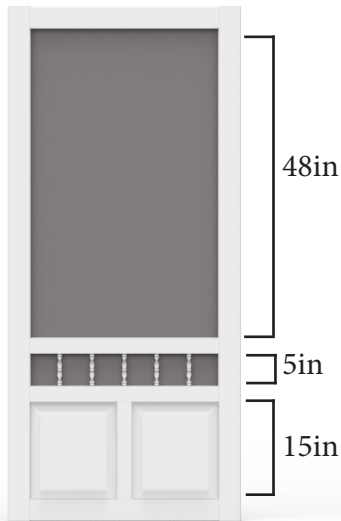

Vinyl Screen Doors

Vinylcraft

32in – 25in
36in – 29in

Stile: 3.5in
Top Rail: 3.5in
Middle Rail: 3.5in
Bottom Rail: 3.5in

Waccamaw

32in – 7in
36in – 8.5in

Stile: 2.5in
Top Rail: 2.5in
Middle Rail: 2.5in
Bottom Rail: 3.5in

Five Bar

30in – 3in
32in – 3.25in
36in – 4in

Stile: 3.5in
Top Rail: 3.5in
Middle Rail: 3.5in
Bottom Rail: 3.5in

Lafayette

32in – 12.25in
36in – 14.25in

Stile: 2.5in
Top Rail: 2.5in
Middle Rail: 2.5in
Bottom Rail: 3.5in

Brookgreen

30in – 3in
32in – 3.25in
36in – 4in

Stile: 3.5in
Top Rail: 5in
Middle Rail: 3.5in
Bottom Rail: 3.5in

Santee

32in – 7in
36in – 8.5in

Stile: 2.5in
Top Rail: 2.5in
Middle Rail: 2.5in
Bottom: 3.5in

Heritage

32in – 11.25in
36in – 13.25in

Stile: 3.5in
Top Rail: 2.5in
Bottom Rail: 3.5in

Medallion

32in – 11.75in
36in – 13.75in

Stile: 2.5in
Top Rail: 2.5in
Bottom Rail: 3.5in

Charlestowne

30in – 10in
32in – 11in
36in – 13in