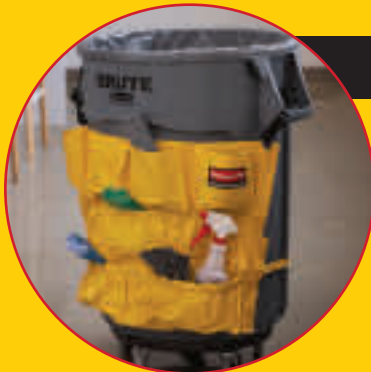

CADDY BAG

ELASTIC POCKETS - Knock out quick cleanups on-the-go with onboard storage for spray bottles, cleaning cloths, brushes, extra can liners, latex gloves, and other cleaning supplies.

HEAVY-DUTY VINYL - For long life and easy cleaning.

ADJUSTABLE STRAPS - Allow easy installation and removal on both 32 and 44-gallon BRUTEs.