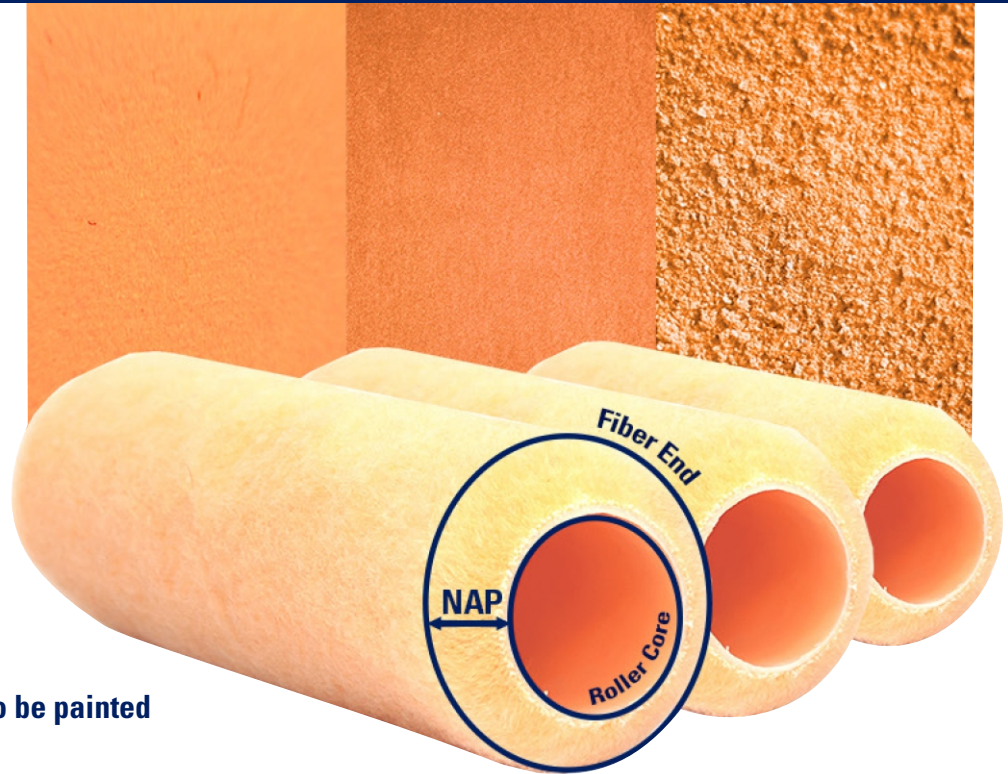

Reading the NAP

The Nap size of a roller cover is the length of the fibers that extend from the core and hold the paint. Nap size is chosen based on the texture and surface type that you will be painting on.

Rough surfaces require higher naps whereas the smoother the surface, the shorter the nap required.

Use of NAP according to the surface to be painted

- **Smooth Surfaces (1/4)**

Untextured plaster, drywall, wood and metal.

- **Semi Smooth Surfaces (3/8)**

Light textured drywall, plaster, wood and paneling.

- **Semi Textured Surfaces (1/2)**

Textured plaster, metal, wood and drywall.

- **Textured Surfaces (3/4)**

Heavy textured surfaces. Interior & exterior.

- **Rough Surfaces (1)**

Stucco, wood, brick and concrete.

- **Rough Surfaces (1 1/4)**

Masonry, stucco, exteriors and new constructions.

Knit & Woven Fabrics

The majority of paint roller fabrics are manufactured by knitting or weaving the fabric securely onto the backing. Note that there are specialty fabrics such as foam where neither of these processes applies.

Knit Fabrics

Knitted fabrics have a looped backing which results in a more absorbent fabric. These fabrics optimize paint retention and release for increased paint capacity.

Woven Fabric

Woven fabrics are made out of a continuous yarn and tighter cross-section backing. This results in a sturdy fabric with minimal shedding for a lint free application, perfect for interior and delicate surfaces that need the smoothest of finishes.