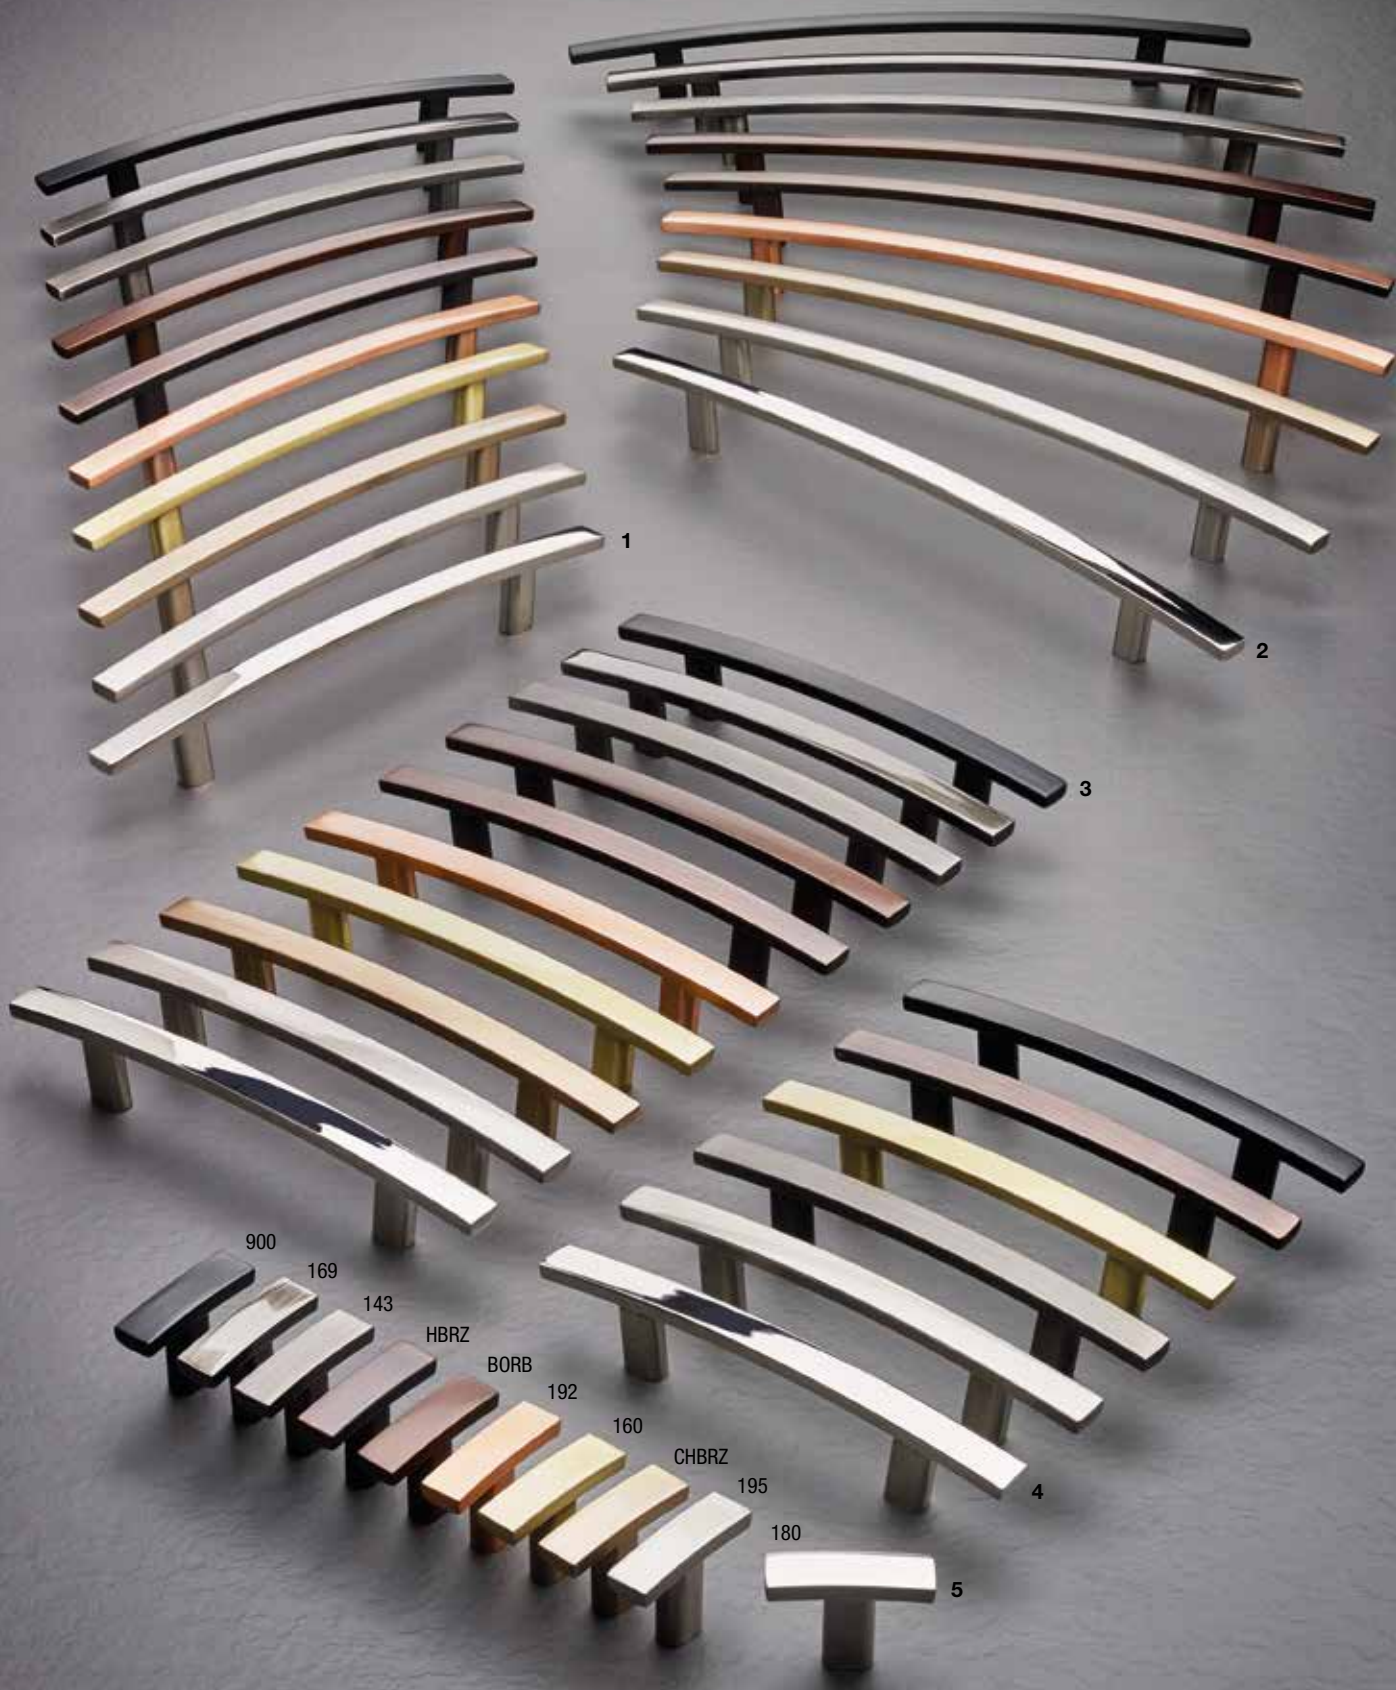

REF. NO.	COLOR FINISH	MATERIAL DESCRIPTION	DIMENSION C.C. / Ø	OVERALL DIMENSION METRIC	OVERALL DIMENSION (L x P) IMPERIAL	SCREW NAIL
1	BP650128	BORB, CHBRZ, HBRZ, 143, 160, 169, 180, 192, 195, 900	Metal	128mm c.c.	198 x 31mm 4 25/32" x 1 7/32"	8/32
2	BP650192	BORB, CHBRZ, HBRZ, 143, 160, 169, 180, 192, 195, 900	Metal	192mm c.c.	276 x 32mm 10 7/8" x 1 1/4"	8/32
3	BP65096	BORB, CHBRZ, HBRZ, 143, 160, 169, 180, 192, 195, 900	Metal	96mm c.c.	158 x 29mm 6 7/32" x 1 5/32"	8/32

REF. NO.	COLOR FINISH	MATERIAL DESCRIPTION	DIMENSION C.C. / Ø	OVERALL DIMENSION METRIC	OVERALL DIMENSION (L x P) IMPERIAL	SCREW NAIL
4	BP65076	BORB, 143, 160, 180, 195, 900	Metal	76mm c.c.	135 x 27mm 5 5/16" x 1 1/16"	8/32
5	BP65038	BORB, CHBRZ, HBRZ, 143, 160, 169, 180, 192, 195, 900	Metal	38 x 27mm	1 1/2" x 1 1/16"	8/32