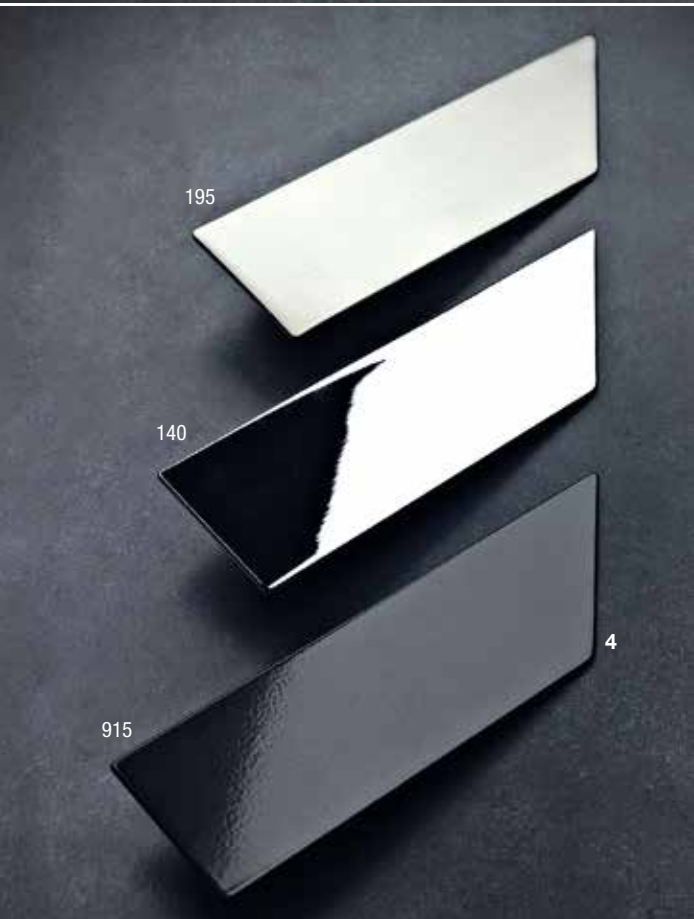

REF. NO.	COLOR FINISH	MATERIAL DESCRIPTION	DIMENSION C.C. / Ø	OVERALL DIMENSION (L x P) METRIC	OVERALL DIMENSION (L x P) IMPERIAL	SCREW NAIL
1	9143150	140, 195, 905	Metal	128mm c.c.	150 x 24mm 5 29/32" x 15/16"	M4
2	914270	140, 195, 905	Metal	48mm c.c.	70 x 26mm 2 3/4" x 1 1/32"	M4

REF. NO.	COLOR FINISH	MATERIAL DESCRIPTION	DIMENSION C.C. / Ø	OVERALL DIMENSION (L x P) METRIC	OVERALL DIMENSION (L x P) IMPERIAL	SCREW NAIL
3	914250	140, 195, 905	Metal	32mm c.c.	50 x 22mm 2" x 7/8"	M4
4	2307150	140, 195, 915	Metal	64mm c.c.	148 x 25mm 5 27/32" x 1"	M4