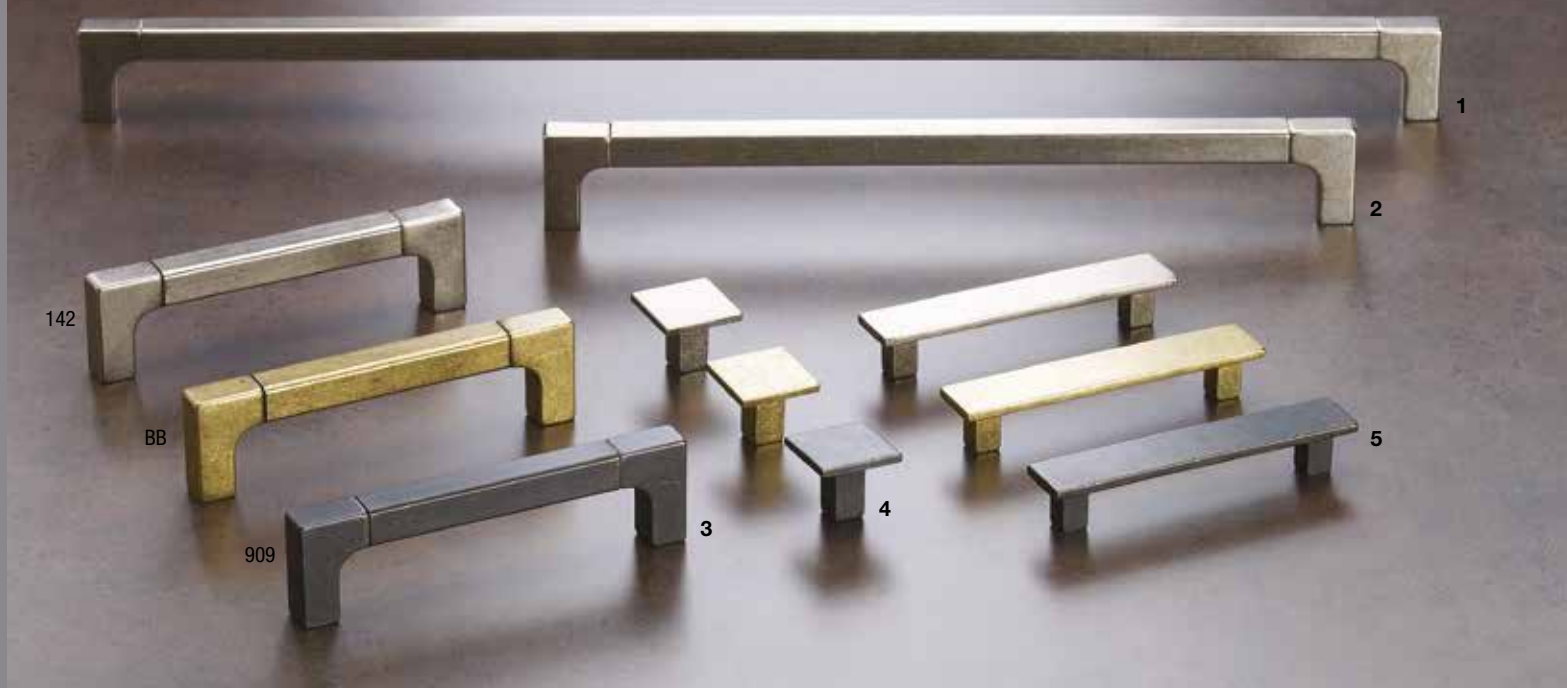

REF. NO.	COLOR FINISH	MATERIAL DESCRIPTION	DIMENSION C.C. / Ø	OVERALL DIMENSION (L x P) METRIC	OVERALL DIMENSION (L x P) IMPERIAL	SCREW NAIL
1	1414512 BB, 142, 909	Metal	512mm c.c.	527 x 39mm	20 3/4" x 1 9/16"	M4
2	1414288 BB, 142, 909	Metal	288mm c.c.	303 x 39mm	11 15/16" x 1 9/16"	M4
3	1414128 BB, 142, 909	Metal	128mm c.c.	142 x 39mm	5 19/32" x 1 9/16"	M4
4	49430 BB, 142, 909	Metal	30 x 30mm	30 x 26mm	1 3/16" x 1 1/32"	M4
5	4948 BB, 142, 909	Metal	96mm c.c.	118 x 22mm	4 5/8" x 7/8"	M4
6	7773160 81, 93, 902	Metal	160mm c.c.	240 x 36mm	9 7/16" x 1 3/8"	M4

REF. NO.	COLOR FINISH	MATERIAL DESCRIPTION	DIMENSION C.C. / Ø	OVERALL DIMENSION (L x P) METRIC	OVERALL DIMENSION (L x P) IMPERIAL	SCREW NAIL
7	7811160 908	Metal	160mm c.c.	175 x 45mm	6 7/8" x 1 3/4"	M4
8	7811128 908	Metal	128mm c.c.	143 x 45mm	5 5/8" x 1 3/4"	M4
9	7767192 81, 93, 902	Metal	192mm c.c.	240 x 26mm	9 7/16" x 1 1/32"	M4
10	776732 81, 93, 902	Metal	32mm c.c.	42 x 26mm	1 5/8" x 1 1/32"	M4
11	777364 81, 93, 902	Metal	64mm c.c.	120 x 36mm	4 11/16" x 1 3/8"	M4