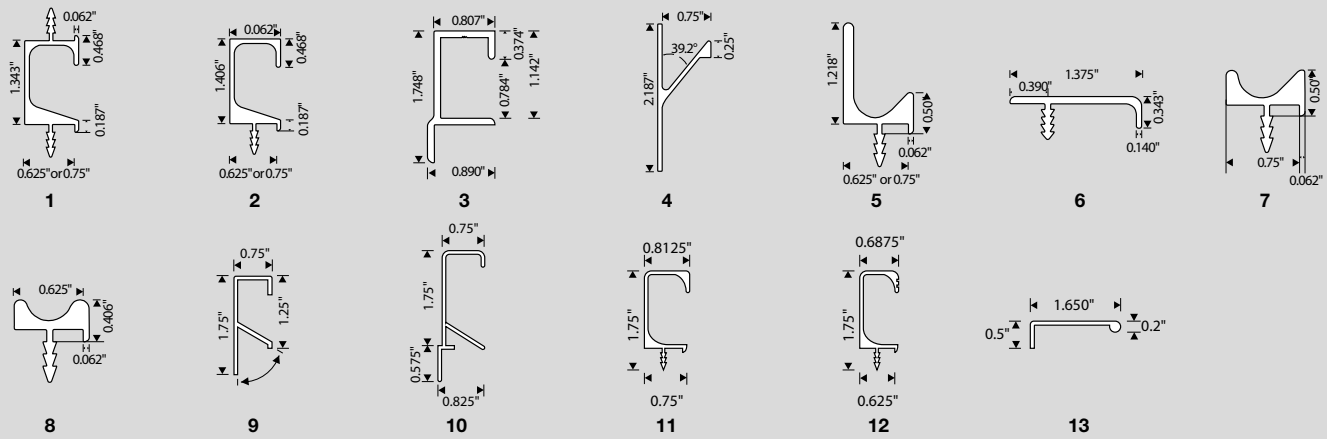

REF. NO.	FINISH	COLOR DESCRIPTION	MATERIAL DESCRIPTION	PANEL THICKNESS	OVERALL DIMENSION (L)	
					METRIC	IMPERIAL
1	320112	10, 170	Aluminum	5/8" (16mm)	3657mm	12'
	320212	10, 170	Aluminum	3/4" (19mm)	3657mm	12'
2	320012	10, 170	Aluminum	5/8" (16mm)	3657mm	12'
	319912	10, 170	Aluminum	3/4" (19mm)	3657mm	12'
3	415212	10	Aluminum	3/4" (19mm) to 13/16" (21mm)	3657mm	12'
4	314912	10	Aluminum	3/4" (19mm)	3657mm	12'
5	318812	10, 140, 170	Aluminum	5/8" (16mm)	3657mm	12'
	318912	10, 140, 170	Aluminum	3/4" (19mm)	3657mm	12'
6	329112	10, 140, 170	Aluminum	3/4" (19mm)	3657mm	12'
7	318712	10, 140, 170	Aluminum	3/4" (19mm)	3657mm	12'

REF. NO.	COLOR FINISH	MATERIAL DESCRIPTION	PANEL THICKNESS	OVERALL DIMENSION (L)	
				METRIC	IMPERIAL
8	329012	10, 170	Aluminum	5/8" (16mm)	3657mm 12'
9	318112	10	Aluminum	5/8" (16mm)	3657mm 12'
	318108	10	Aluminum	5/8" (16mm)	2438mm 8'
10	317912	10	Aluminum	3/4" (19mm)	3657mm 12'
	DP46LBL		Aluminum	3/4" (19mm)	1828mm 6'
11	318312	10, 140	Aluminum	3/4" (19mm)	3657mm 12'
	318308	10	Aluminum	3/4" (19mm)	2438mm 8'
12	318412	10	Aluminum	5/8" (16mm)	3657mm 12'
	318408	10	Aluminum	5/8" (16mm)	2438mm 8'
13	318612	10, 170	Aluminum	5/8" (16mm) to 3/4" (19mm)	3657mm 12'
	318608	10, 170	Aluminum	5/8" (16mm) to 3/4" (19mm)	2438mm 8'