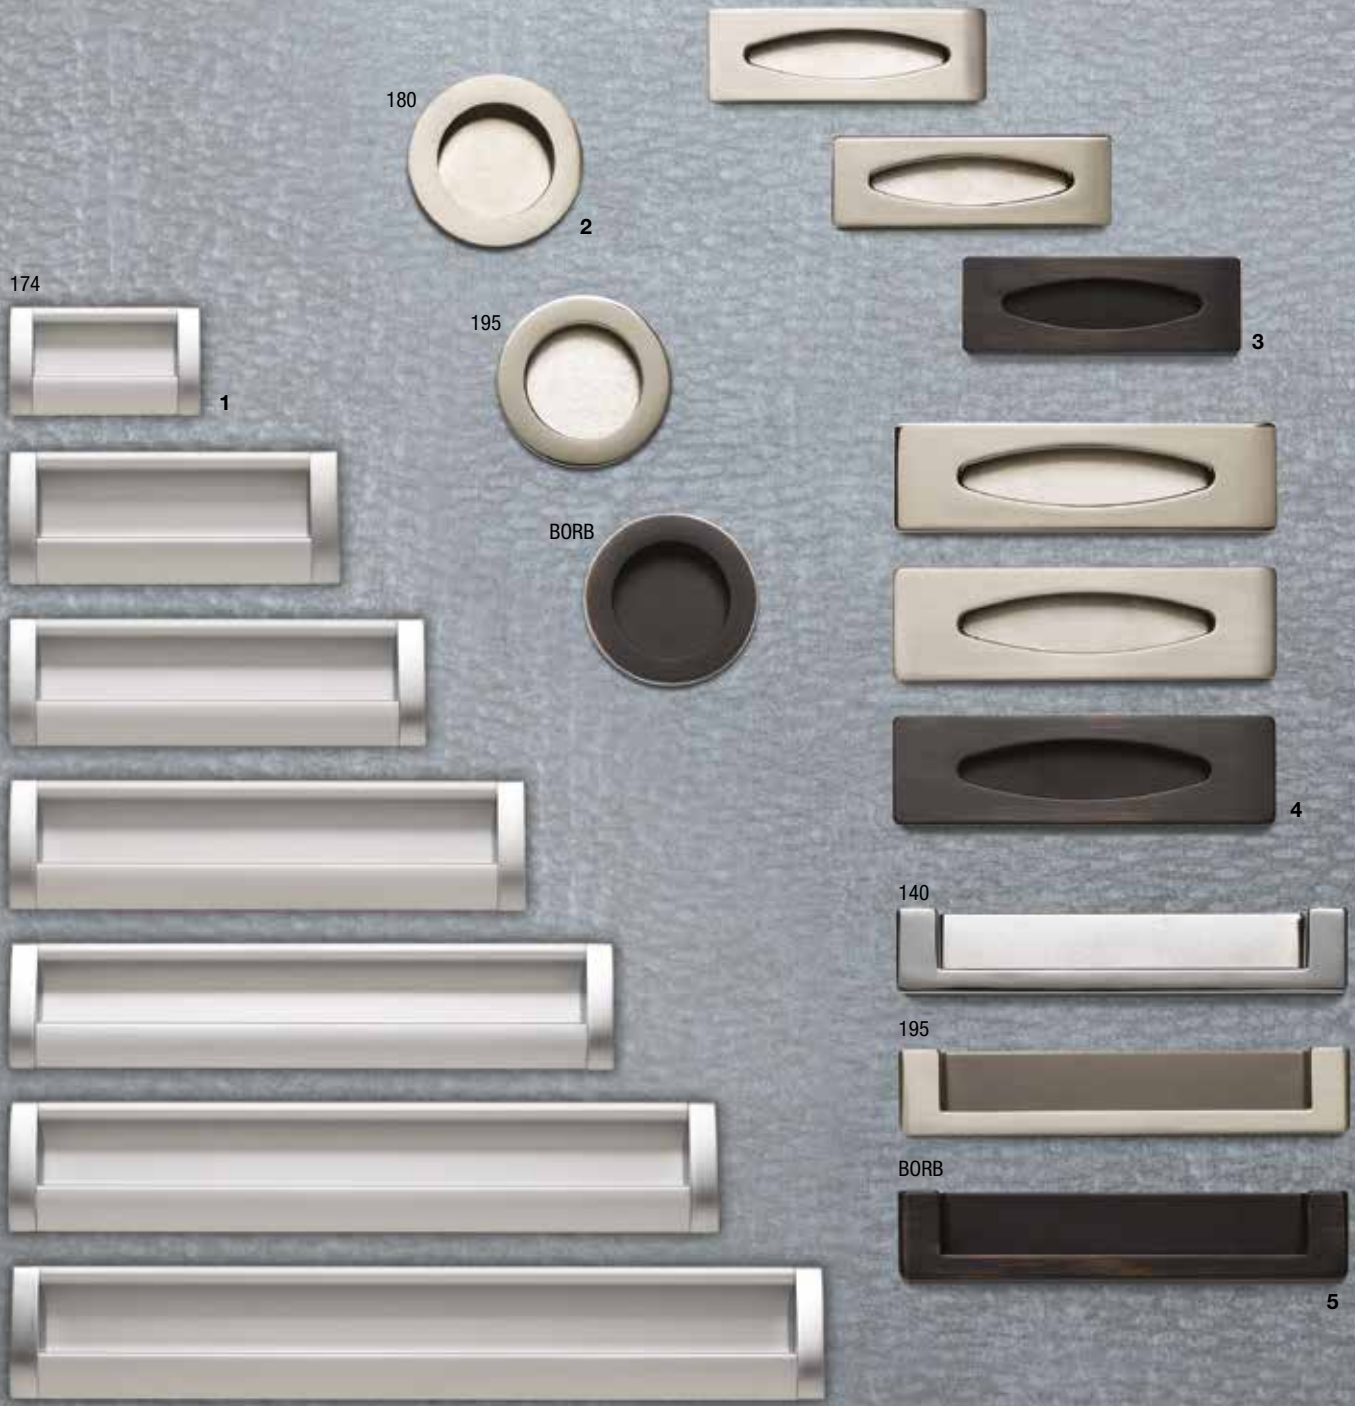

REF. NO.	COLOR FINISH	MATERIAL DESCRIPTION	DIMENSION C.C. / Ø	DRILL HOLE SIZE (L X W X D)		SCREW NAIL
				METRIC	IMPERIAL	
1	31007564 174	Aluminum	64mm c.c.	70 x 36 x 11mm	2 3/4" x 1 3/8" x 7/16"	M4
	31007596 174	Aluminum	96mm c.c.	102 x 36 x 11mm	4 1/8" x 1 3/8" x 7/16"	M4
	310075128 174	Aluminum	128mm c.c.	134 x 36 x 11mm	5 1/4" x 1 3/8" x 7/16"	M4
	310075160 174	Aluminum	160mm c.c.	166 x 36 x 11mm	6 1/2" x 1 3/8" x 7/16"	M4
	310075192 174	Aluminum	192mm c.c.	198 x 36 x 11mm	7 13/16" x 1 3/8" x 7/16"	M4
	310075224 174	Aluminum	224mm c.c.	230 x 36 x 11mm	9 1/16" x 1 3/8" x 7/16"	M4
	310075256 174	Aluminum	256mm c.c.	262 x 36 x 11mm	10 5/16" x 1 3/8" x 7/16"	M4

REF. NO.	COLOR FINISH	MATERIAL DESCRIPTION	DIMENSION C.C. / Ø	DRILL HOLE SIZE (L X W X D)		SCREW NAIL
				METRIC	IMPERIAL	
2	BP 72260 BORB, 180, 195	Metal	Ø 60mm	55 x 15mm	2 1/8" x 9/16"	Recessed and glued
3	BP 87076 BORB, 180, 195	Metal	76mm c.c.	85 x 25 x 12mm	3 5/16" x 1" x 7/16"	8/32
4	BP 87096 BORB, 180, 195	Metal	96mm c.c.	107 x 30 x 12mm	4 3/16" x 1 3/16" x 7/16"	8/32
5	BP 897128 BORB, 140, 195	Metal	128mm c.c.	134 x 28 x 13mm	5 1/4" x 1 1/8" x 1/2"	8/32

Legend: L= Length W= Width D= Depth