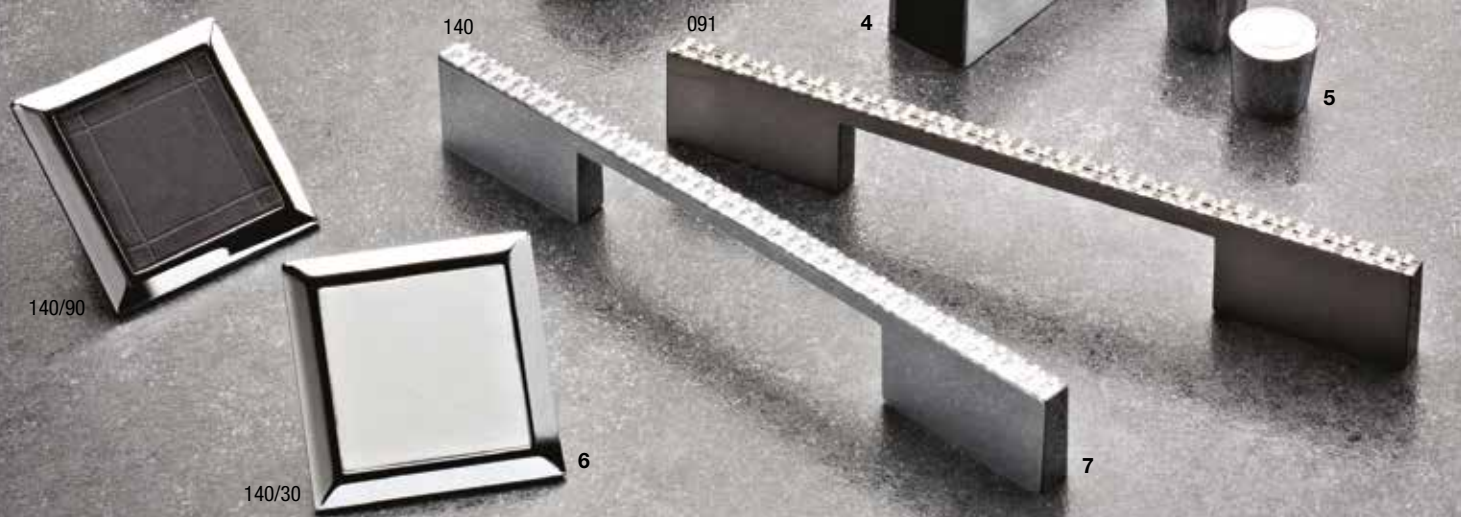

REF. NO.	COLOR FINISH	MATERIAL DESCRIPTION	DIMENSION C.C. / Ø	OVERALL DIMENSION METRIC	OVERALL DIMENSION (L x P) IMPERIAL	SCREW NAIL
1	7794320 90/140	Aluminum and metal	320mm c.c.	327 x 30mm	12 7/8" x 1 3/16"	M4
	7794160 90/140	Aluminum and metal	160mm c.c.	167 x 30mm	6 9/16" x 1 3/16"	M4
	7794128 90/140	Aluminum and metal	128mm c.c.	135 x 30mm	5 5/16" x 1 3/16"	M4
	779496 90/140	Aluminum and metal	96mm c.c.	103 x 30mm	4 1/16" x 1 3/16"	M4
	779432 90/140	Aluminum and metal	32mm c.c.	39 x 30mm	1 1/2" x 1 3/16"	M4

REF. NO.	COLOR FINISH	MATERIAL DESCRIPTION	DIMENSION C.C. / Ø	OVERALL DIMENSION METRIC	OVERALL DIMENSION (L x P) IMPERIAL	SCREW NAIL
2	10056416 140	Metal	416mm c.c.	438 x 26mm	17 1/4" x 1 1/32"	M4
3	10056160 140	Metal	160mm c.c.	181 x 25mm	7 1/8" x 1"	M4
4	579160 140/30, 140/90	Duron® and metal	160mm c.c.	245 x 28mm	9 5/8" x 1 3/32"	M4
5	217217 140/30, 140/90	Duron® and metal	Ø 24mm	24 x 23mm	15/16" x 29/32"	M4
6	57360 140/30, 140/90	Metal and leather	16mm c.c.	60 x 24mm	2 3/8" x 15/16"	M4
7	7830192 091, 140	Metal	192mm c.c.	206 x 28mm	8 1/8" x 1 3/32"	M4