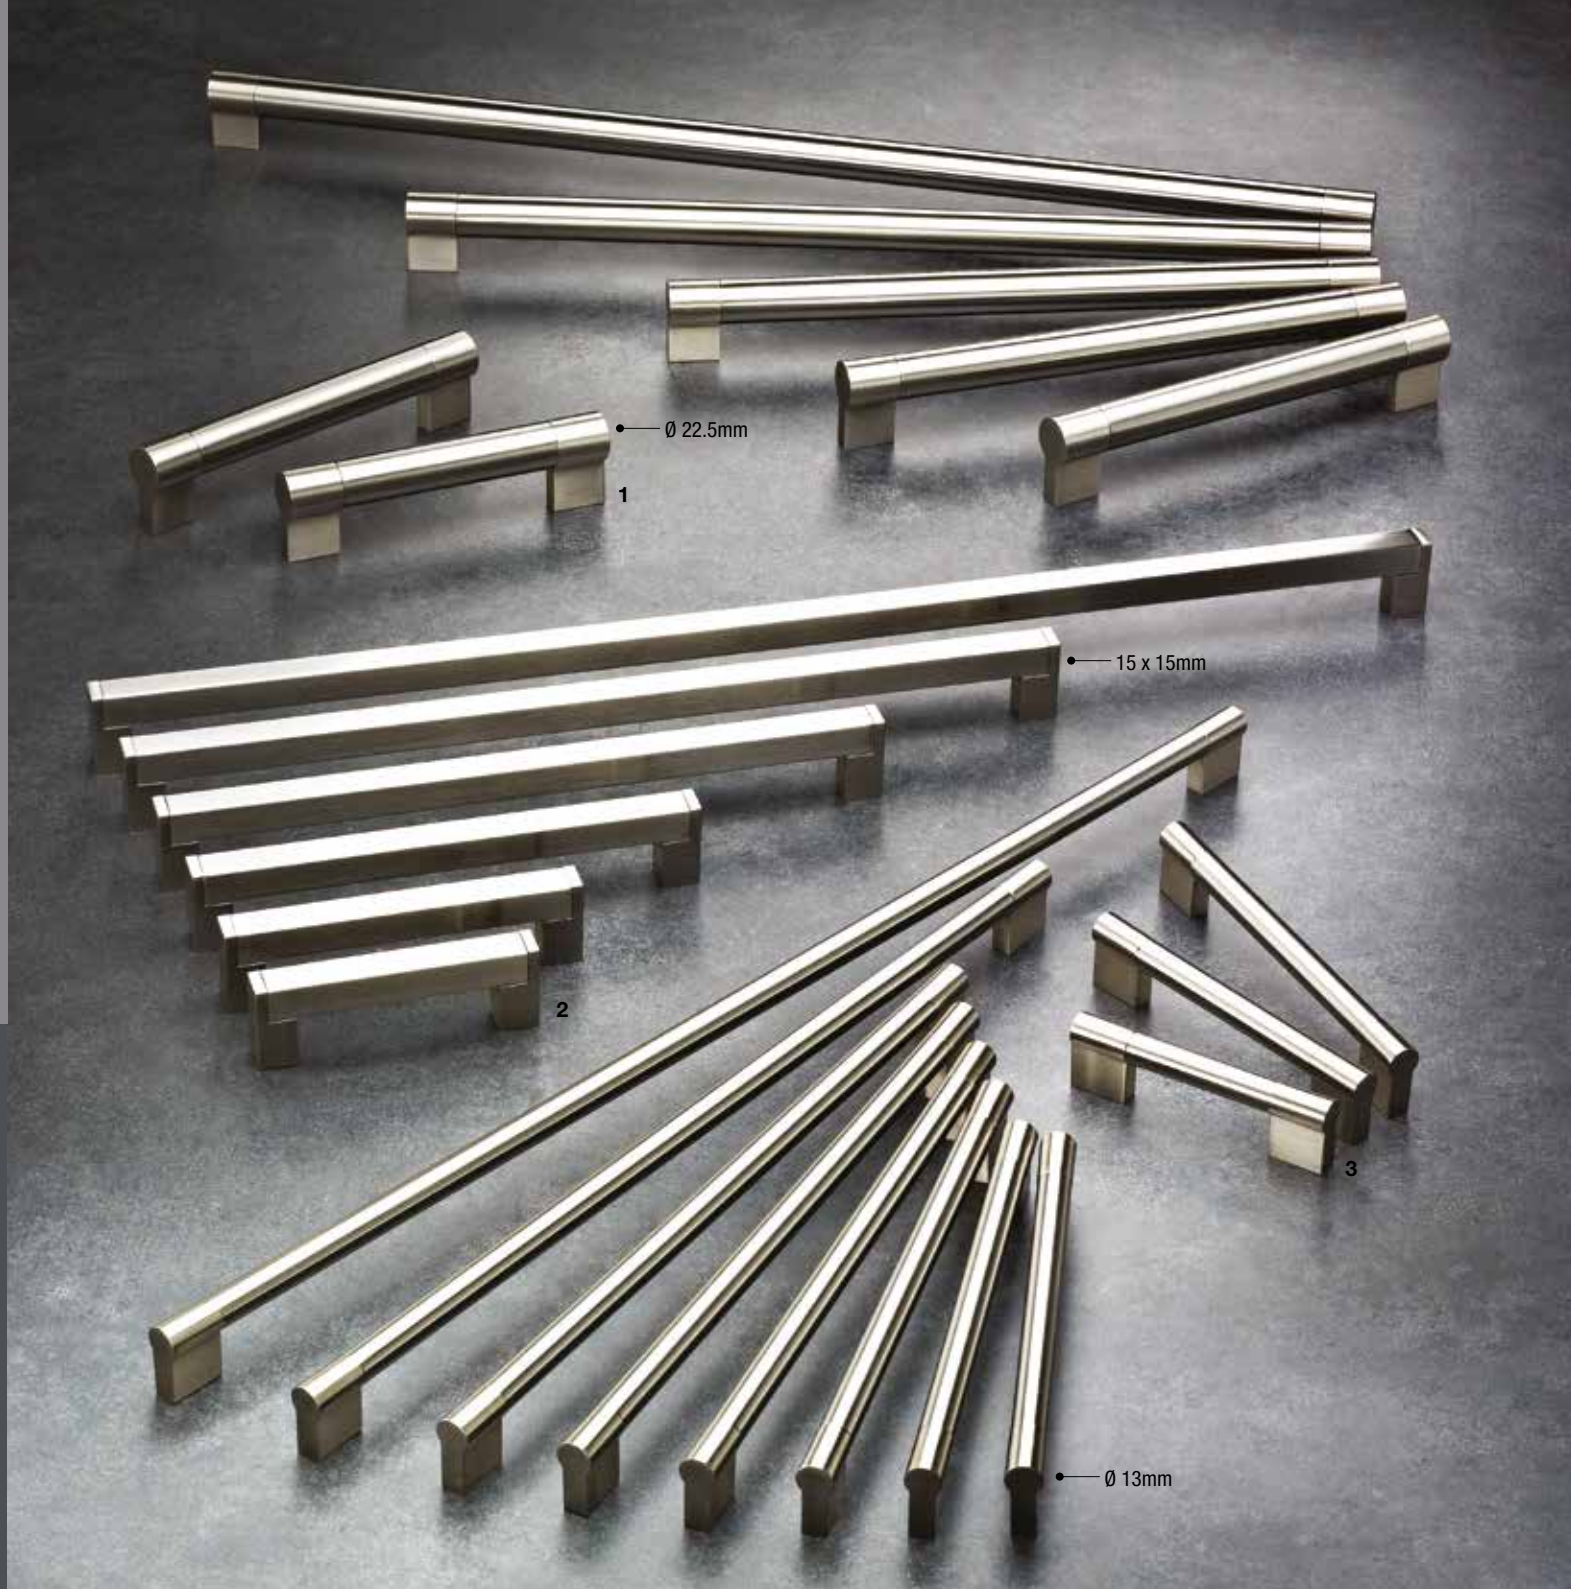

REF. NO.	COLOR FINISH	MATERIAL DESCRIPTION	DIMENSION C.C. / Ø	OVERALL DIMENSION (L x P) METRIC	OVERALL DIMENSION (L x P) IMPERIAL	SCREW NAIL	
1	BP500128	195	Stainless and metal	128mm c.c.	153 x 43mm	6" x 1 11/16"	8/32
	BP500160	195	Stainless and metal	160mm c.c.	185 x 43mm	7 1/4" x 1 11/16"	8/32
	BP500192	195	Stainless and metal	192mm c.c.	217 x 43mm	8 1/2" x 1 11/16"	8/32
	BP500256	195	Stainless and metal	256mm c.c.	281 x 43mm	11 1/16" x 1 11/16"	8/32
	BP500320	195	Stainless and metal	320mm c.c.	333 x 32mm	13 1/16" x 1 1/4"	8/32
	BP500448	195	Stainless and metal	448mm c.c.	461 x 32mm	18 1/8" x 1 1/4"	8/32
	BP500576	195	Stainless and metal	576mm c.c.	589 x 32mm	23 3/16" x 1 1/4"	8/32
2	BP52096	195	Stainless and metal	96mm c.c.	113 x 38mm	4 7/16" x 1 1/2"	8/32
	BP520128	195	Stainless and metal	128mm c.c.	145 x 38mm	5 11/16" x 1 1/2"	8/32
	BP520192	195	Stainless and metal	192mm c.c.	209 x 38mm	8 3/16" x 1 1/2"	8/32
	BP520288	195	Stainless and metal	288mm c.c.	305 x 38mm	12" x 1 1/2"	8/32
	BP520384	195	Stainless and metal	384mm c.c.	401 x 38mm	15 3/4" x 1 1/2"	8/32
	BP520576	195	Stainless and metal	576mm c.c.	593 x 38mm	23 5/16" x 1 1/2"	8/32

REF. NO.	COLOR FINISH	MATERIAL DESCRIPTION	DIMENSION C.C. / Ø	OVERALL DIMENSION (L x P) METRIC	OVERALL DIMENSION (L x P) IMPERIAL	SCREW NAIL	
3	BP52796	195	Stainless and metal	96mm c.c.	109 x 32mm	4 1/4" x 1 1/4"	8/32
	BP527128	195	Stainless and metal	128mm c.c.	141 x 32mm	5 9/16" x 1 1/4"	8/32
	BP527160	195	Stainless and metal	160mm c.c.	173 x 32mm	6 13/16" x 1 1/4"	8/32
	BP527180	195	Stainless and metal	180mm c.c.	193 x 32mm	7 9/16" x 1 1/4"	8/32
	BP527192	195	Stainless and metal	192mm c.c.	205 x 32mm	8 1/16" x 1 1/4"	8/32
	BP527224	195	Stainless and metal	224mm c.c.	237 x 32mm	9 5/16" x 1 1/4"	8/32
	BP527256	195	Stainless and metal	256mm c.c.	269 x 32mm	10 9/16" x 1 1/4"	8/32
	BP527288	195	Stainless and metal	288mm c.c.	301 x 32mm	11 13/16" x 1 1/4"	8/32
	BP527320	195	Stainless and metal	320mm c.c.	333 x 32mm	13 1/16" x 1 1/4"	8/32
	BP527416	195	Stainless and metal	416mm c.c.	429 x 32mm	16 7/8" x 1 1/4"	8/32
	BP527576	195	Stainless and metal	576mm c.c.	589 x 32mm	23 3/16" x 1 1/4"	8/32