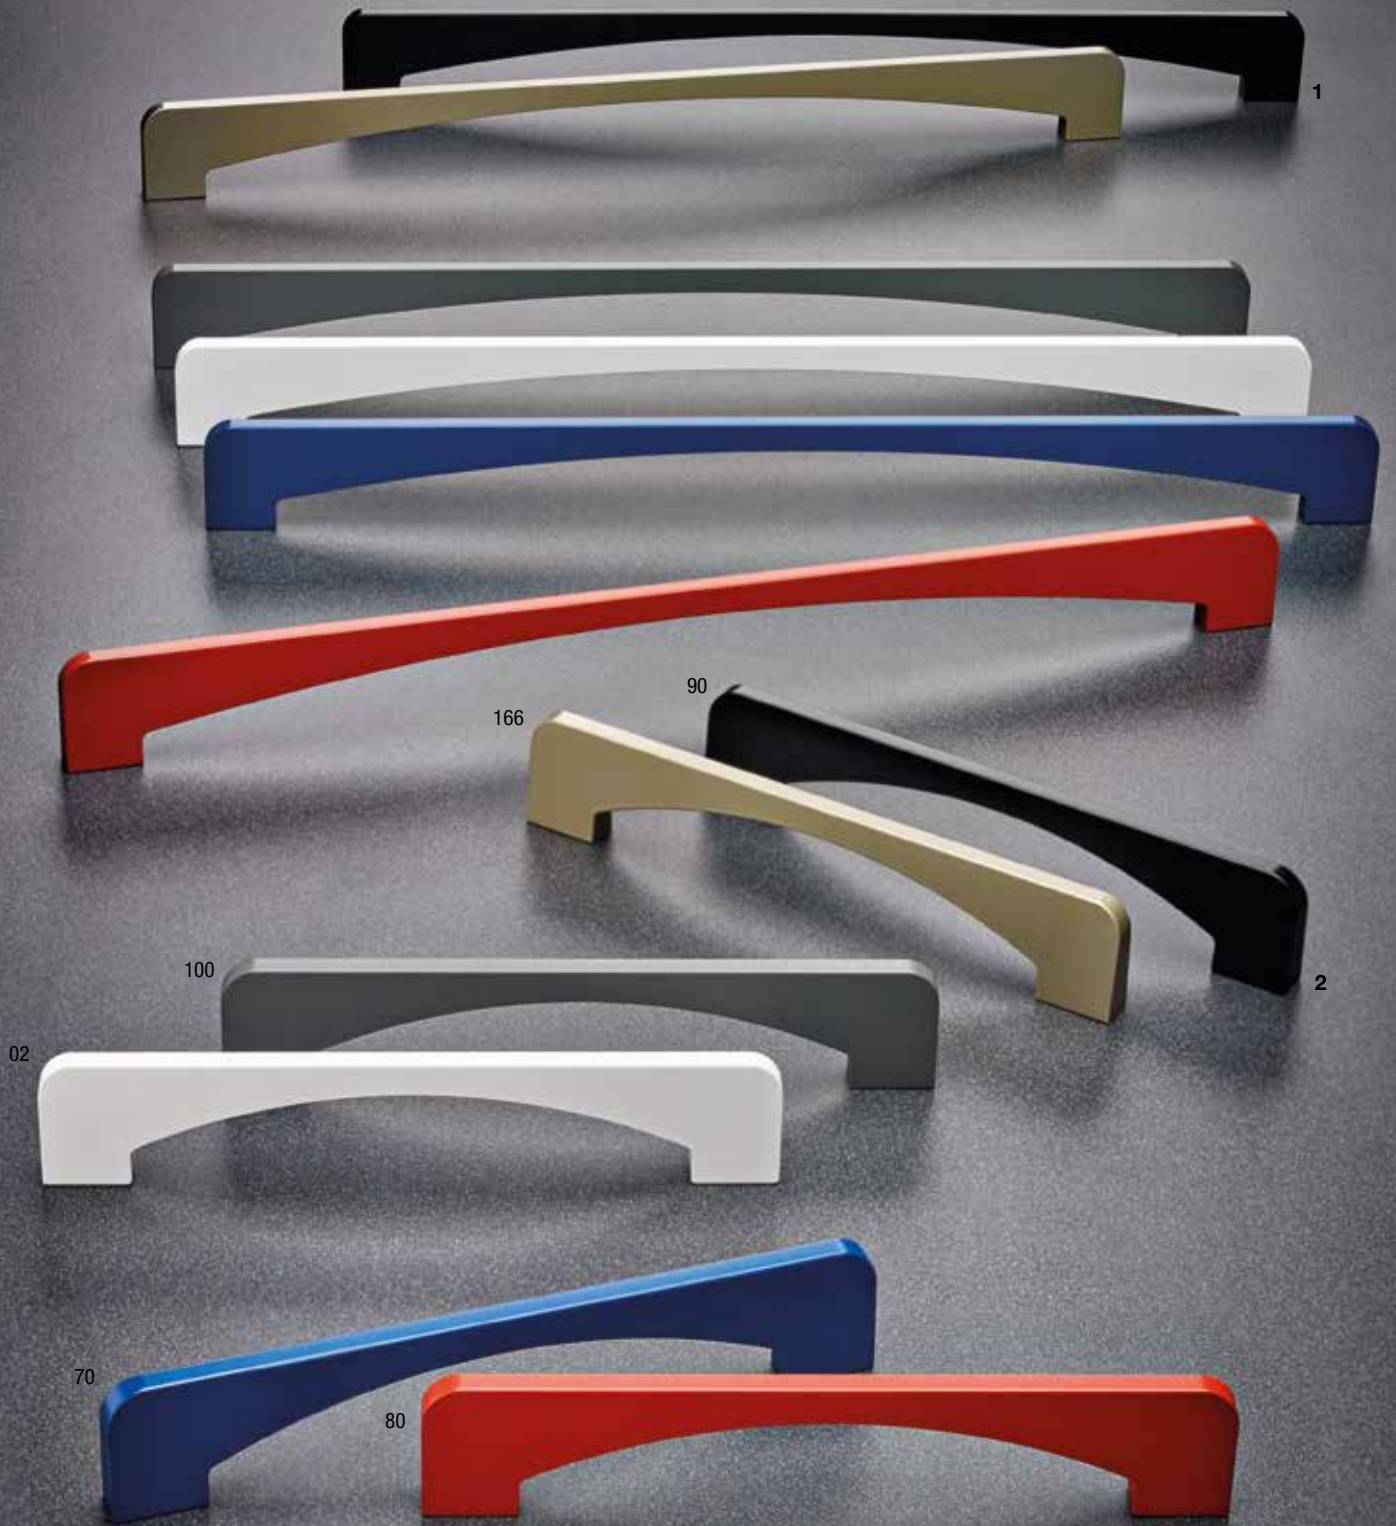

REF. NO.	COLOR FINISH	MATERIAL DESCRIPTION	DIMENSION C.C. / Ø	OVERALL DIMENSION (L x P)		SCREW NAIL	REF. NO.	COLOR FINISH	MATERIAL DESCRIPTION	DIMENSION C.C. / Ø	OVERALL DIMENSION (L x P)		SCREW NAIL		
				METRIC	IMPERIAL					METRIC	IMPERIAL				
1	BP7778352	02, 70, 80, 90, 100, 166	Metal	352mm c.c.	376 x 35mm	13 7/8" x 1 3/8"	8/32	2	BP7778160	02, 70, 80, 90, 100, 166	Metal	160mm c.c.	184 x 35mm	6 5/16" x 1 3/8"	8/32