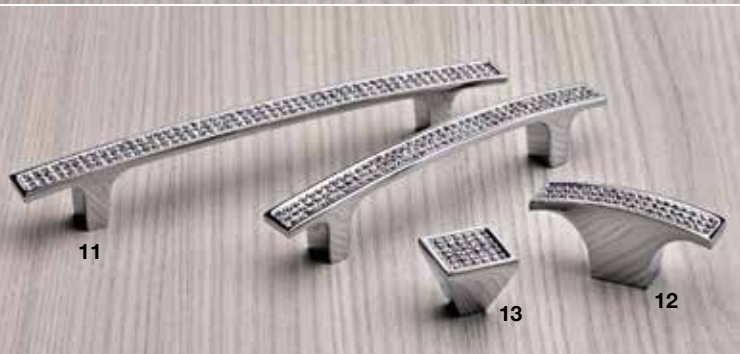

REF. NO.	COLOR FINISH	MATERIAL DESCRIPTION	DIMENSION C.C. / Ø	OVERALL DIMENSION METRIC	OVERALL DIMENSION IMPERIAL (L x P)	SCREW NAIL
1	BP10083 140/11	Metal and crystal	3" c.c.	96 x 42mm	3 3/4" x 1 21/32"	8/32
	10083 BORB/11, 140/11, 184/11	Metal and crystal	3" c.c.	96 x 42mm	3 3/4" x 1 21/32"	8/32
2	BP10082 140/11	Metal and crystal	3" c.c.	96 x 42mm	3 3/4" x 1 21/32"	8/32
	10082 BORB/11, 140/11, 184/11	Metal and crystal	3" c.c.	96 x 42mm	3 3/4" x 1 21/32"	8/32
3	10074 BORB/11, 140/11, 184/11	Metal and crystal	Ø 33mm	33 x 30mm	1 5/16" x 1 3/16"	8/32
4	BP10085 195/11	Metal and acrylic	Ø 32mm	32 x 26mm	1 1/4" x 1 3/32"	8/32
5	BP10089 130/11, 195/11, 195/411, 195/750	Metal and acrylic	Ø 32mm	32 x 39mm	1 1/4" x 1 17/32"	8/32
6	BP110676 195/11, 195/411, 195/750	Metal and acrylic	76mm c.c.	125 x 32mm	4 15/16" x 1 1/4"	8/32
7	BP10080 195/11	Metal and acrylic	Ø 32mm	32 x 36mm	1 1/4" x 1 3/8"	8/32
8	BP10081 11	Acrylic	Ø 32mm	32 x 32mm	1 1/4" x 1 1/4"	8/32
9	BP16063244* BB	Metal and acrylic	Ø 33mm	33 x 34mm	1 5/16" x 1 11/32"	8/32

REF. NO.	COLOR FINISH	MATERIAL DESCRIPTION	DIMENSION C.C. / Ø	OVERALL DIMENSION METRIC	OVERALL DIMENSION IMPERIAL (L x P)	SCREW NAIL	
10	BP4035 AE/11, BORB/11, 11, 140/11, 195/11	Brass and acrylic	Ø 28mm	28 x 38mm	1 3/32" x 1 1/2"	8/32	
	11	BP1234096 140/01	Metal and crystal	96mm c.c.	138 x 27mm	5 7/16" x 1 1/16"	8/32
	BP1234128 140/01	Metal and crystal	128mm c.c.	180 x 27mm	7 1/16" x 1 1/16"	8/32	
12	BP1234038 140/01	Metal and crystal		64 x 30mm	2 1/2" x 1 3/16"	8/32	
13	BP1234034 140/01	Metal and crystal		25 x 25mm	25 x 23mm	1" x 29/32"	8/32
14	D010201	Acrylic		127 x 45mm	5" x 1 3/4"	Self-adhesive	
15	BP500 11	Acrylic		45 x 45mm	1 3/4" x 1 3/4"	Self-adhesive	
16	BP507 11	Acrylic	Ø 1 7/8"	48 x 30mm	1 7/8" x 1 3/16"	Self-adhesive	
17	BP503 11	Acrylic	Ø 1 7/8"	48 x 30mm	1 7/8" x 1 3/16"	Self-adhesive	
18	BP808 11	Acrylic		76 x 25mm	3" x 1"	Self-adhesive	
19	D032015**	Stainless steel	Ø 16mm	16 x 20mm	5/8" x 25/32"	Glue on glass	
20	83212***	Stainless steel	Ø 16mm	16 x 6mm	5/8" x 1/4"	8/32	

*The backplate is detachable and included with the knob ** Sold by pair *** Glue on glass base for knob or pull