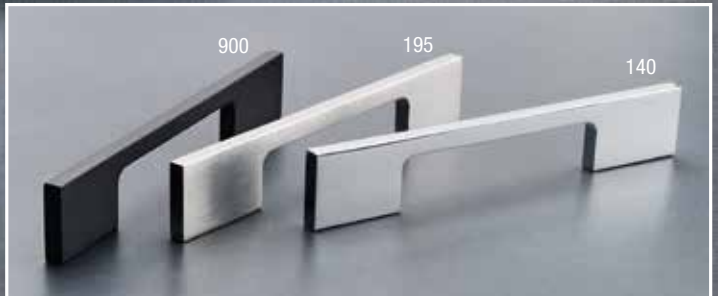

REF. NO.	COLOR FINISH	MATERIAL DESCRIPTION	DIMENSION C.C. / Ø	OVERALL DIMENSION (L x P) METRIC	OVERALL DIMENSION (L x P) IMPERIAL	SCREW NAIL
1 BP72064	140, 195	Aluminum	64mm c.c.	74 x 27mm	2 15/16" x 1 1/16"	8/32
BP72096	140, 195, 900	Aluminum	96mm c.c.	160 x 27mm	6 5/16" x 1 1/16"	8/32
BP720128	140, 195, 900	Aluminum	128mm c.c.	192 x 27mm	7 9/16" x 1 1/16"	8/32
BP720160	140, 195, 900	Aluminum	160mm c.c.	224 x 27mm	8 1 1/16" x 1 1/16"	8/32
BP720192	140, 195	Aluminum	192mm c.c.	253 x 27mm	9 15/16" x 1 1/16"	8/32
BP720256	140, 195	Aluminum	256mm c.c.	320 x 27mm	12 5/8" x 1 1/16"	8/32

REF. NO.	COLOR FINISH	MATERIAL DESCRIPTION	DIMENSION C.C. / Ø	OVERALL DIMENSION (L x P) METRIC	OVERALL DIMENSION (L x P) IMPERIAL	SCREW NAIL
1 BP720320	140, 195, 900	Aluminum	320mm c.c.	384 x 27mm	15 1/8" x 1 1/16"	8/32
BP720416	140, 195	Aluminum	416mm c.c.	480 x 27mm	18 7/8" x 1 1/16"	8/32
BP720480	140, 195	Aluminum	*480mm c.c.	544 x 27mm	21 7/16" x 1 1/16"	8/32
BP720544	140, 195, 900	Aluminum	*544mm c.c.	608 x 27mm	23 15/16" x 1 1/16"	8/32
BP720640	140, 195, 900	Aluminum	*640mm c.c.	704 x 27mm	27 3/4" x 1 1/16"	8/32
BP720768	140, 195, 900	Aluminum	*768mm c.c.	832 x 27mm	32 3/4" x 1 1/16"	8/32