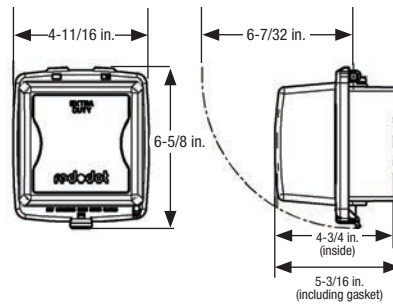

Compliances :

- CSA Certified and UL Listed 

Unique stainless steel hinge pin design allows for vertical or horizontal mounting on the single gang cover.

Fast and easy to install, Code Keeper™ nonmetallic while-in-use covers adapt easily to different outlet configurations. No need to remove and replace the receptacle screws – simply loosen the existing device screws and slide the cover over.

Cat. No.	Description	Deep (in.)	Top Color	Bottom Color	Std. Pkg. Qty.
CKPS-C-CN	Single-gang shallow — Vertical or horizontal	2-1/4	Clear	Grey	7
CKPS-G-CN	Single-gang shallow — Vertical or horizontal	2-1/4	Grey	Grey	7
CKPS-W-CN	Single-gang shallow — Vertical or horizontal	2-1/4	White	White	7
CKPS-BR-CN	Single-gang shallow — Vertical or horizontal	2-1/4	Bronze	Bronze	7
CKPM-C-CN	Single-gang medium — Vertical or horizontal	2-7/8	Clear	Grey	8
CKPM-G-CN	Single-gang medium — Vertical or horizontal	2-7/8	Grey	Grey	8
CKPM-W-CN	Single-gang medium — Vertical or horizontal	2-7/8	White	White	6
CKPM-BR-CN	Single-gang medium — Vertical or horizontal	2-7/8	Bronze	Bronze	6
CKPL-C-CN	Single-gang large — Vertical or horizontal	4-1/4	Clear	Grey	4
2CKPM-C-CN	Two-gang medium	2-7/8	Clear	Grey	4
2CKPM-G-CN	Two-gang medium	2-7/8	Grey	Grey	4
2CKPM-W-CN	Two-gang medium	2-7/8	White	White	4
2CKPM-BR-CN	Two-gang medium	2-7/8	Bronze	Bronze	4
2CKPL-C-CN	Two-gang large	4-3/4	Clear	Grey	4