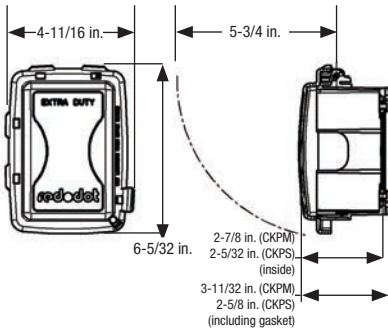

New

Extra-Duty Nonmetallic Covers

While-In-Use