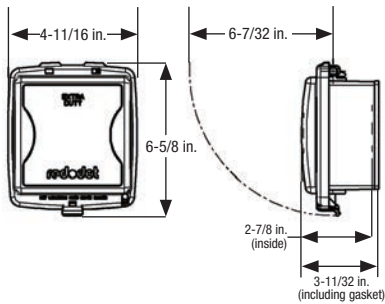

New

Extra-Duty Nonmetallic Covers

While-In-Use

2CKPL-C-CN

Cat. No.	Description	Deep (in.)	Top Color	Bottom Color	Std. Pkg. Qty.
CKPS-C-CN	Single-gang shallow — Vertical or horizontal	2-1/4	Clear	Grey	7
CKPS-G-CN	Single-gang shallow — Vertical or horizontal	2-1/4	Grey	Grey	7
CKPS-W-CN	Single-gang shallow — Vertical or horizontal	2-1/4	White	White	7
CKPS-BR-CN	Single-gang shallow — Vertical or horizontal	2-1/4	Bronze	Bronze	7
CKPM-C-CN	Single-gang medium — Vertical or horizontal	2-7/8	Clear	Grey	8
CKPM-G-CN	Single-gang medium — Vertical or horizontal	2-7/8	Grey	Grey	8
CKPM-W-CN	Single-gang medium — Vertical or horizontal	2-7/8	White	White	6
CKPM-BR-CN	Single-gang medium — Vertical or horizontal	2-7/8	Bronze	Bronze	6
CKPL-C-CN	Single-gang large — Vertical or horizontal	4-1/4	Clear	Grey	4
2CKPM-C-CN	Two-gang medium	2-7/8	Clear	Grey	4
2CKPM-G-CN	Two-gang medium	2-7/8	Grey	Grey	4
2CKPM-W-CN	Two-gang medium	2-7/8	White	White	4
2CKPM-BR-CN	Two-gang medium	2-7/8	Bronze	Bronze	4
2CKPL-C-CN	Two-gang large	4-3/4	Clear	Grey	4