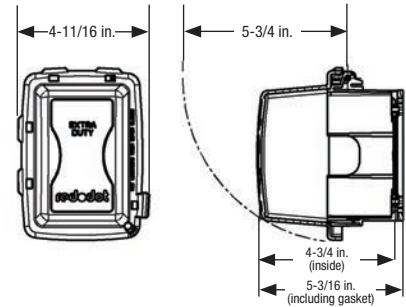

2CKPM-BR-CN