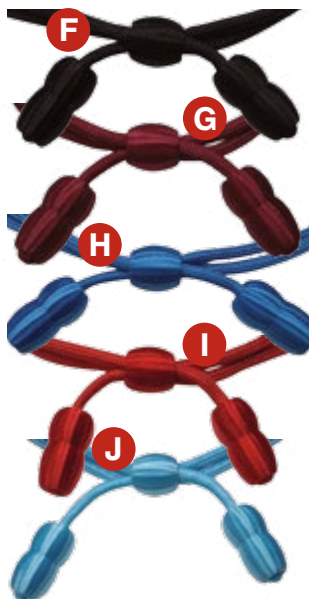

Military Branch Acorns

- **A. Black/Gold Metallic** - 1150176 - *Commissioned Officers*
  18F04•00
- **B. Black/Silver Metallic** - 1150174 - *Warrant Officer (WO1-CW3)*
  18F04•00
- **C. Gold Metallic** - 1153888 - *General Officer*
  18F04•00
- **D. Silver Metallic** - 1155233 - *Warrant Officer (CW4-CW5)*
  18F04•00
- **E. Gold (Yellow)** - 1150155 - *Cavalry (Enlisted)*
  18F04•00
- **F. Black** - 1151116 - *Chaplains / Staff*
  18F04•00
- **G. Cardinal (Maroon)** - 1155238 - *Medical*
  18F04•00
- **H. Med Blue (Oriental Blue)** - 1153547 - *Military Intelligence*
  18F04•00
- **I. Red (Scarlet)** - 1150766 - *Field Artillery / USMA Instructors / Coast Artillery*
  18F04•00
- **J. Jay Blue** - 1155237 - *Infantry*
  18F04•00