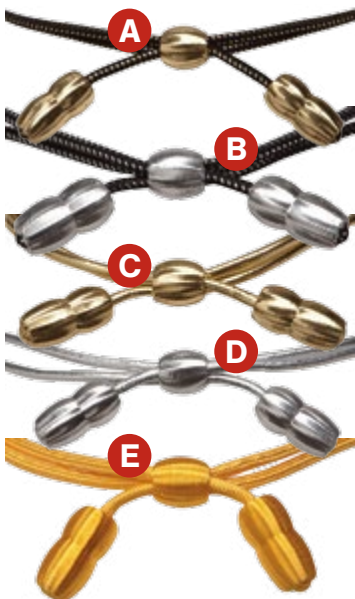

For use on grid walls to display hats.

Military Branch Acorns

- **A. Black/Gold Metallic** - 1150176 - *Commissioned Officers*
  18F04•00
- **B. Black/Silver Metallic** - 1150174 - *Warrant Officer (WO1-CW3)*
  18F04•00
- **C. Gold Metallic** - 1153888 - *General Officer*
  18F04•00
- **D. Silver Metallic** - 1155233 - *Warrant Officer (CW4-CW5)*
  18F04•00
- **E. Gold (Yellow)** - 1150155 - *Cavalry (Enlisted)*
  18F04•00
- **F. Black** - 1151116 - *Chaplains / Staff*
  18F04•00
- **G. Cardinal (Maroon)** - 1155238 - *Medical*
  18F04•00
- **H. Med Blue (Oriental Blue)** - 1153547 - *Military Intelligence*
  18F04•00
- **I. Red (Scarlet)** - 1150766 - *Field Artillery / USMA Instructors / Coast Artillery*
  18F04•00
- **J. Jay Blue** - 1155237 - *Infantry*
  18F04•00