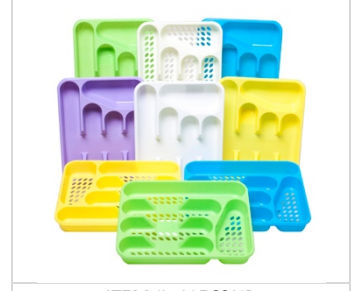

ITEM #: 41569P/41569NP

DESCRIPTION: SANDWICH CONTAINER WITH HNGD TOP 4CLR

CS/PK.: 24 **COST:** \$0.80

ITEM #: G41322

DESCRIPTION: 6.5"X5.5"X6.5" CUTLERY HOLDER 4 CLRS IN PDQ

CS/PK.: 48 **COST:** \$0.87

ITEM #: 41563NP

DESCRIPTION: CUTLERY TRAY 5 SECTION 6 COLORS 2 STYLES-

CS/PK.: 48 **COST:** \$0.80

ITEM #: 41275-48

DESCRIPTION: TORTILLA CONTAINER ROUND W/ 2 CLR

CS/PK.: 48 **COST:** \$0.80

ITEM #: 41990

DESCRIPTION: SALSA BOWL 2PK 48PC PDQ ASST COLORS