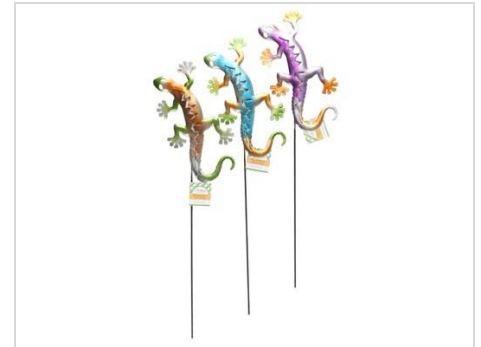

G23365
GARDEN YARD STAKE METAL
LIZARD 3ASST COLORS 24.75IN
Case Pk: 36   **$ 0.97**