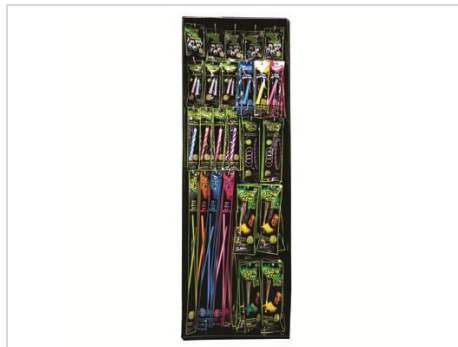

G24834
GLOW STICK 250PC FLOOR DISPLAY
7AST EVERYDAY STYLES/FOIL BAG
Case Pk: 1 $ 187.58
CARRY OVER