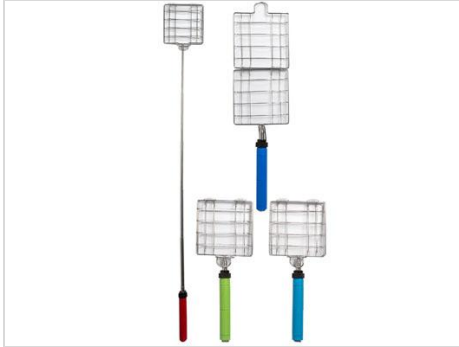

G23486
CAMPFIRE SMORE MAKER
TELESCOPIC EXTEND TO 34.5IN PDQ
Case Pk: 24 $ 1.50