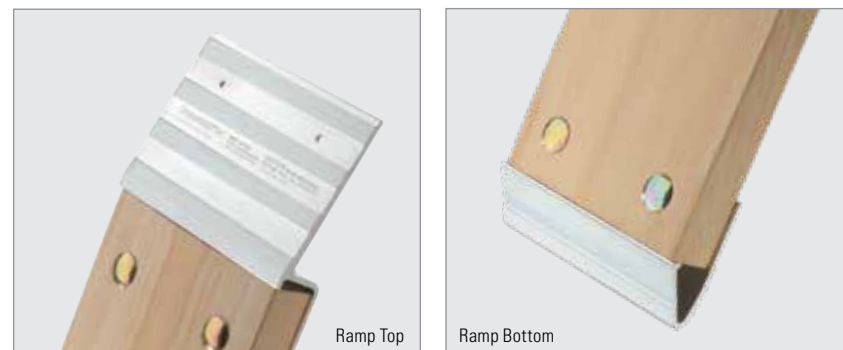

Part Number	Description	Size	Qty/Pkg	Capacity
9515200	Centerfold	11" x 80"	Single	600 lb
7454000	Centerfold	11" x 80"	Single	800 lb

STEEL RAMP - FOR THRESHOLDS

- Creates smooth transition into sheds and barns
- Connect into one 80 in., 600 lb capacity loading ramp
- All hardware included

Part Number	Description	Size	Qty/Pkg	Capacity
9516000 NEW	Straight	11" x 40"	Pair	1200 lb/pair

STANDARD RAMP KITS

- Ramp kits turn ordinary wood planks into sturdy, rustproof, all-purpose ramps

Part Number	Description	Capacity	Ramp Tops	Ramp Bottoms	Safety Straps	Ramp Mats
0700900	Ramp Top Kit	700 lb	(2) 2" x 8"	-	-	-
9517100	Ramp Top Kit	700 lb	(2) 2" x 12"	-	-	-
9517300	Ramp Top Kit with Straps and Mats	700 lb	(2) 2" x 8"	-	2	12
9517600	Ramp Top Kit with Straps	700 lb	(2) 2" x 8"	-	2	-
7455000	Ramp Top and Bottom Kit	700 lb	(2) 2" x 8"	(2) 2" x 8"	-	-
7455100	Ramp Mat Kit	-	-	-	-	6

RAMP TOPS & BOTTOMS

- Super strong, top-quality extruded aluminum kits provide many years of service
- For use with 2" x 8" or 2" x 12" boards
- Protective pads included to protect tailgate
- Installation hardware included