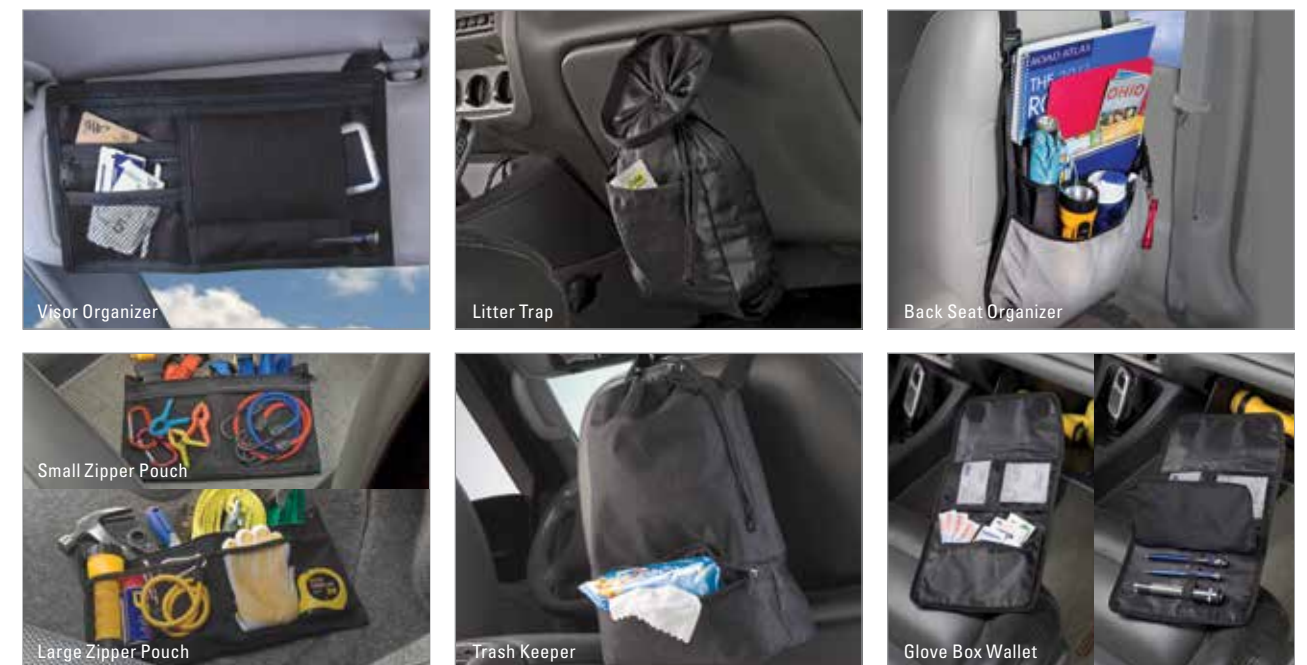

Part Number	Description	Dimensions	Color	Qty/Pkg	Package
9424000	Hammock Storage Net	21" x 48" - 64"	Black	1	Box

CARGO BAR

- Stops cargo from shifting in SUVs, trucks and vans
- Ratcheting mechanism allows for precise tension
- Rubber end pads hold securely without scratching

Part Number	Description	Dimensions	Qty/Pkg	Package
1390600	Ratcheting Cargo Bar	40" - 70"	1	Box

INTERNAL ORGANIZATION

- Organize your vehicle's interior
- Keep travel accessories in reach

Part Number	Description	Dimensions	Color	Qty/Pkg	Package
1933300	Sunglasses and Cellphone Visor Organizer	11" x 6.25"	Black	1	Sleeve
1930500	Litter Trap	5.5" x 12" x 2.5"	Black	1	Sleeve
1936100	Back Seat Organizer	13.5" x 16.5"	Black	1	Sleeve
1930300	Small Zipper Pouch	12" x 7.5"	Black	1	Sleeve
1930400	Large Zipper Pouch	18" x 9"	Black	1	Sleeve
1932600	Car Trash Keeper	11" x 12" x 3.5"	Black	1	Sleeve
1931100	Premium Glove Box Wallet	10" x 6.5"	Black	1	Sleeve