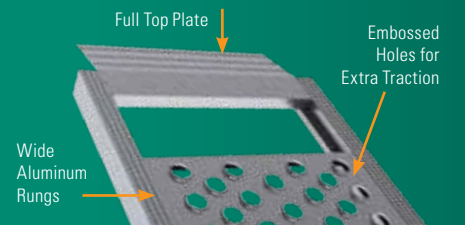

SMOOTH ROLLING RUNG DESIGN

- Wide aluminum rungs provide a smooth transition into your truck or trailer
- Enhanced traction – 360° anti-slip ribs provide front-to-back and side-to-side traction
- Easier loading and unloading
- Close rung spacing supports wheels of all sizes