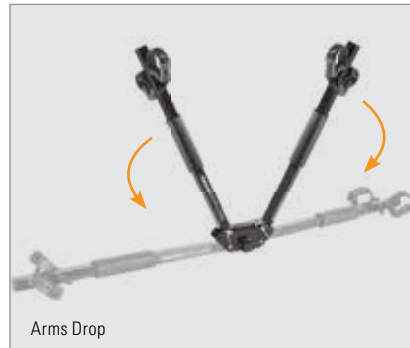

SPORTWING™ HITCH MOUNT BIKE CARRIERS

- Fit any style adult and children's bikes up to 44 in. wheel base
- Adjustable cradles support bikes by the wheels
- Quick and easy to load and unload
- Arms drop down providing access to rear of vehicle

Part Number	Description	Details	Capacity	Qty/Pkg	Package
1390000	SportWing™ 2-Bike Hitch Mount	Fits 1-1/4" and 2" Receivers	100 lb	1	Box
1390500	SportWing™ 4-Bike Hitch Mount	Fits 2" Receivers	160 lb	1	Box