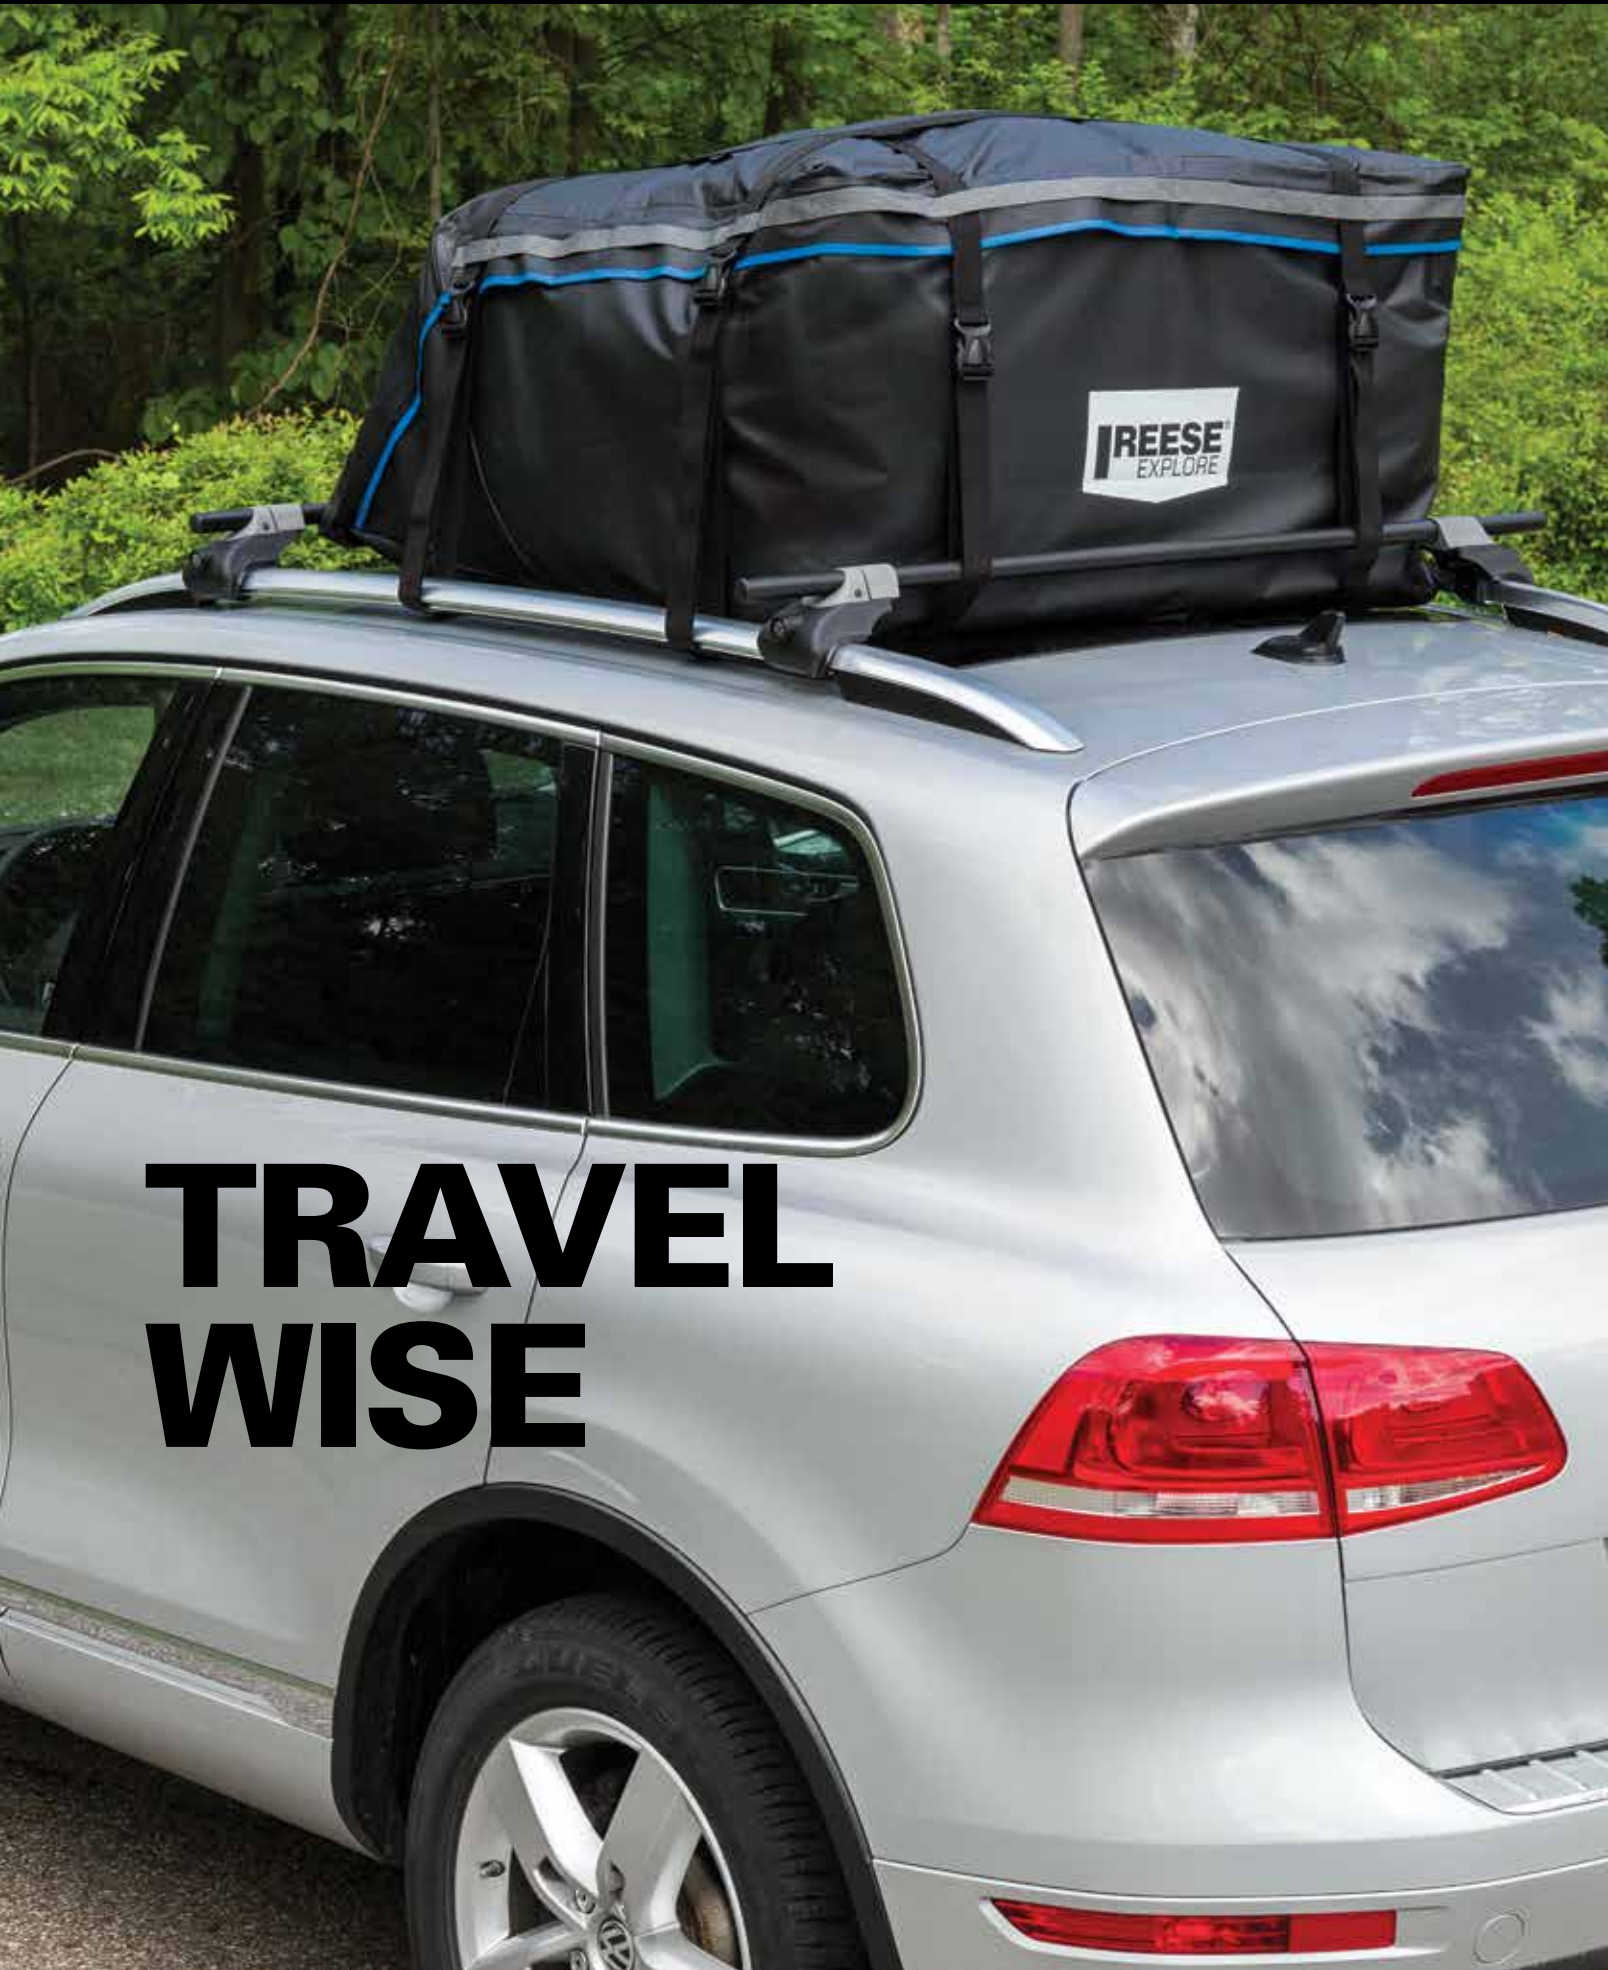

**TRAVEL
WISE**