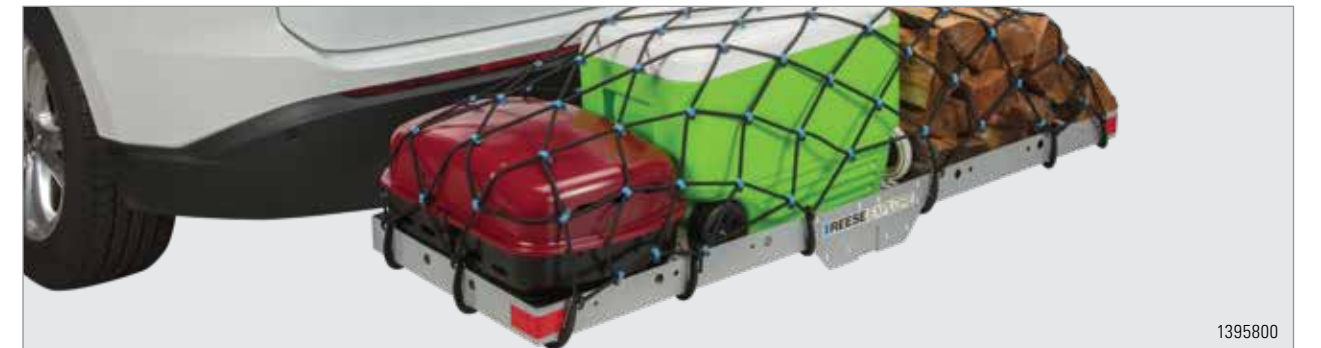

1394500

1395800

CARGO TRAY BAGS

- Perfect for hauling camping gear, sports equipment and tailgating supplies
- Rainproof storage for cargo trays
- Includes straps for secure attachment to most cargo trays

Part Number	Description	Details	Capacity	Protection	Qty/Pkg	Package
1043000	Rainproof Cargo Tray Bag	54" x 20" x 21"	13 cu ft	Rainproof	1	Box
63604	Rainproof Cargo Tray Bag	59" x 18.5" x 24"	15 cu ft	Rainproof	1	Box