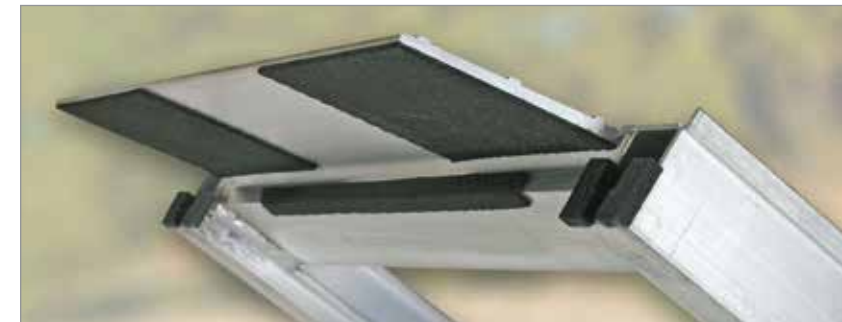

RAMP SAFETY STRAP

- Adjustable strap secures ramp to loading vehicle
- Strap limits movement of ramp while loading and unloading

Part Number	Description	Material	Color	Qty/Pkg	Package
9518200	Safety Strap	Polyester	Black	1	Box

RAMP BUMPER

- Protects tailgate or trailer from scratches
- Soft, protective pads and sturdy corner inserts attach to underside of ramp top
- Fits all REESE ramps with full top plate

Part Number	Description	Material	Color	Qty/Pkg	Package
9518100	Bumper Pads	Rubber	Black	1 Set	Box