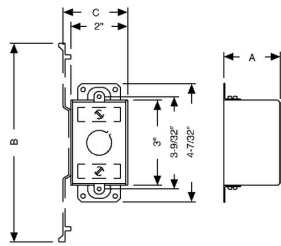

3 IN. X 2 IN. SWITCH BOXES - 1-1/2 TO 2-1/2 IN. DEEP WITH NONMETALLIC SHEATHED CABLE CLAMPS

2-1/2 in. Deep Switch Boxes - Gangable with Nonmetallic Sheathed Cable Clamps
Plaster Ears, Old Work, 3/4 in. Sheet Rock Max.

A50

Catalog #: 545

APPLICATIONS

RACO® Switch boxes are used to house wiring devices such as switches and outlets
N/A

PRODUCT FEATURES

Gangable switch boxes offer the option of constructing a box to hold two or more devices
Plaster ears allow a box to be used in "old work" applications

UL LISTED

File E195978

COMPLIANCES

All RACO® single gang, two gang, 4 in. square, and single gang gangable UL listed steel boxes are acceptable for use in 2-hour fire rated walls. For additional information, consult UL "Fire Resistance Directory" or the UL website at www.ul.com

FIRE RESISTANCE

Acceptable for use in 2-hour rated walls

GENERAL PRODUCT INFORMATION

Wiring System: Nonmetallic Sheathed Cable
Country of Origin: USA

CONFIGURATION

End Knockouts: (2) 1/2 in.
Ends Cable: 4
Bracket Type: No Bracket
Side Knockout(s): ---
Bottom Knockouts(s): ---

DRAWING DIMENSIONS

Dimension A: 2-1/2 in.

PRODUCT MEASUREMENTS

Depth: 2-1/2 in.
Cubic Inches (cm3): 12.5 (204.8)
Wt. Ea. (Lbs.): 0.650
Product Length (in.): 2.50
Product Width (in.): 4.22
Product Height (in.): 3.41

PACKAGING

Minimum Pack Qty.: 20
Std. Pkg.: 20
Product UPC-A Labeled: Yes
Weight (Lbs. Per/C): 65.00
Ship Carton Length (in.): 13.00
Ship Carton Width (in.): 6.13
Ship Carton Height (in.): 10.75
Ctn Weight (Lbs.): 13.00
Pallet Qty: 1820
UPC Number: 050169005453
I2of5: 50050169005458