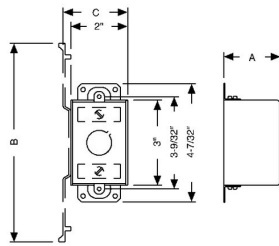

3 IN. X 2 IN. SWITCH BOXES - 1-1/2 TO 2-1/2 IN. DEEP WITH CONDUIT KO'S

2-1/2 in. Deep Switch Boxes - Gangable with Conduit KO's
Plaster Ears

A47

Catalog #: 8500

APPLICATIONS

RACO® Switch boxes are used to house wiring devices such as switches and outlets
N/A

PRODUCT FEATURES

Gangable switch boxes offer the option of constructing a box to hold two or more devices
Plaster ears allow a box to be used in "old work" applications

UL LISTED

File E 195978

COMPLIANCES

DRAWING DIMENSIONS

Dimension A: 2-1/2 in.

PRODUCT MEASUREMENTS

Depth: 2-1/2 in.
Cubic Inches (cm3): 12.5 (204.8)
Wt. Ea. (Lbs.): 0.551
Product Length (in.): 2.50
Product Width (in.): 4.22
Product Height (in.): 2.00

PACKAGING

Minimum Pack Qty.: 25
Std. Pkg.: 25
Product UPC-A Labeled: Yes
Weight (Lbs. Per/C): 55.10
Ship Carton Length (in.): 18.25
Ship Carton Width (in.): 5.75
Ship Carton Height (in.): 6.75
Ctn Weight (Lbs.): 13.78
Pallet Qty: 2800
UPC Number: 050169005002
I2of5: 40050169005000