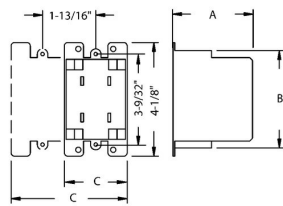

OLD WORK NON-METALLIC CABLE BOXES

Old Work Cable Boxes - For Nonmetallic Sheathed Cable
Single-gang, 2-29/32 in. Deep, 14.0 Cu. in., Flush Mount

A78

Catalog #: 7887RAC

APPLICATIONS

RACO® Nonmetallic cable boxes are used in branch circuit wiring to splice wires
Accommodates wiring devices such as switches and receptacles
Provide excellent protection for wiring system or devices

RECOMMENDED MAX LOAD

Fixture (Static) Lbs.: ---

CONFIGURATION

Cable Clamps: 4

DRAWING DIMENSIONS

Dimension A: 2-29/32 in.
Dimension C: 2-1/4 in.

PRODUCT MEASUREMENTS

Depth: 2-29/32 in.
Cubic Inches (cm3): 14.0 (229.4)
Wt. Ea. (Lbs.): 0.190
Product Length (in.): 2.91
Product Width (in.): 4.13
Product Height (in.): 2.25

PACKAGING

Minimum Pack Qty.: 50
Std. Pkg.: 50
Product UPC-A Labeled: Yes
Weight (Lbs. Per/C): 19.00
Ship Carton Length (in.): 24.00
Ship Carton Width (in.): 8.00

Ship Carton Height (in.):	16.00
Ctn Weight (Lbs.):	9.50
Pallet Qty:	1250
UPC Number:	050169978870
I2of5:	50050169978875