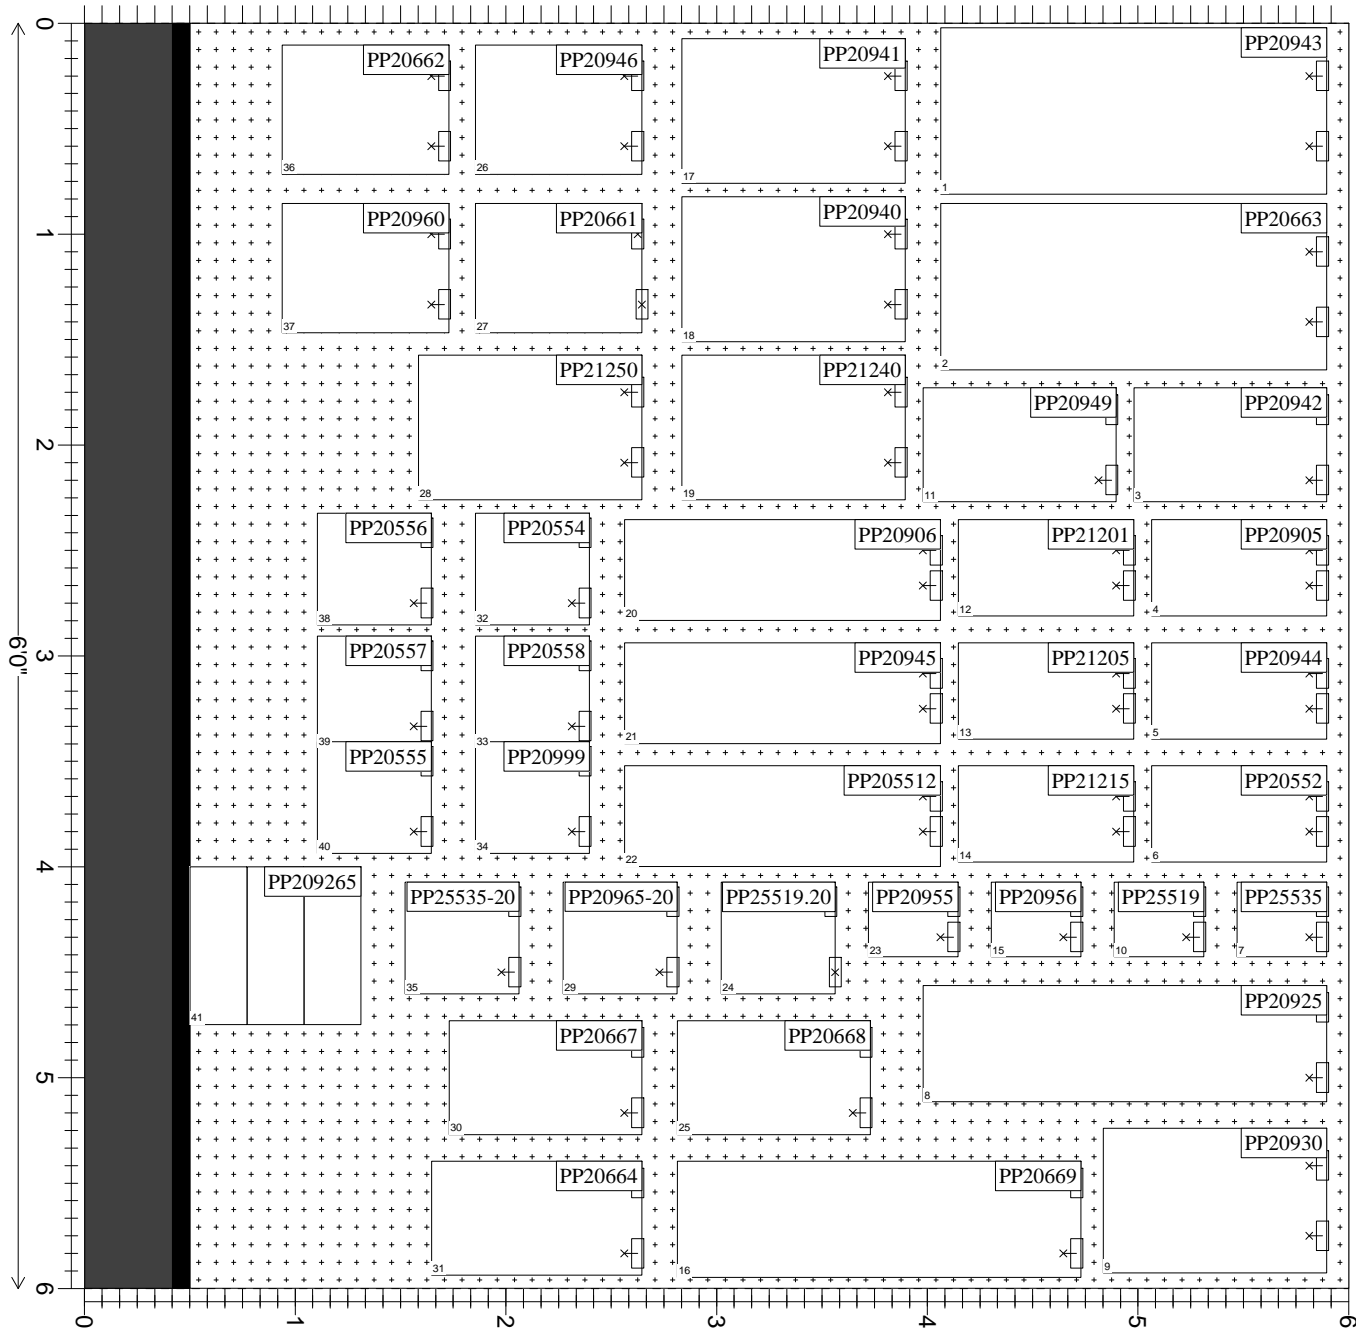

PPBGPL6
PLUMB PAK BAGGED PLANOGRAM - PLASTIC TUBULAR

Thursday, June 26, 2014